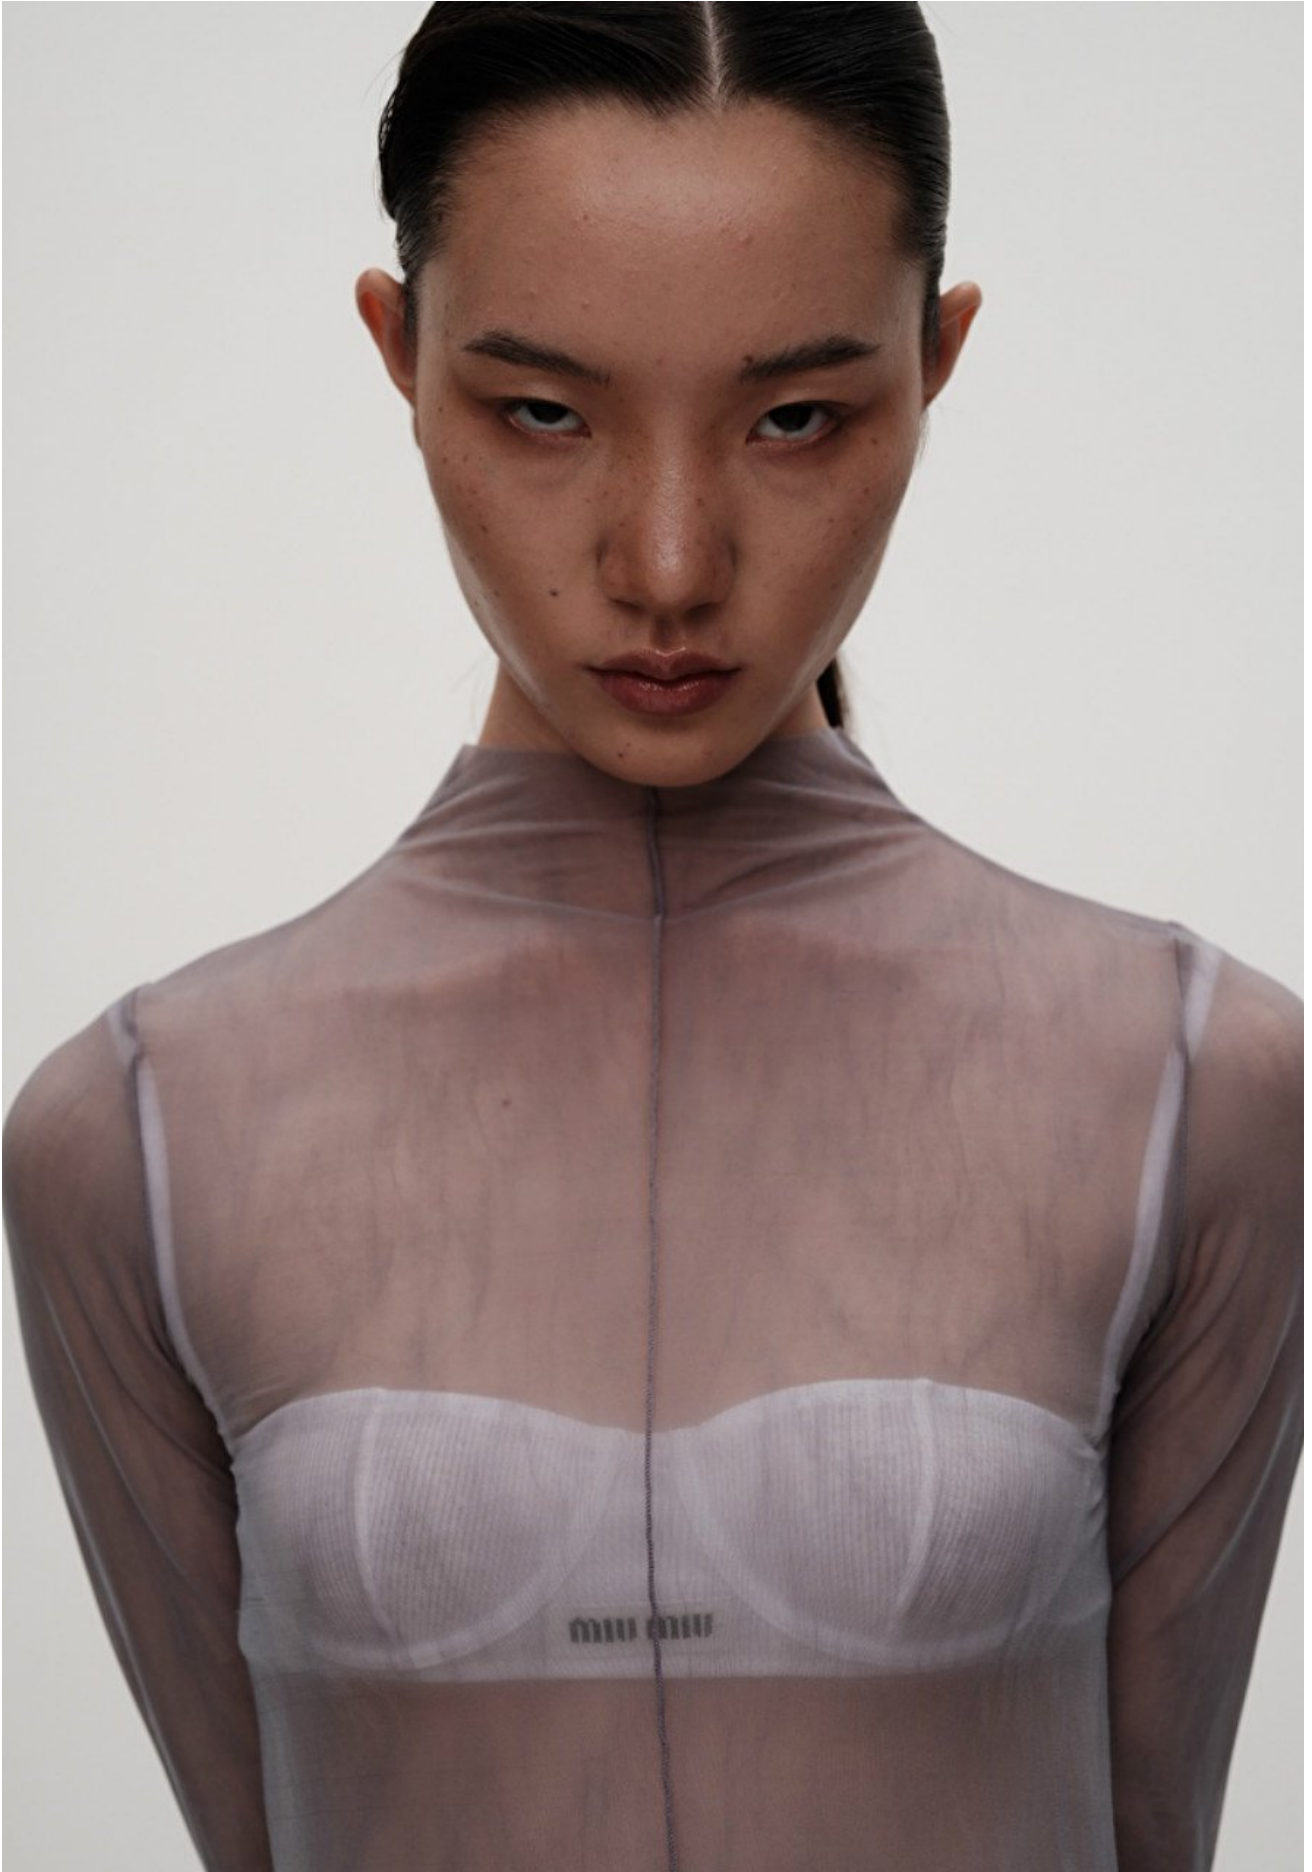

XINYUE

LANVIN

HEIGHT 178 | BUST 76 | HIPS 88 | HAIR BLACK | SHOES 38

kult
STOCKHOLM

XINYUE

HEIGHT 178 | BUST 76 | HIPS 88 | HAIR BLACK | SHOES 38

kult
STOCKHOLM

XINYUE

HEIGHT 178 | BUST 76 | HIPS 88 | HAIR BLACK | SHOES 38

kult
STOCKHOLM

XINYUE

HEIGHT 178 | BUST 76 | HIPS 88 | HAIR BLACK | SHOES 38

kult
STOCKHOLM

XINYUE

HEIGHT 178 | BUST 76 | HIPS 88 | HAIR BLACK | SHOES 38