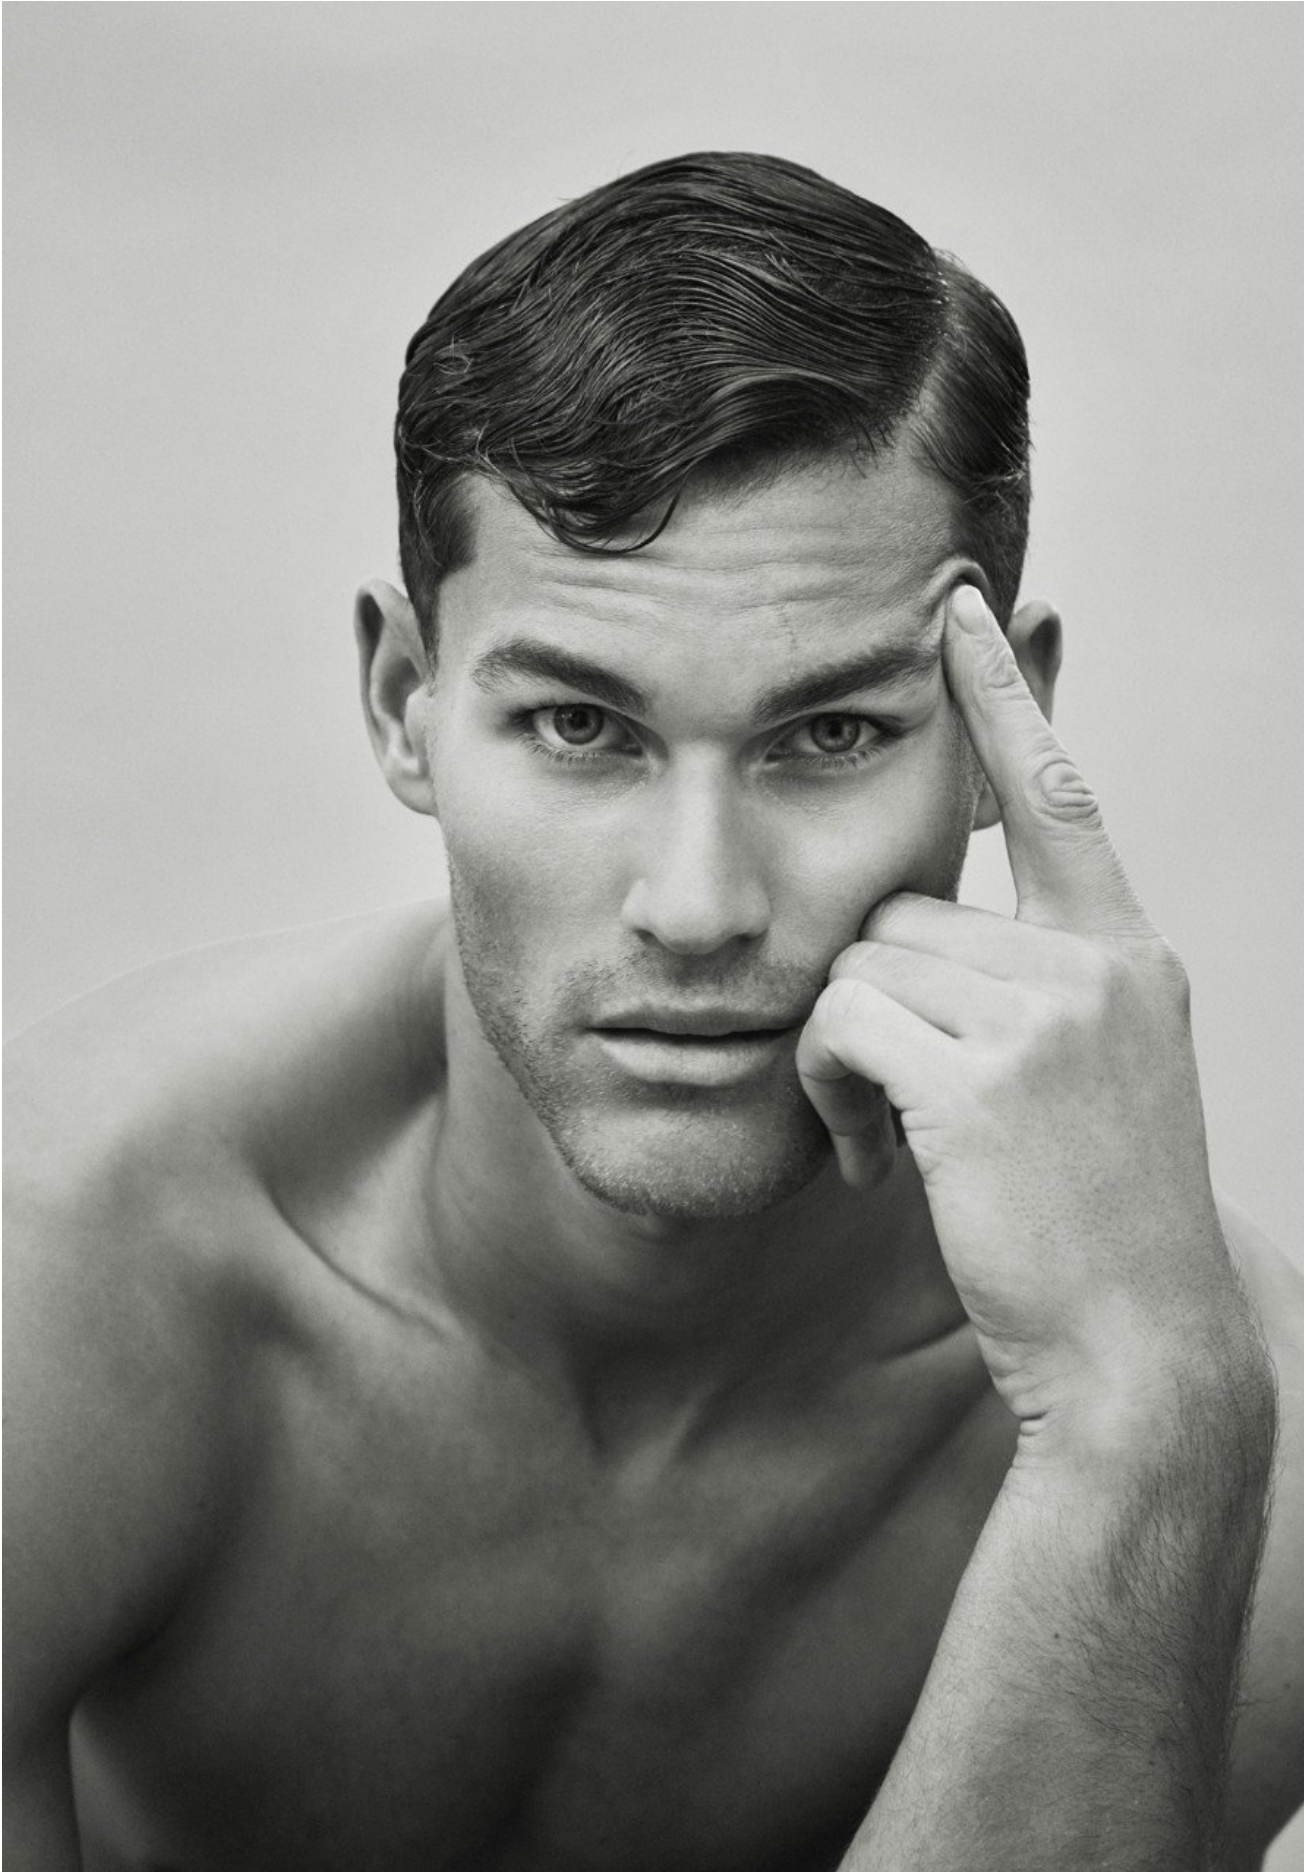

TYLER MAHER

HEIGHT 193 | CHEST 99 | WAIST 80 | HIPS 107 | HAIR DARK BLOND | EYES GREEN | SHOES 45 1/2 | SUIT 50

kult
STOCKHOLM