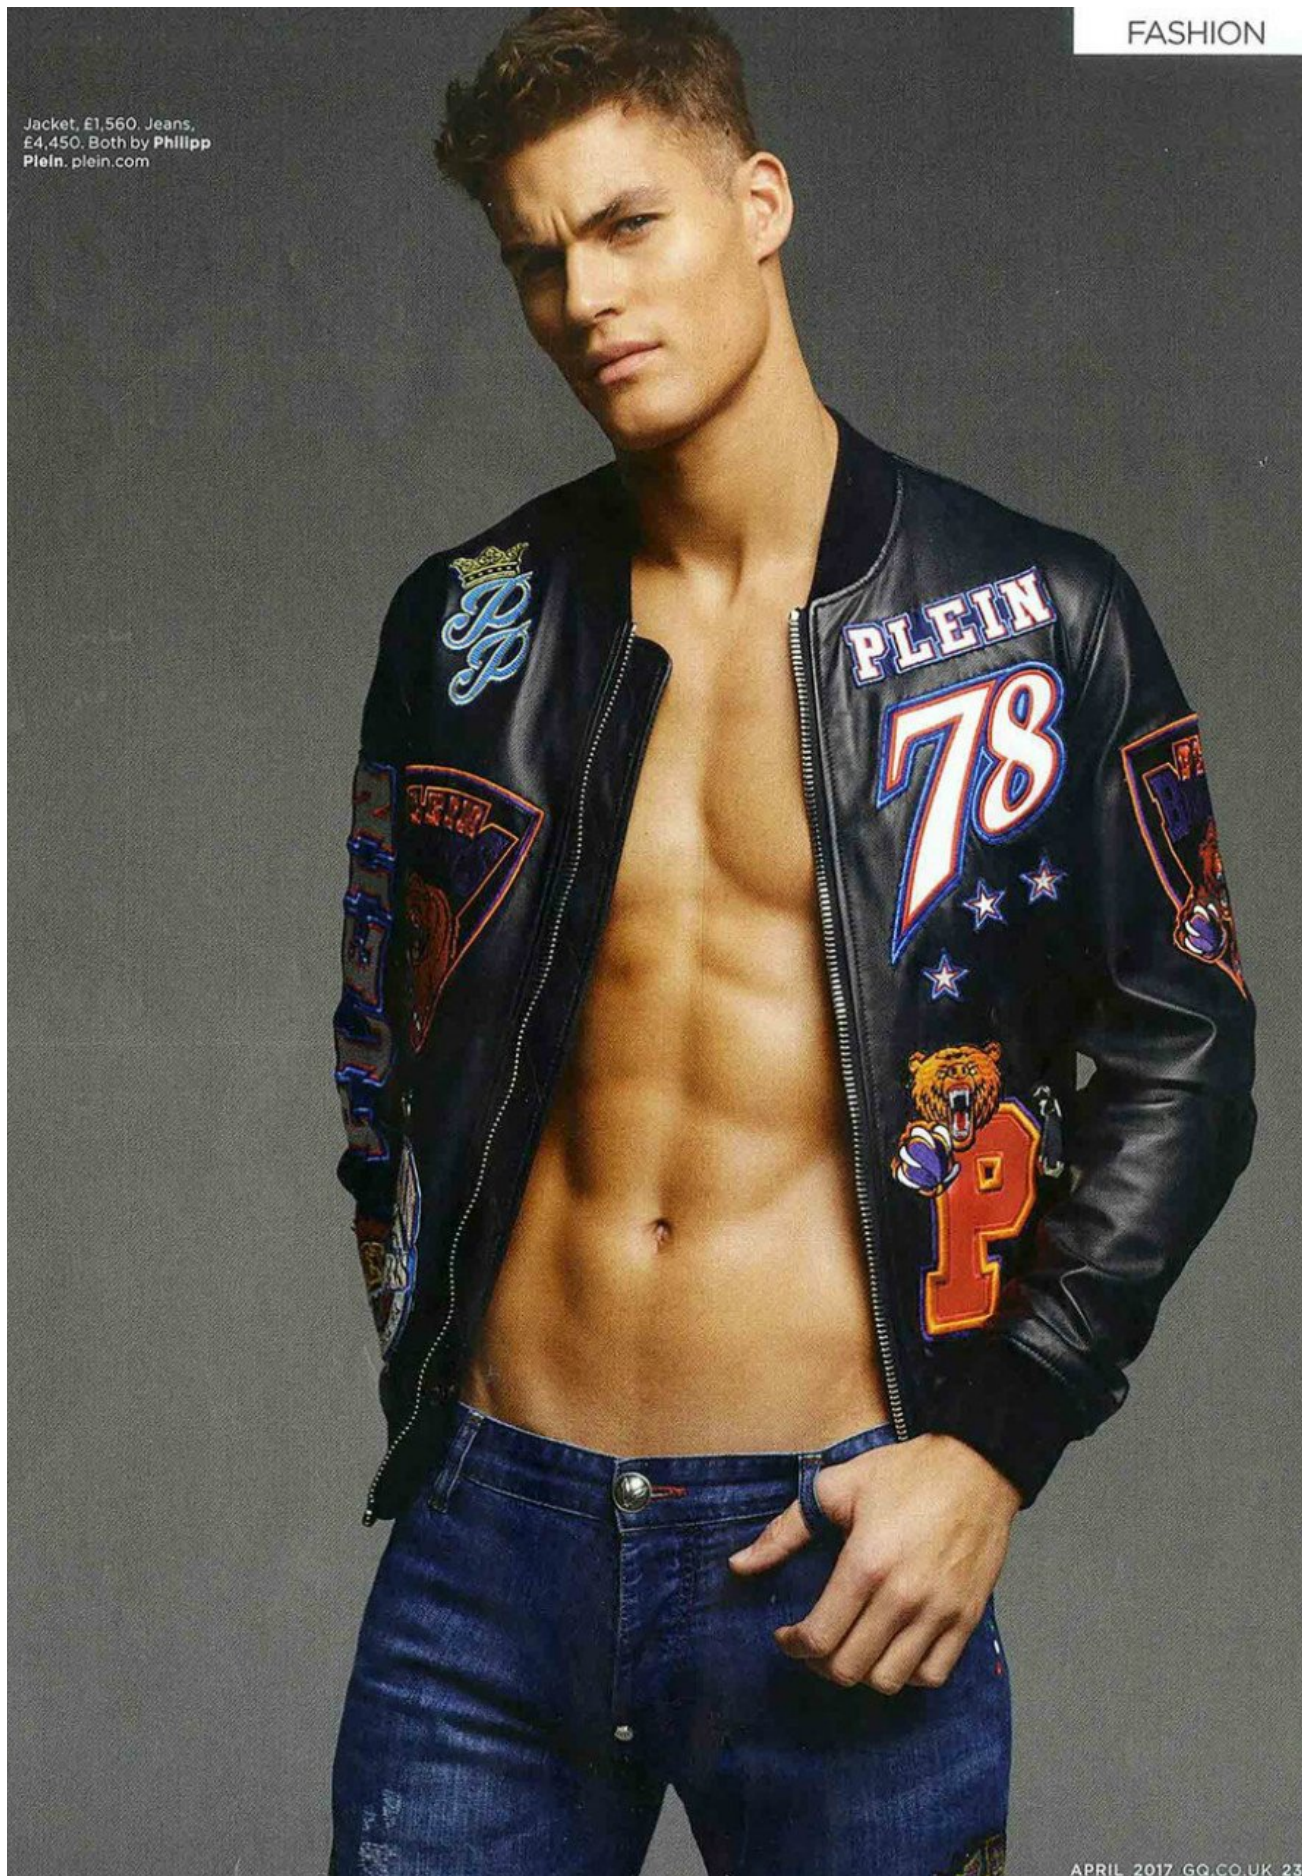

kult
STOCKHOLM

TYLER MAHER

HEIGHT 193 | CHEST 99 | WAIST 80 | HIPS 107 | HAIR DARK BLOND | EYES GREEN | SHOES 45 1/2 | SUIT 50

kult
STOCKHOLM

TYLER MAHER

FASHION

Jacket, £1,560. Jeans,
£4,450. Both by Philipp
Plein. plein.com