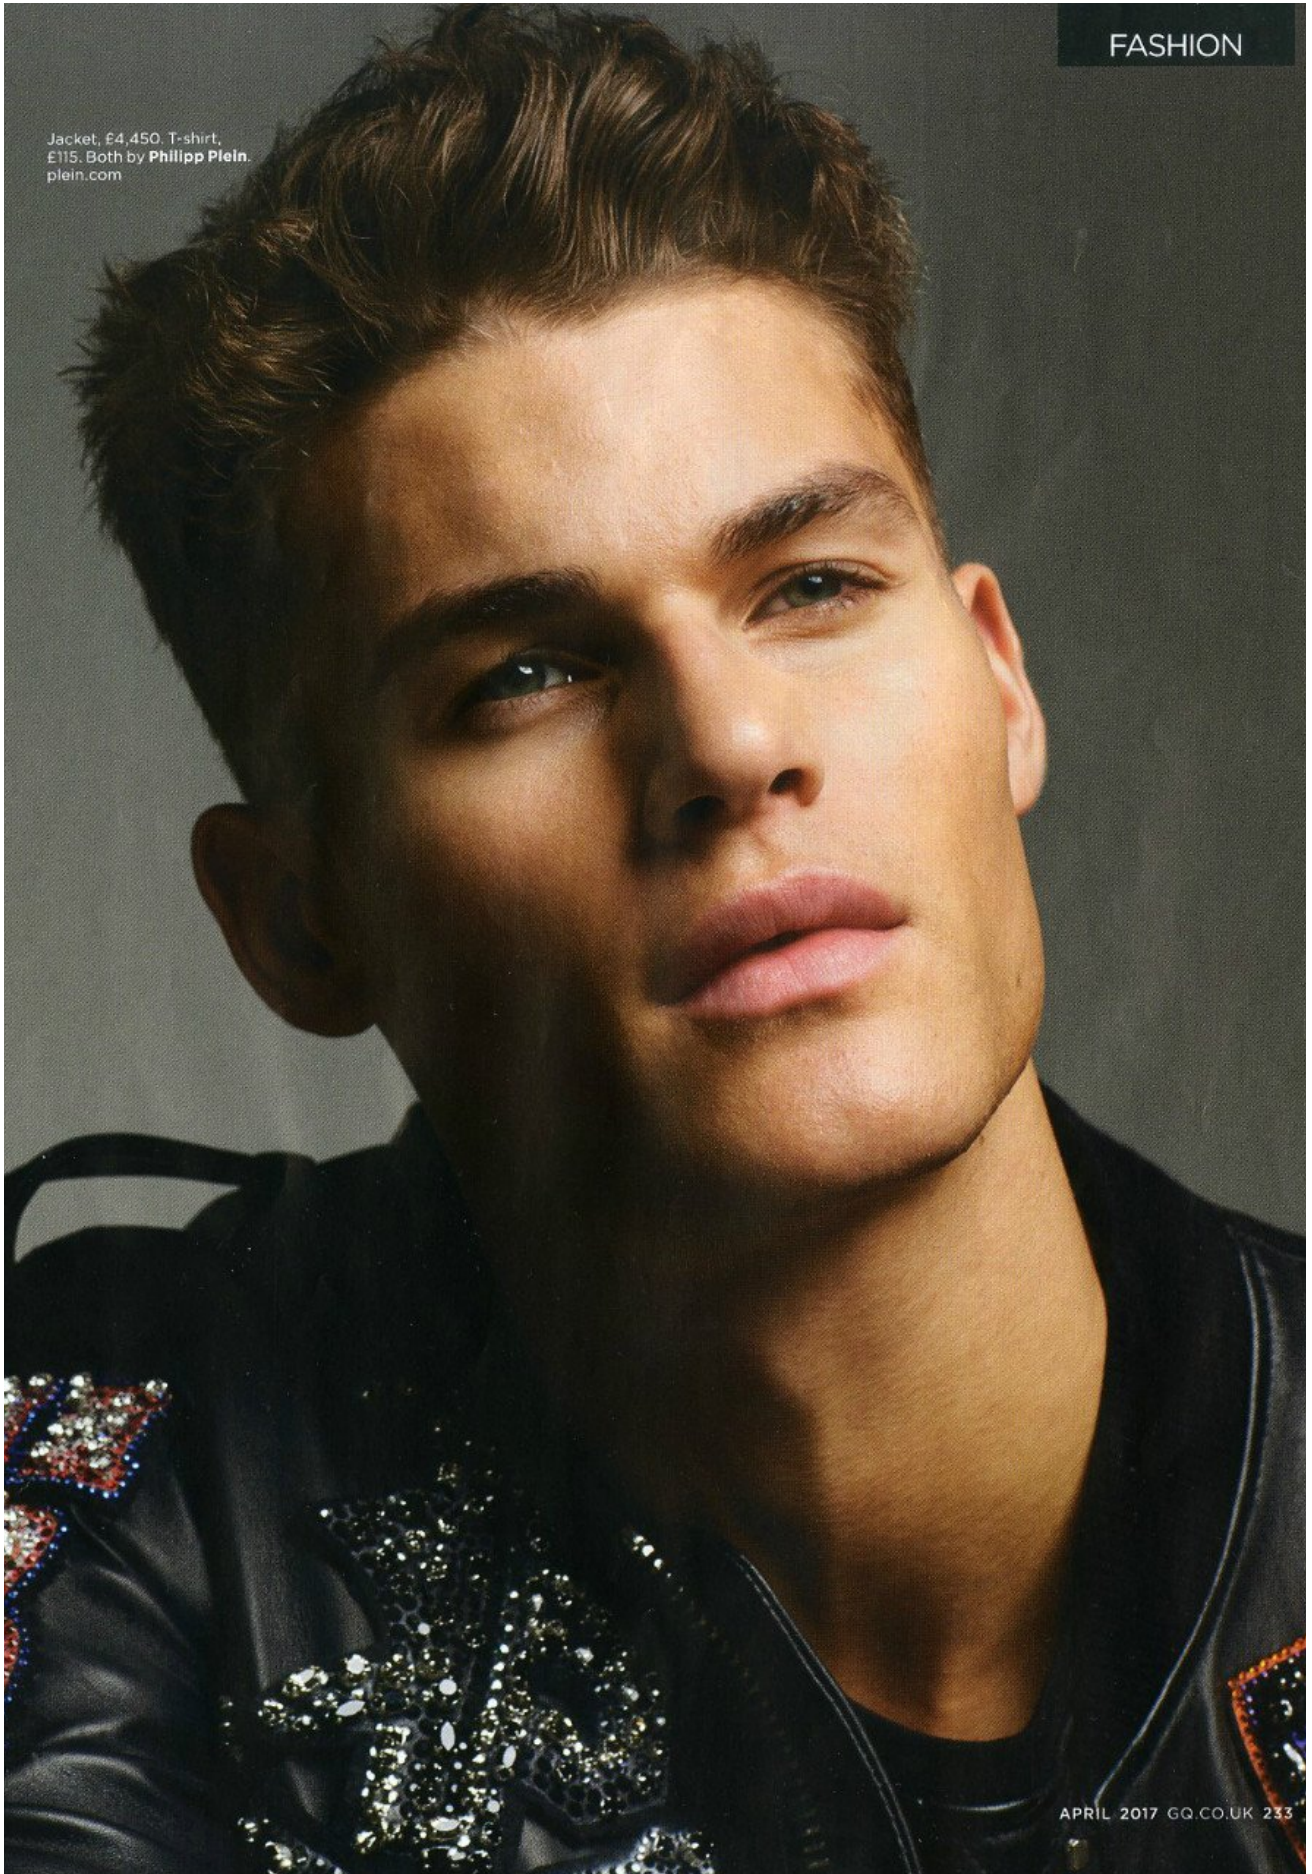

TYLER MAHER

FASHION

Jacket, £4,450. T-shirt,
£115. Both by **Philipp Plein**.
plein.com

APRIL 2017 GQ.CO.UK 233

HEIGHT 193 | CHEST 99 | WAIST 80 | HIPS 107 | HAIR DARK BLOND | EYES GREEN | SHOES 45 1/2 | SUIT 50

kult
STOCKHOLM