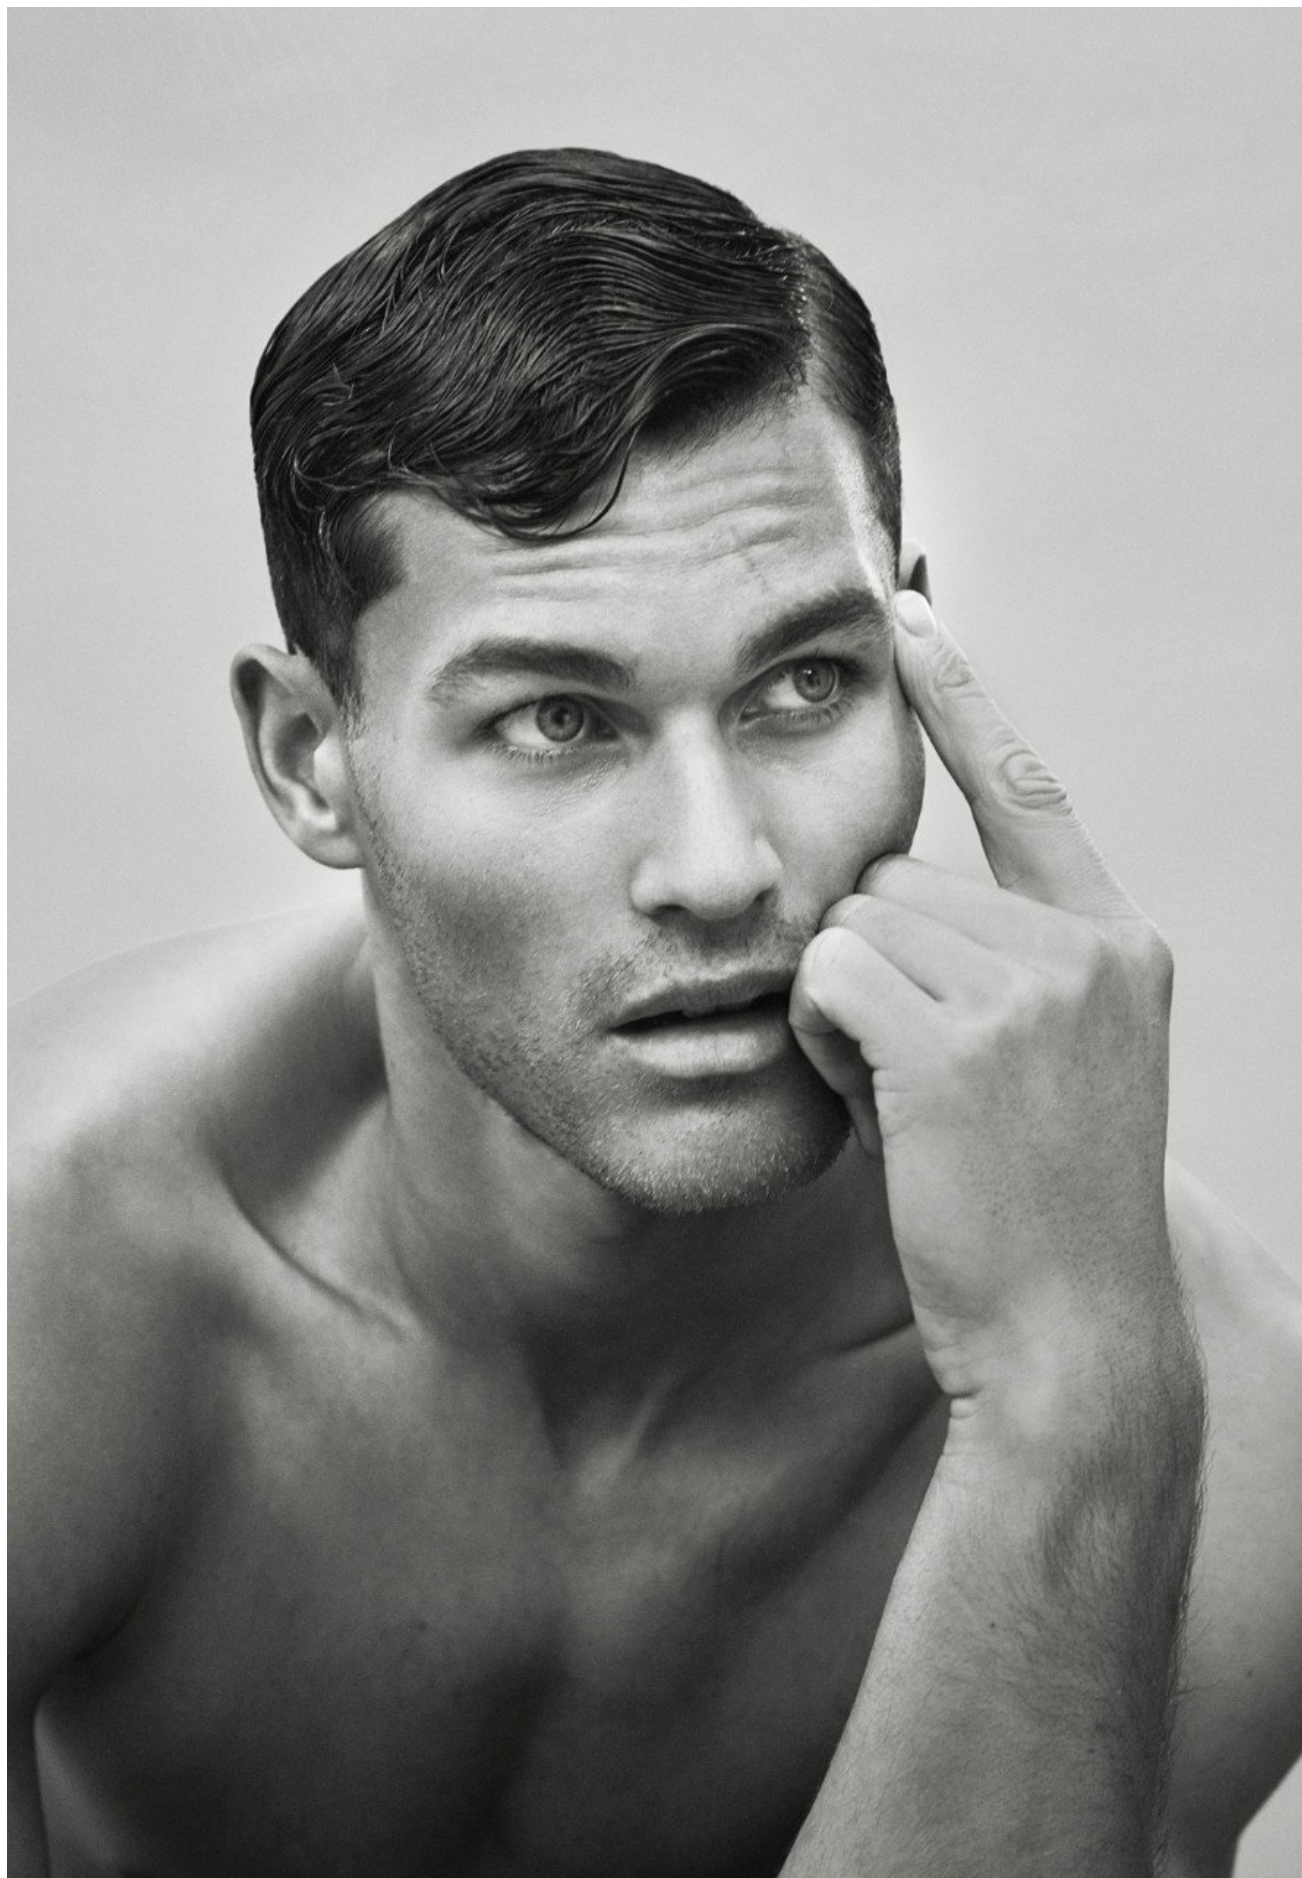

TYLER MAHER

HEIGHT 193 | CHEST 99 | WAIST 80 | HIPS 107 | HAIR DARK BLOND | EYES GREEN | SHOES 45 1/2 | SUIT 50

kult
STOCKHOLM