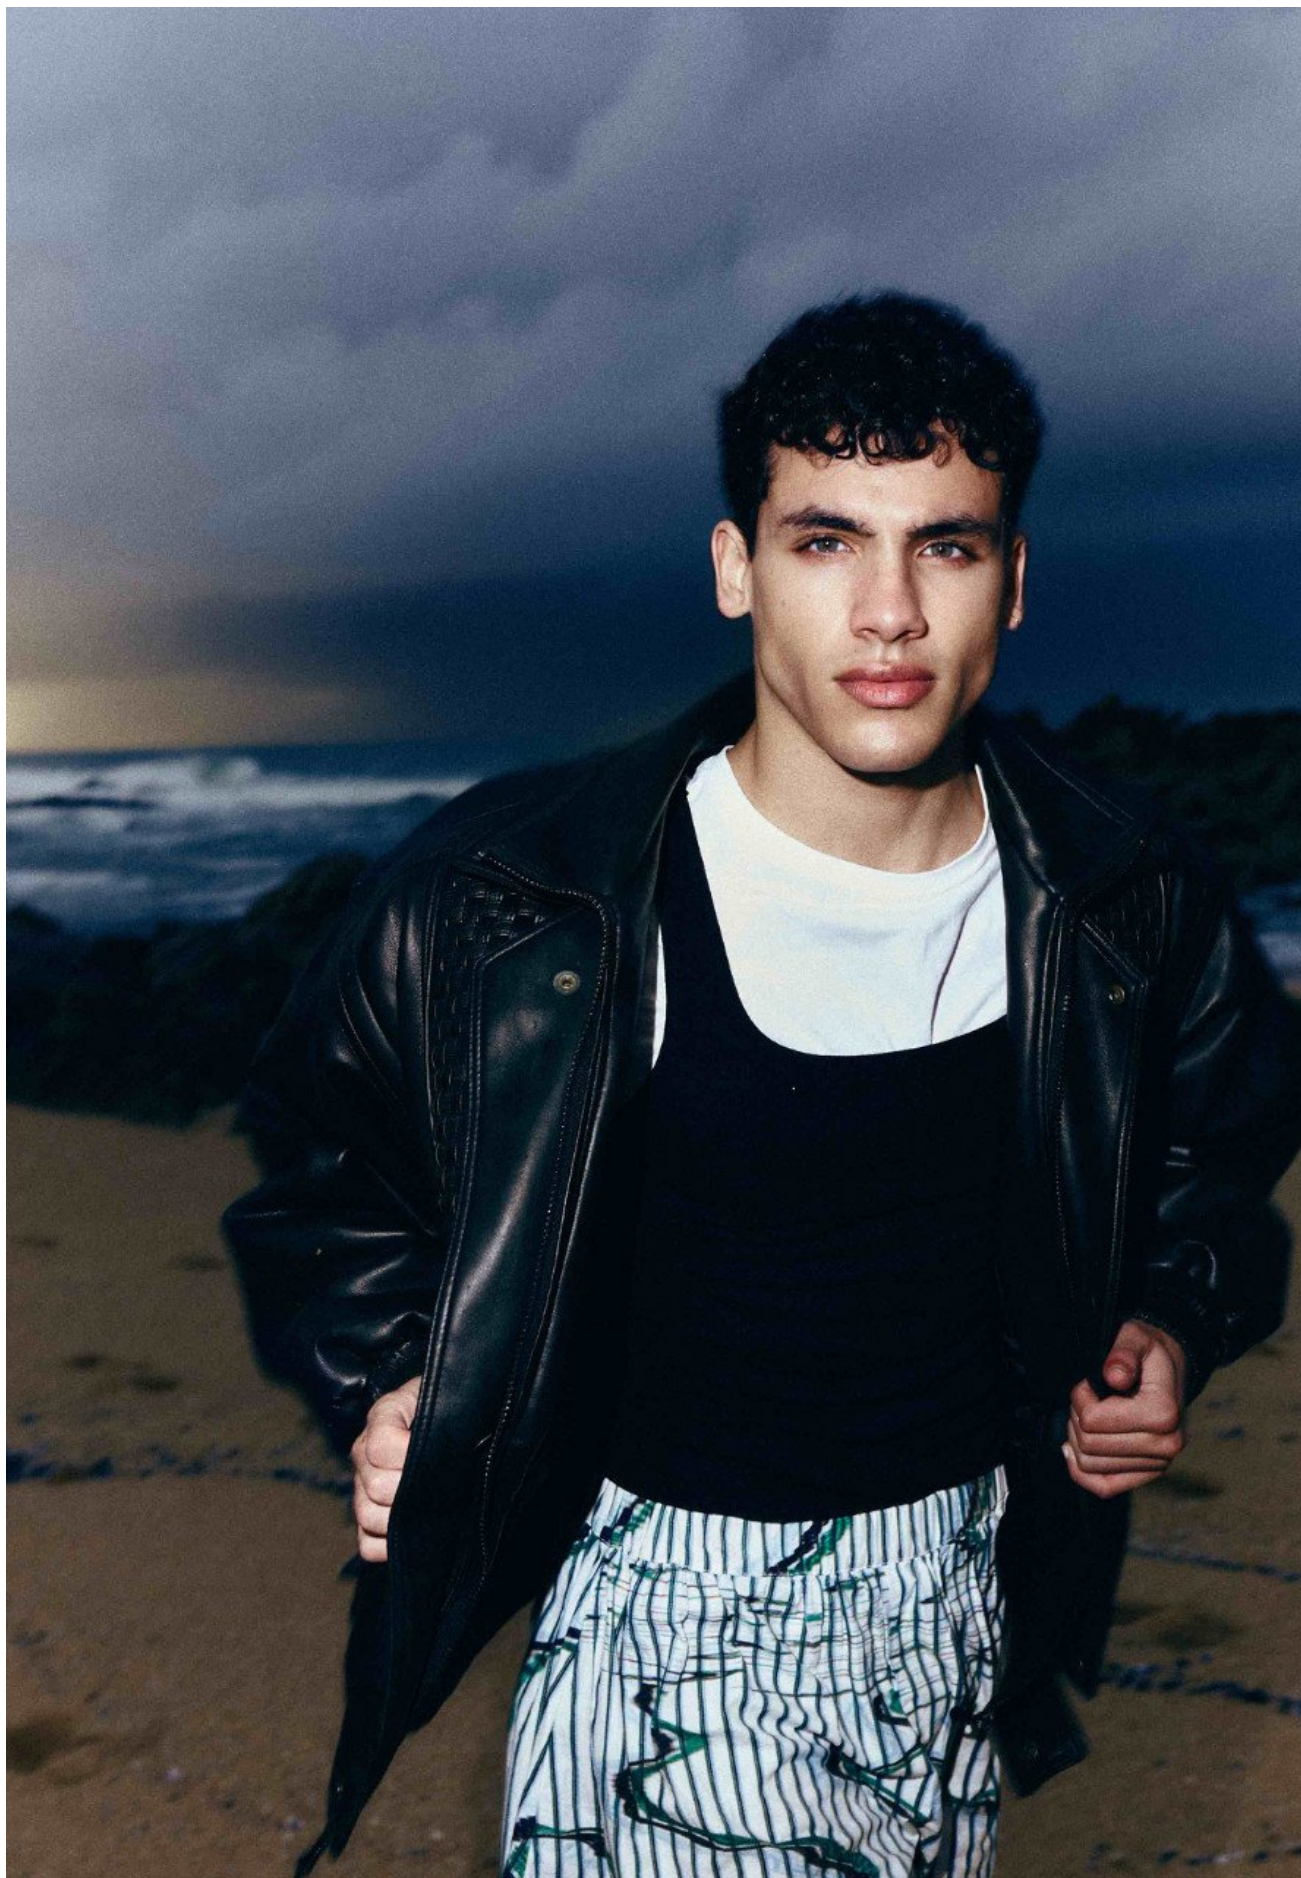

TOMAS SANTOS

HEIGHT 188 | CHEST 87 | WAIST 75 | HIPS 92 | HAIR BROWN | EYES GREEN | SHOES 44

kult
STOCKHOLM