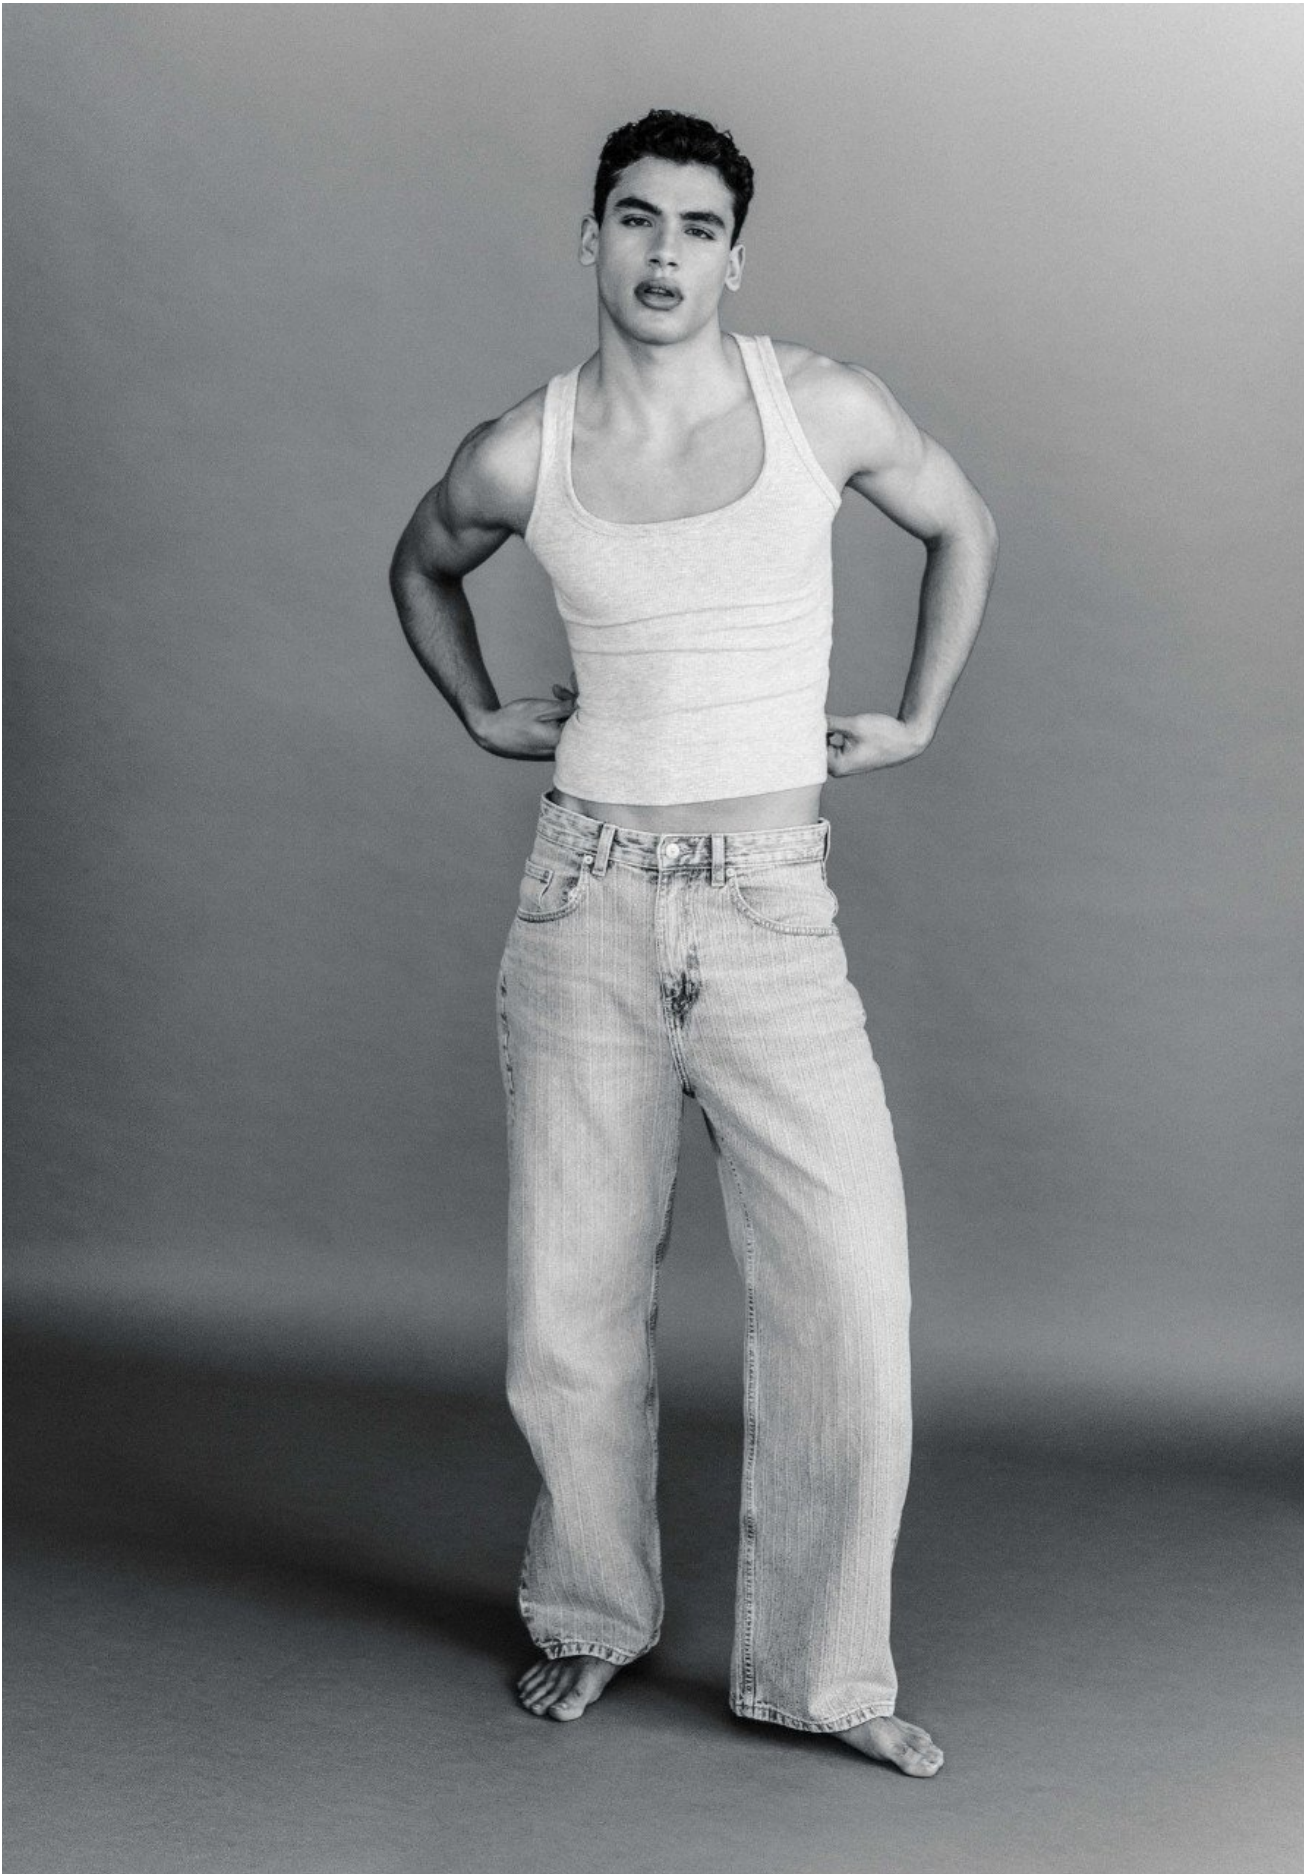

TOMAS SANTOS

HEIGHT 188 | CHEST 87 | WAIST 75 | HIPS 92 | HAIR BROWN | EYES GREEN | SHOES 44

kult
STOCKHOLM