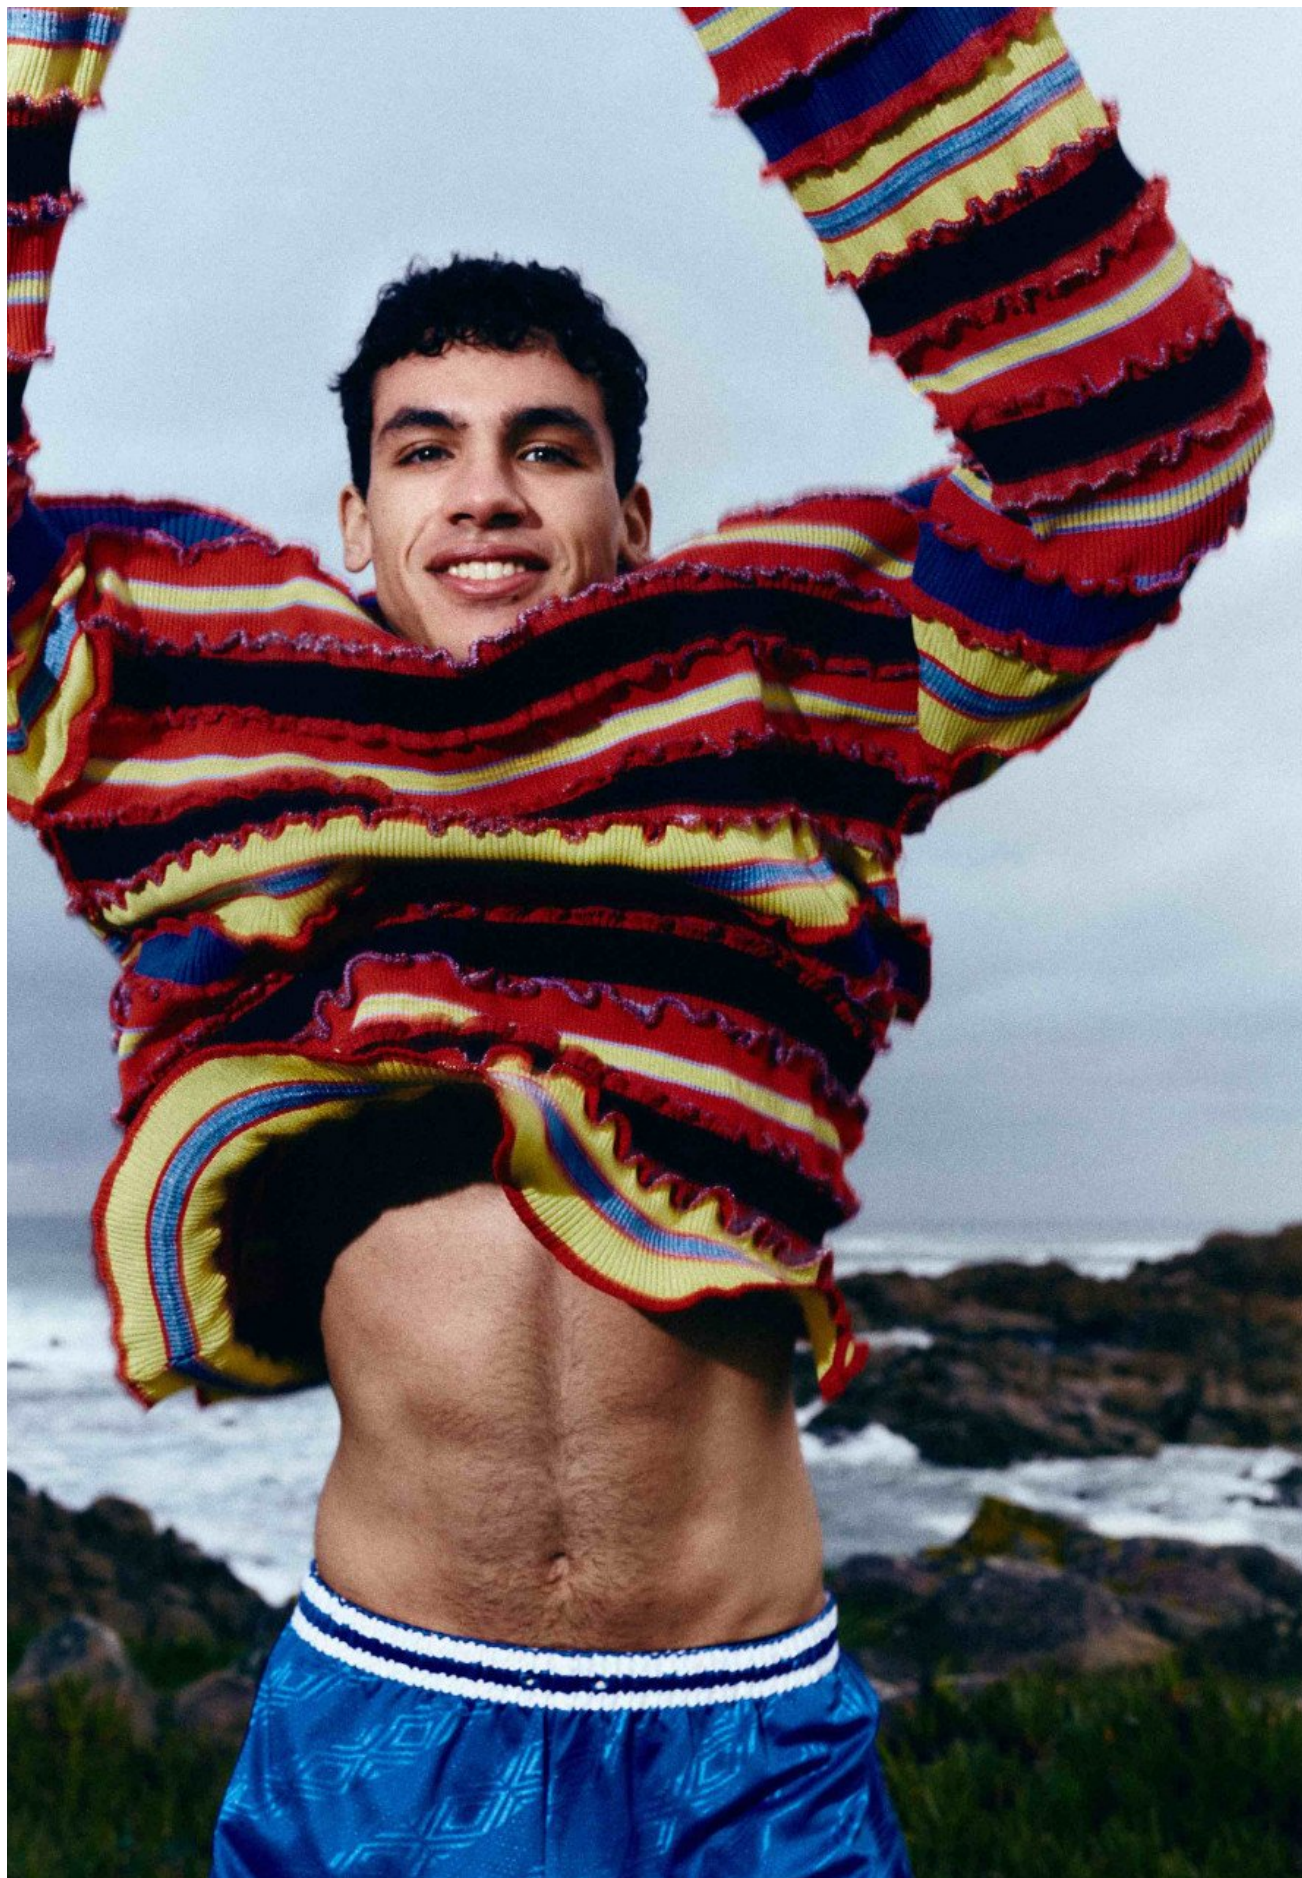

TOMAS SANTOS

HEIGHT 188 | CHEST 87 | WAIST 75 | HIPS 92 | HAIR BROWN | EYES GREEN | SHOES 44

kult
STOCKHOLM