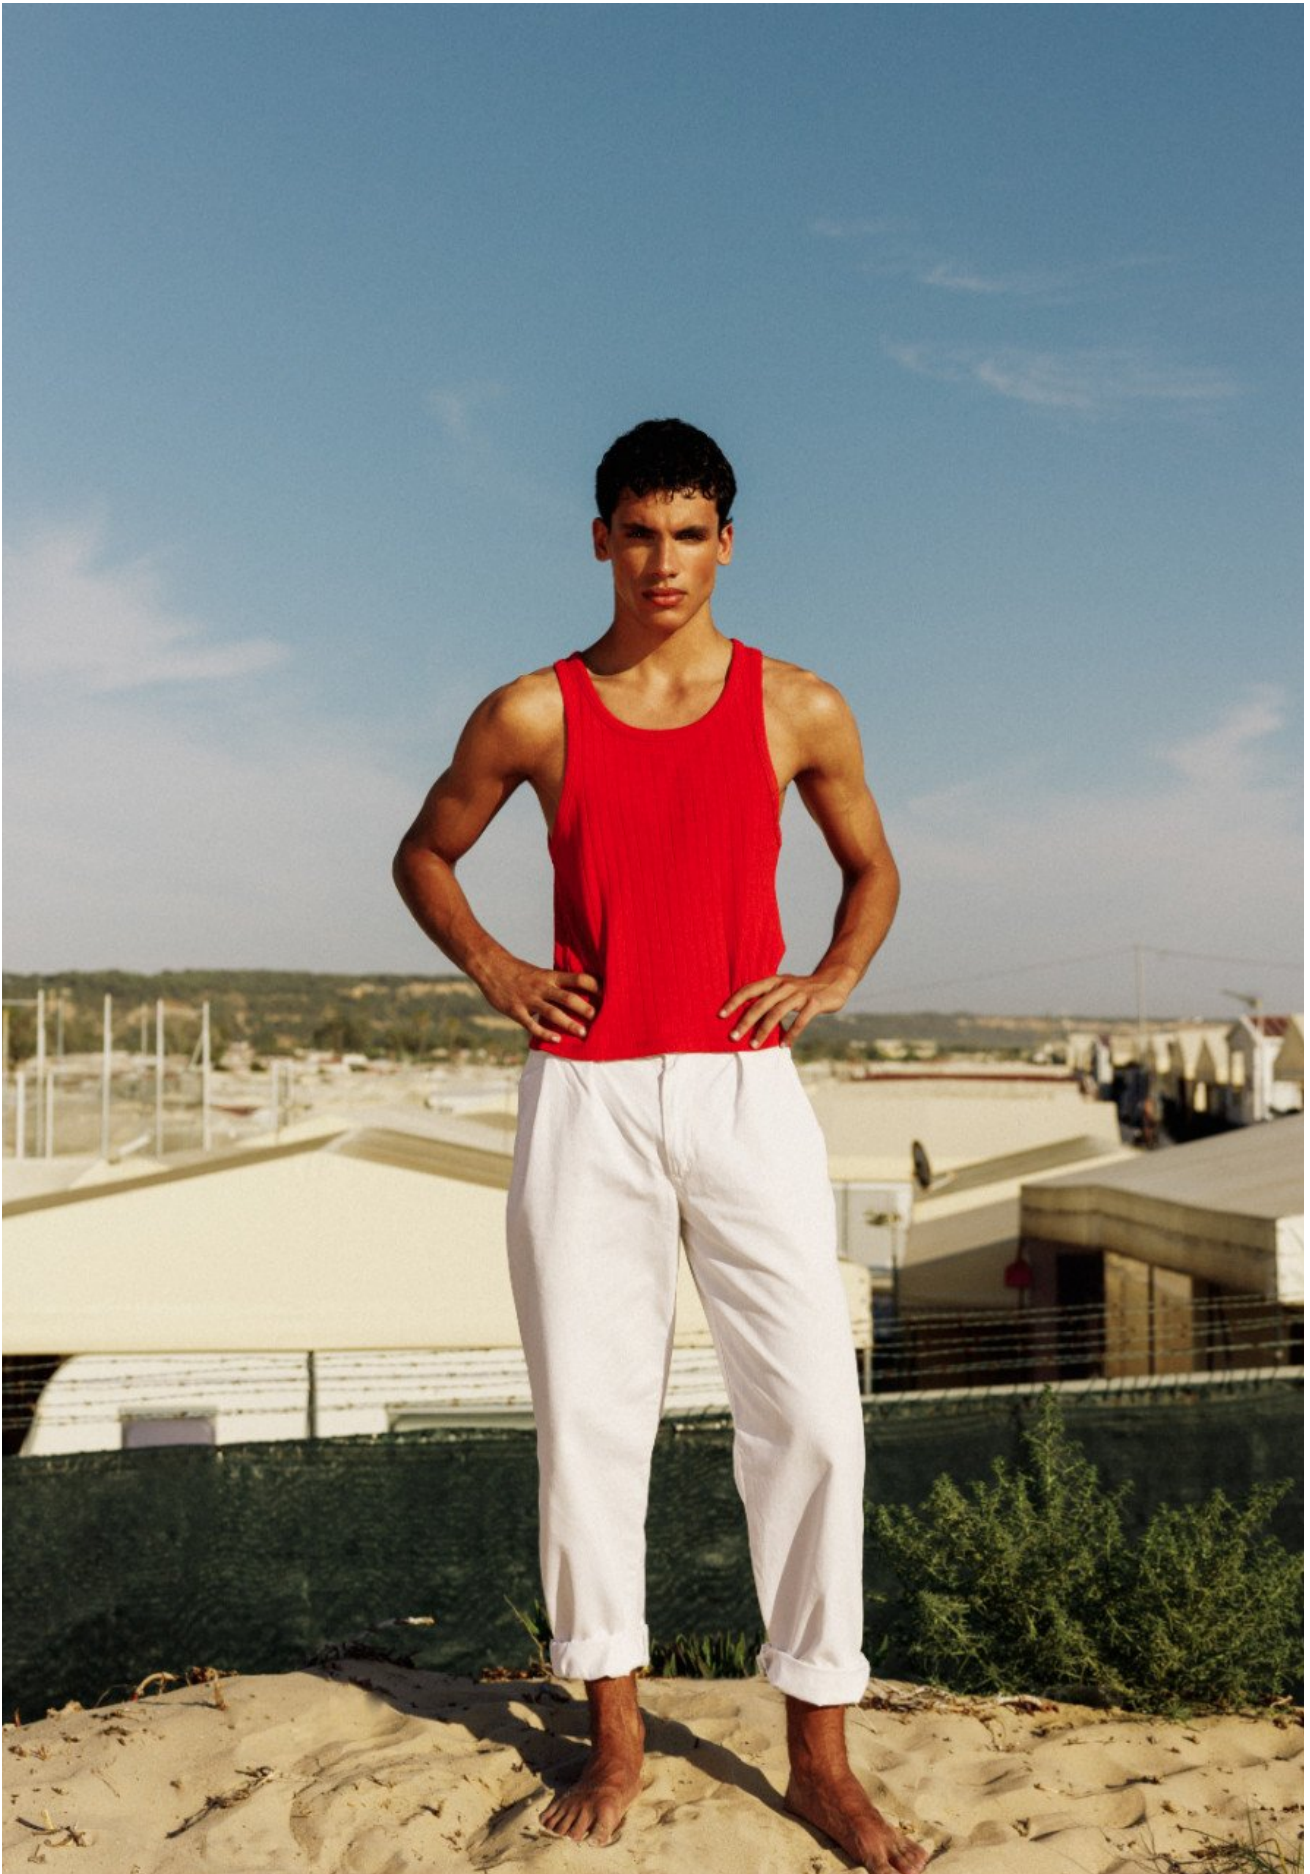

# TOMAS SANTOS

HEIGHT 188 | CHEST 87 | WAIST 75 | HIPS 92 | HAIR BROWN | EYES GREEN | SHOES 44

kult  
STOCKHOLM