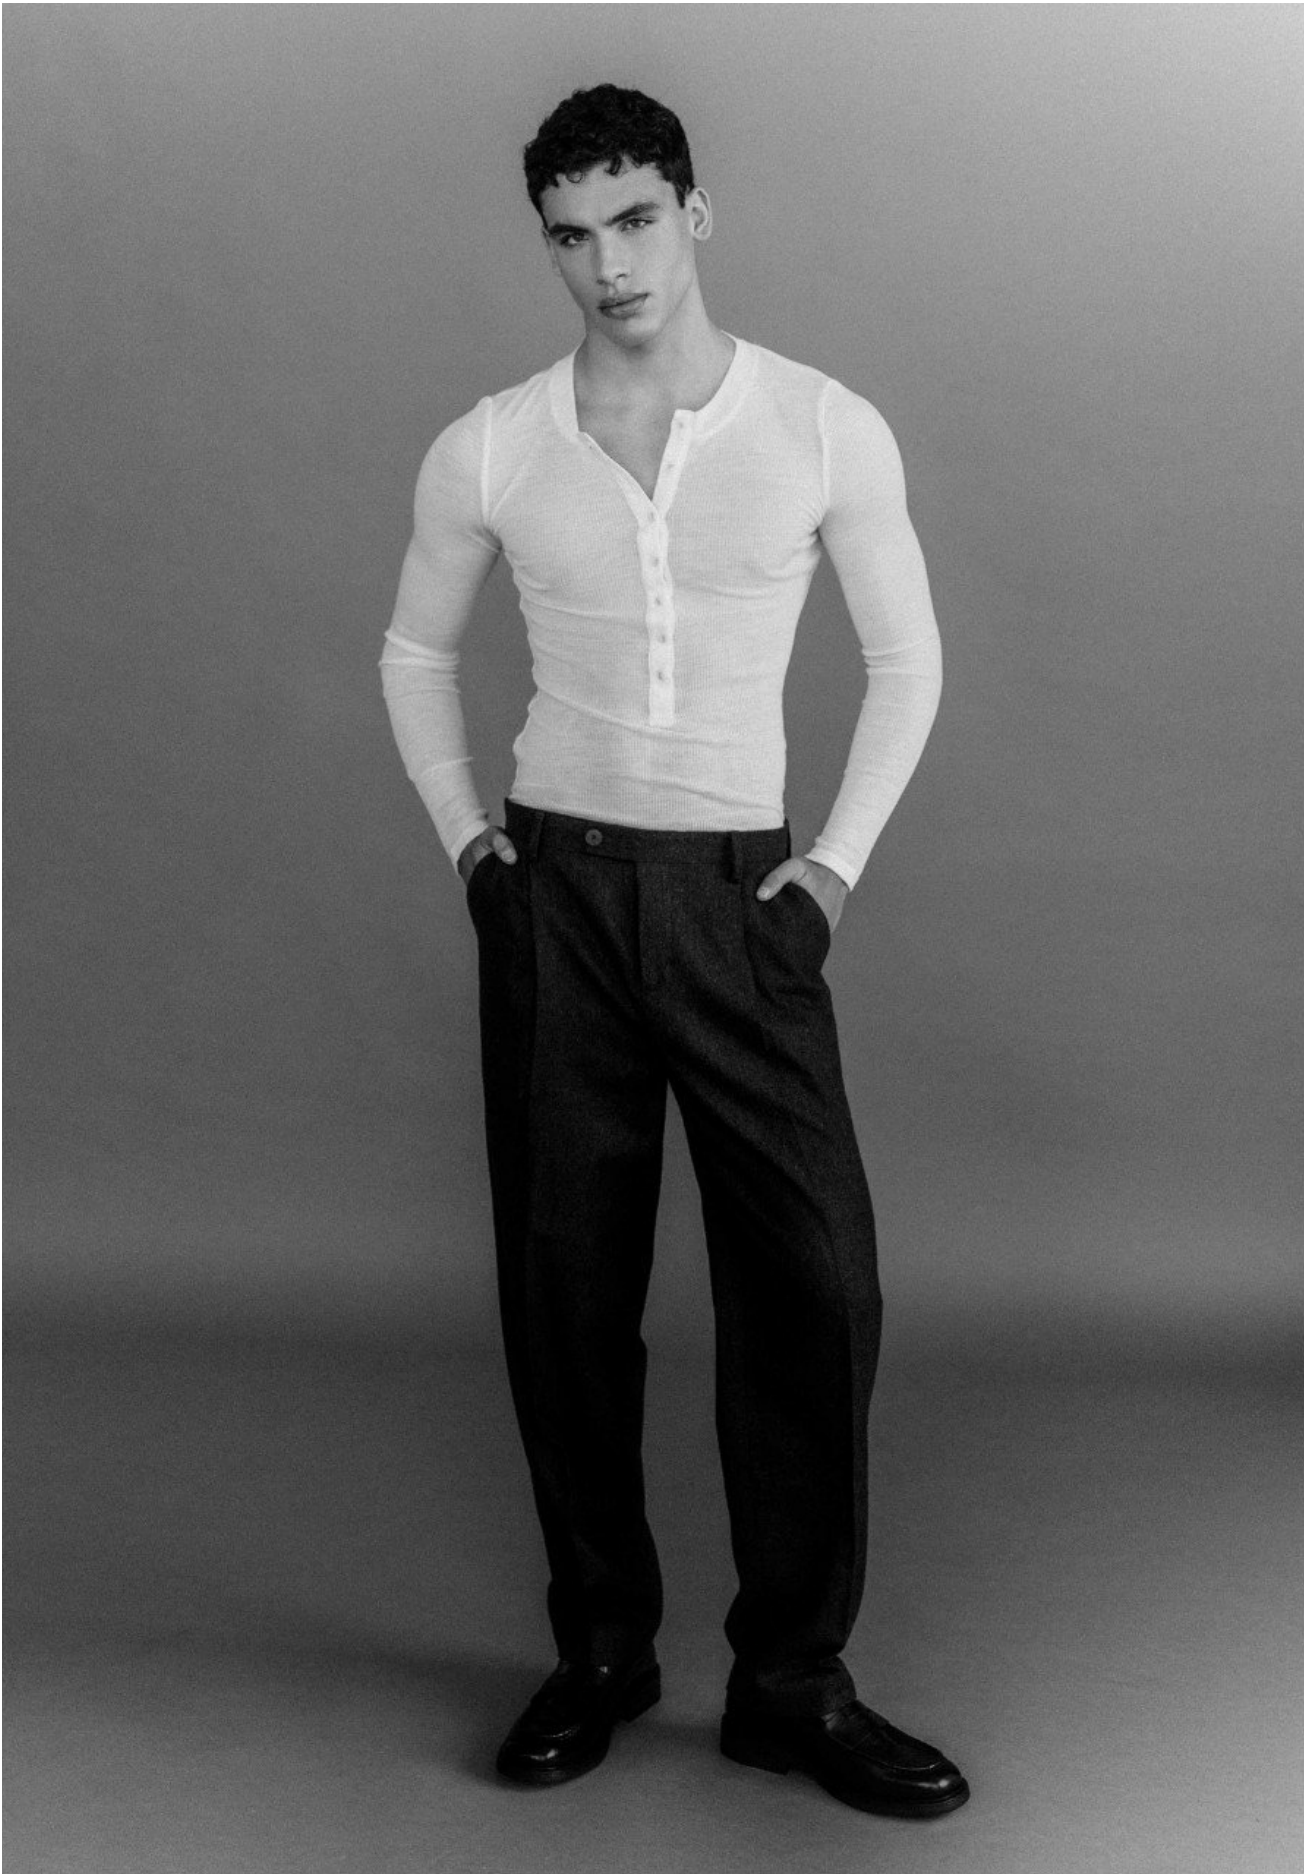

TOMAS SANTOS

HEIGHT 188 | CHEST 87 | WAIST 75 | HIPS 92 | HAIR BROWN | EYES GREEN | SHOES 44

kult
STOCKHOLM