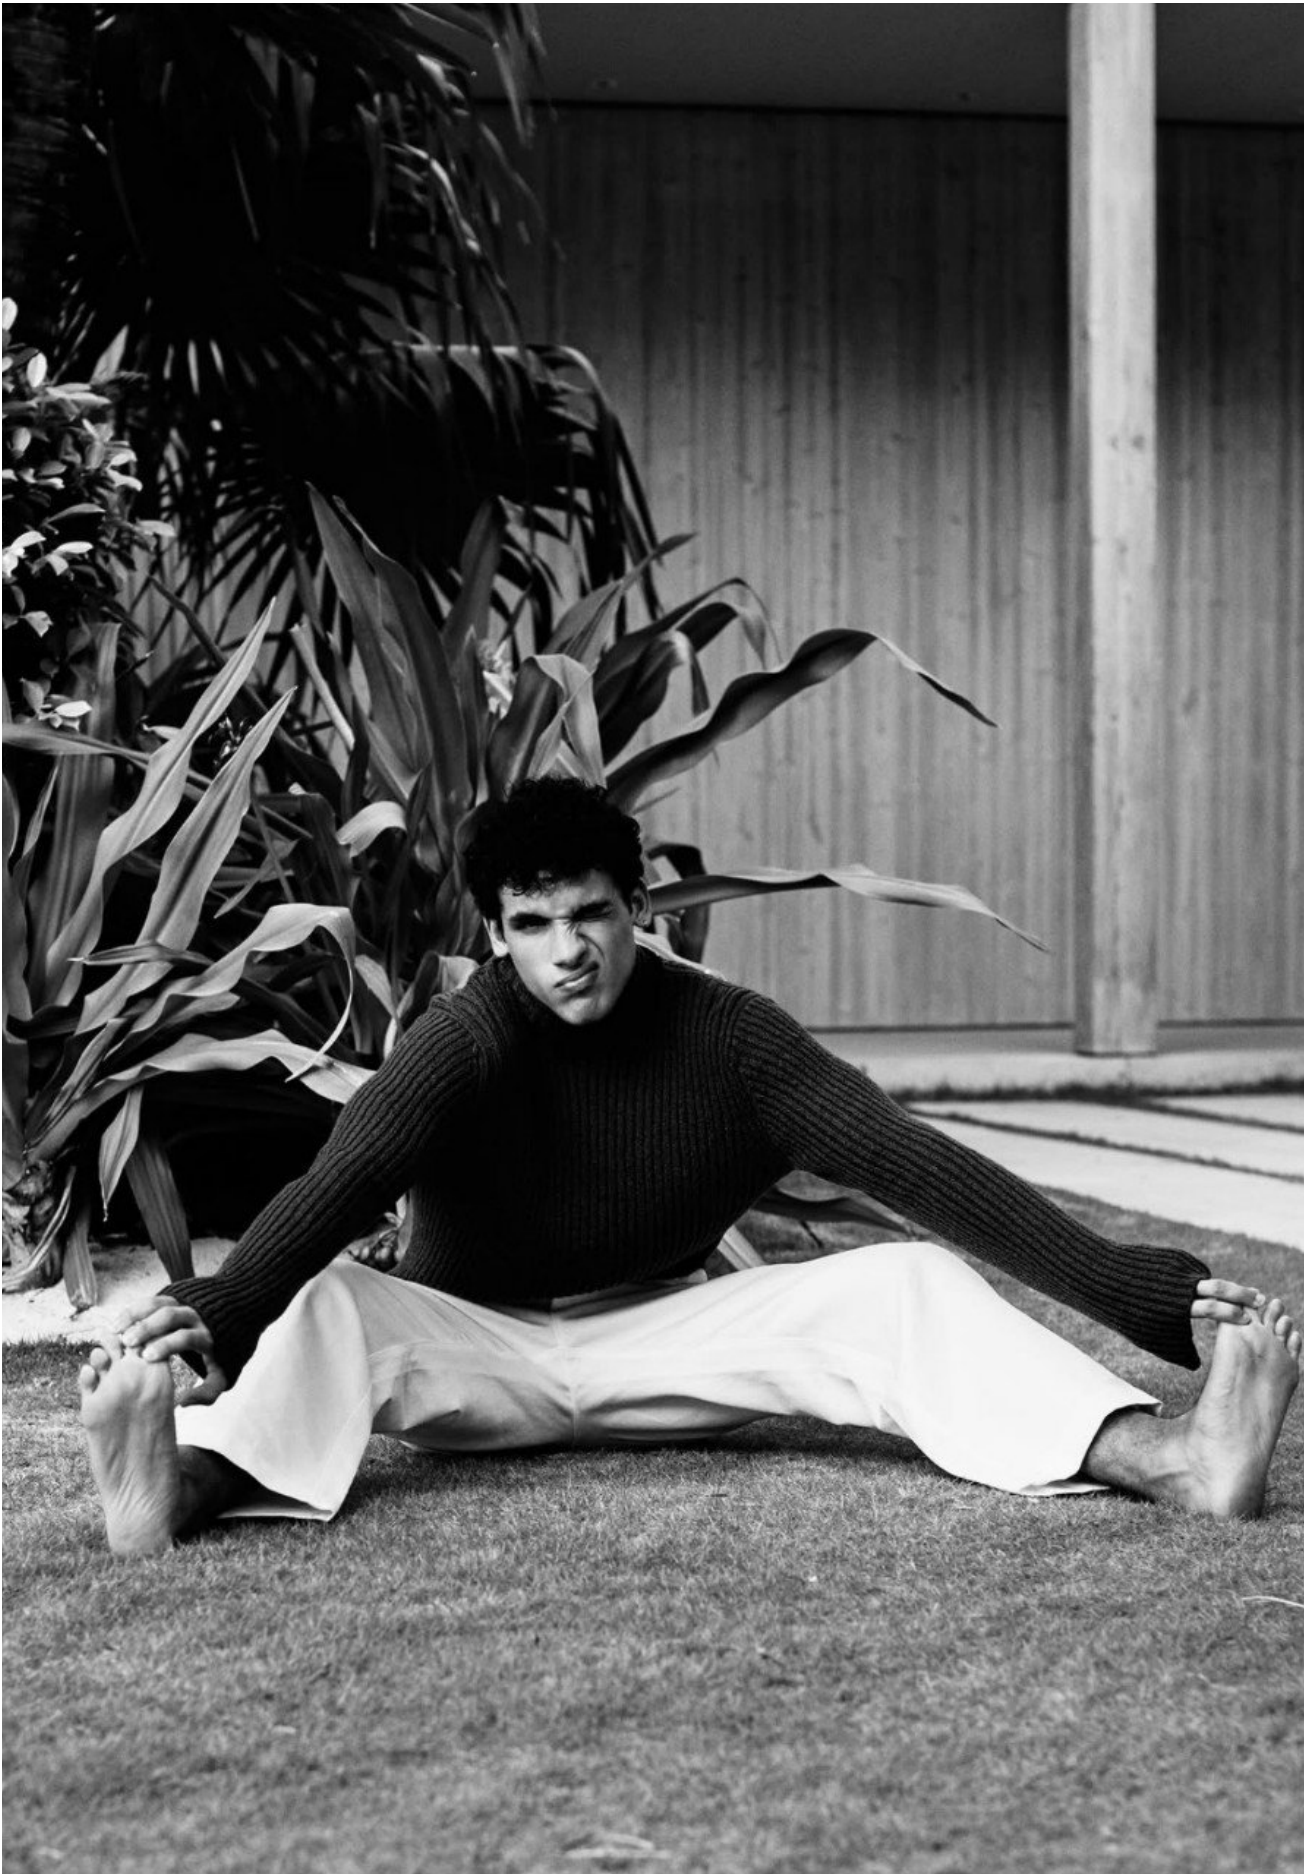

TOMAS SANTOS

HEIGHT 188 | CHEST 87 | WAIST 75 | HIPS 92 | HAIR BROWN | EYES GREEN | SHOES 44

kult
STOCKHOLM