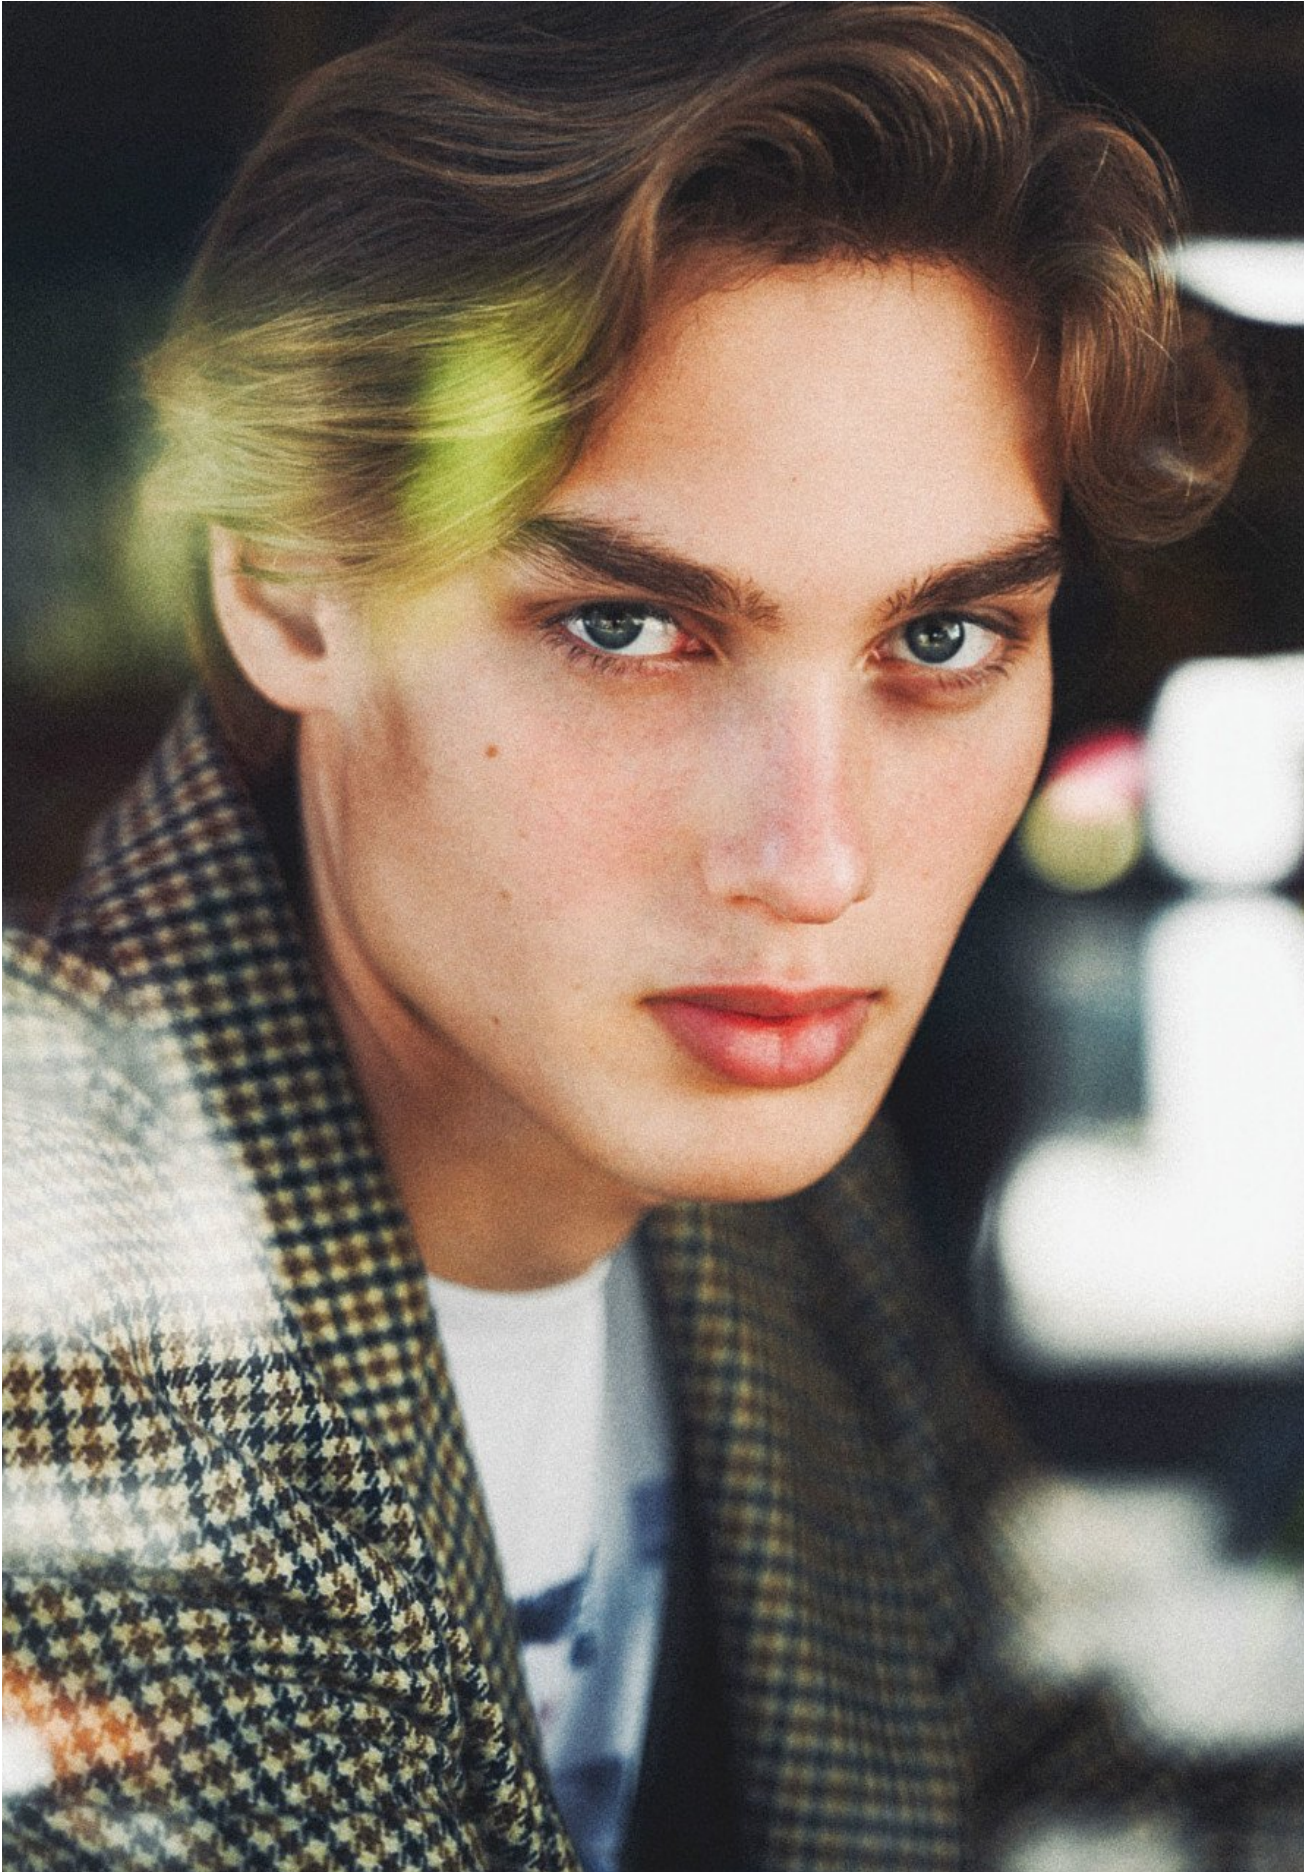

THEODOR GLADARE

HEIGHT 189 | CHEST 96 | WAIST 74 | HIPS 92 | HAIR BLOND | EYES BLUE | SHOES 44 | SUIT 48

kult
STOCKHOLM

THEODOR GLADARE

HEIGHT 189 | CHEST 96 | WAIST 74 | HIPS 92 | HAIR BLOND | EYES BLUE | SHOES 44 | SUIT 48

kult
STOCKHOLM

THEODOR GLADARE

HEIGHT 189 | CHEST 96 | WAIST 74 | HIPS 92 | HAIR BLOND | EYES BLUE | SHOES 44 | SUIT 48

kult
STOCKHOLM

THEODOR GLADARE

HEIGHT 189 | CHEST 96 | WAIST 74 | HIPS 92 | HAIR BLOND | EYES BLUE | SHOES 44 | SUIT 48