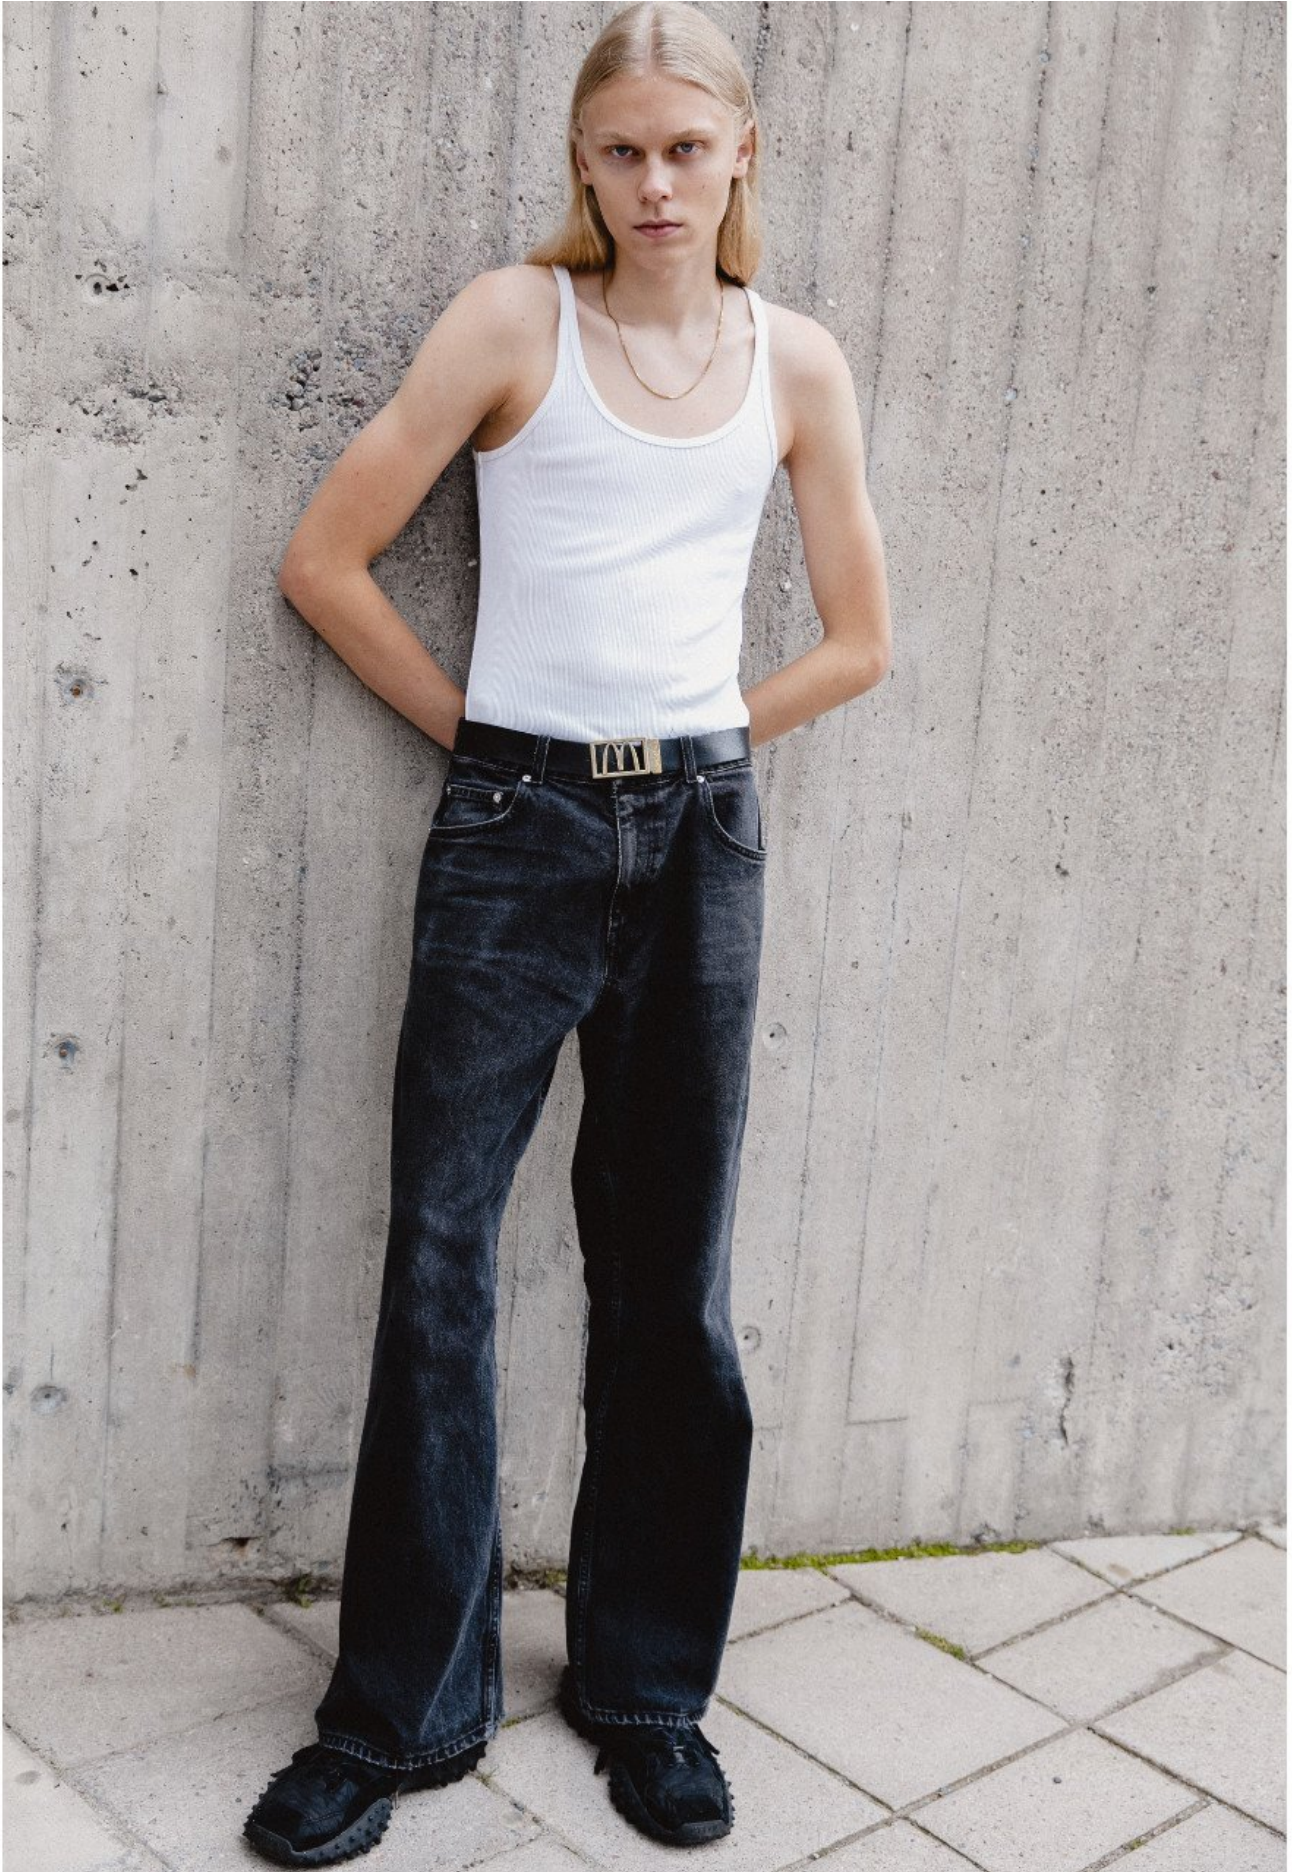

OLLE JONSSON

HEIGHT 189 | CHEST 88 | WAIST 68 | HIPS 90 | HAIR LIGHT BLOND | EYES BLUE | SHOES 45 | SUIT 46

kult
STOCKHOLM