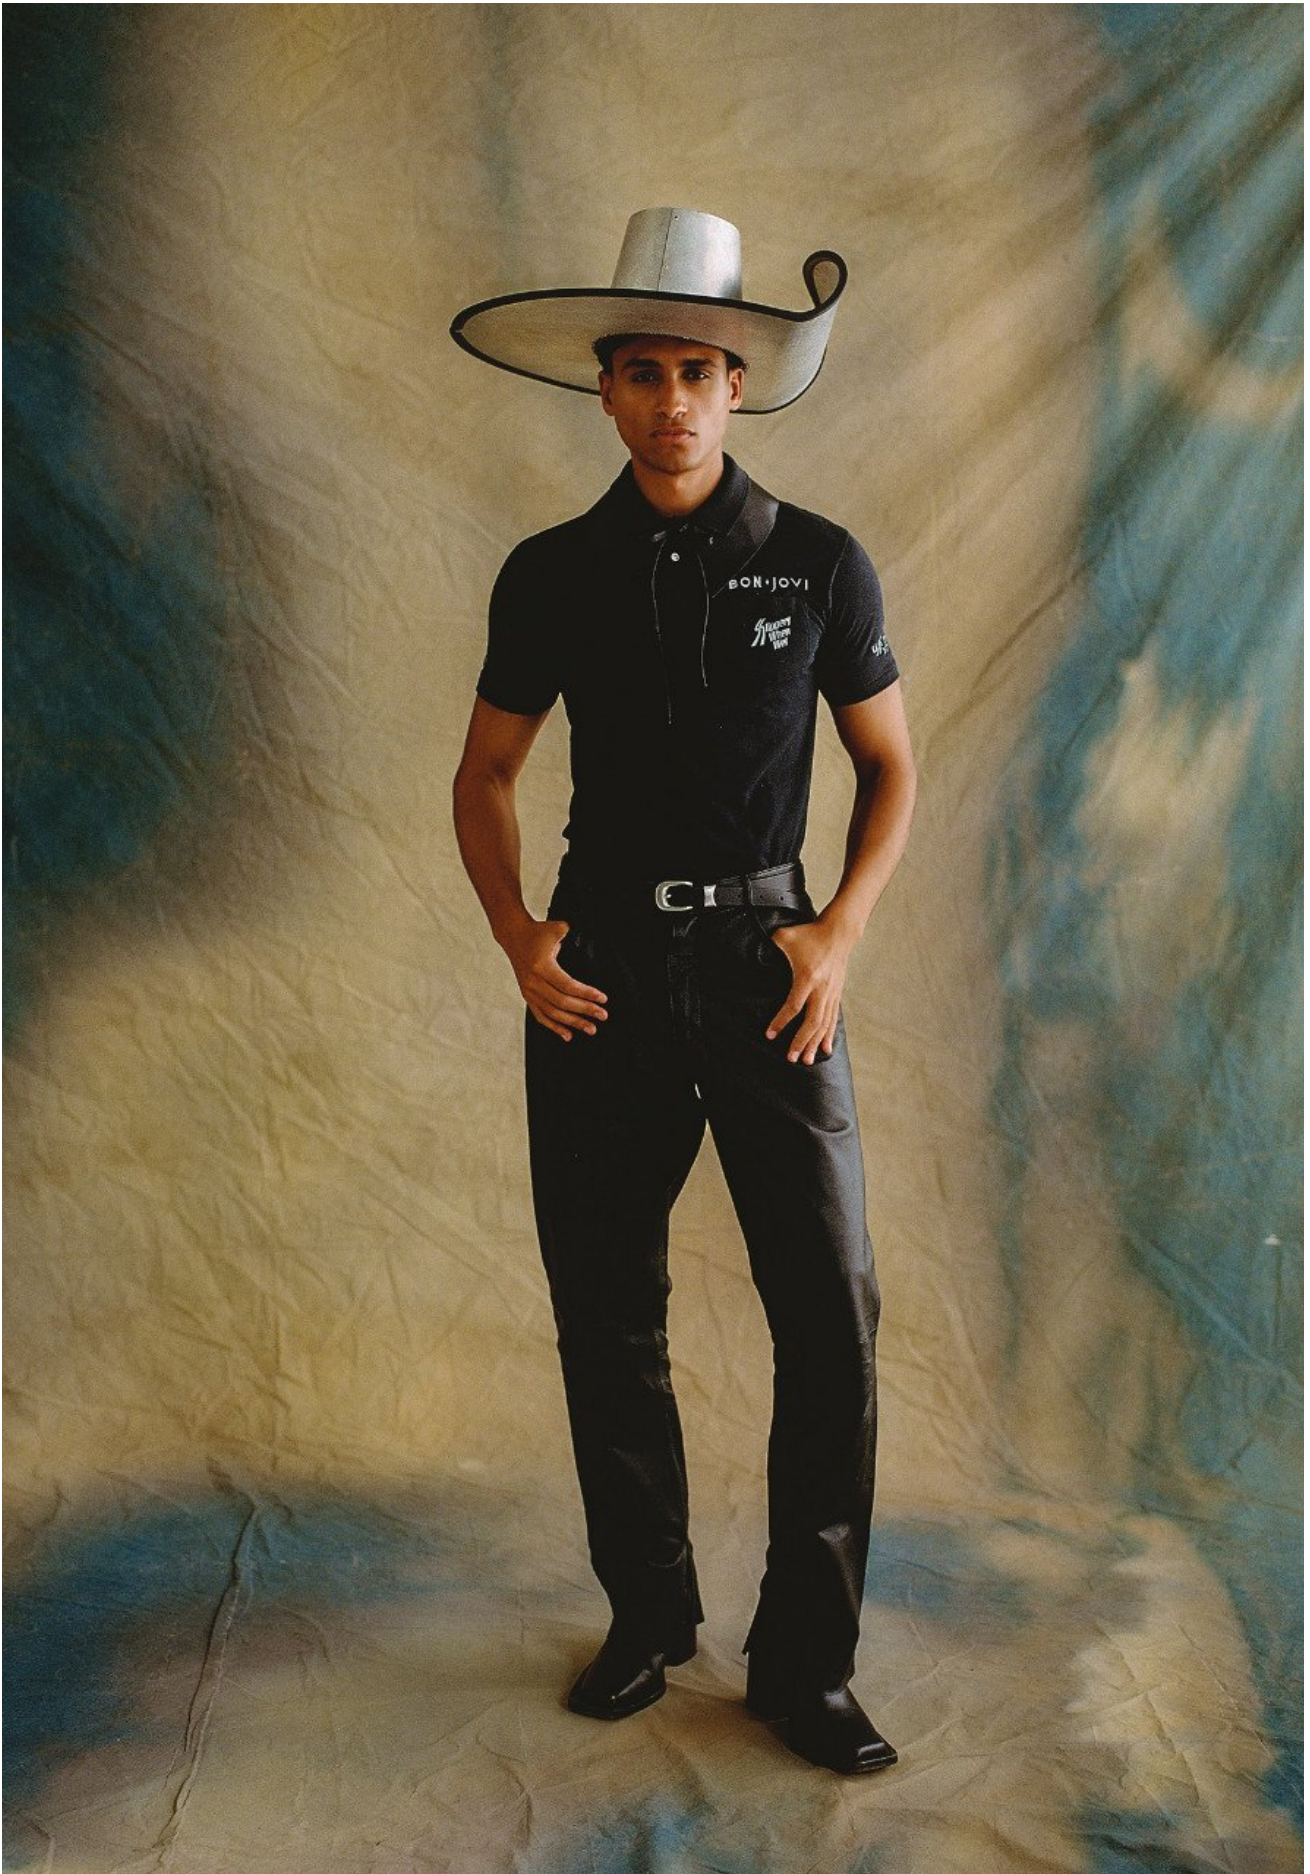

kult
STOCKHOLM

MO YOUSSEF

HEIGHT 186 | CHEST 101 | WAIST 79 | HIPS 91 | HAIR BLACK | EYES BROWN-GREEN | SHOES 42 | SUIT 50

kult
STOCKHOLM

MO YOUSSEF

HEIGHT 186 | CHEST 101 | WAIST 79 | HIPS 91 | HAIR BLACK | EYES BROWN-GREEN | SHOES 42 | SUIT 50