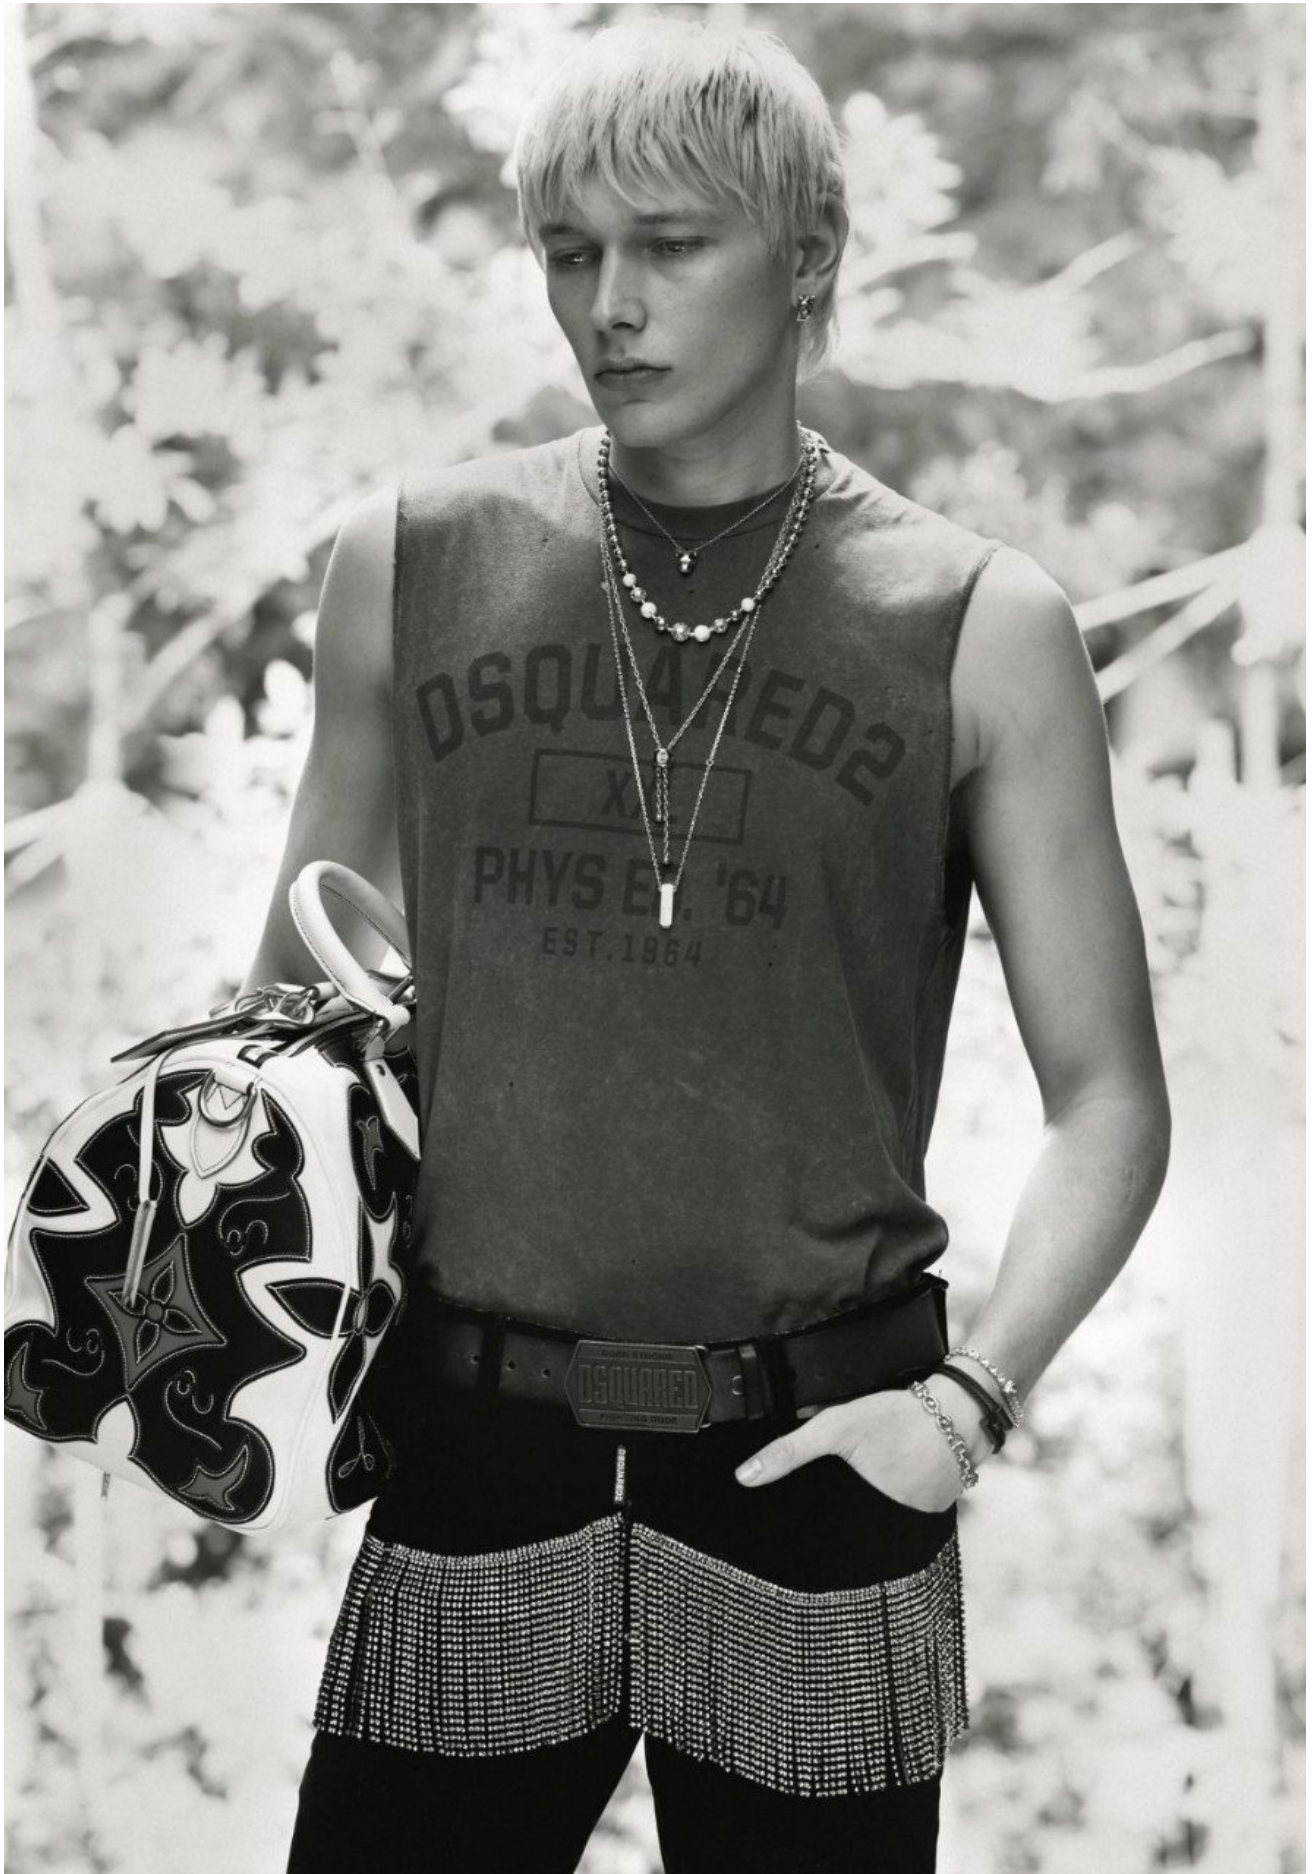

kult
STOCKHOLM

MAXIME LAVAL

HEIGHT 189 | CHEST 95 | WAIST 81 | HIPS 98 | HAIR BLOND | EYES BLUE | SHOES 44

kult
STOCKHOLM

MAXIME LAVAL

HEIGHT 189 | CHEST 95 | WAIST 81 | HIPS 98 | HAIR BLOND | EYES BLUE | SHOES 44