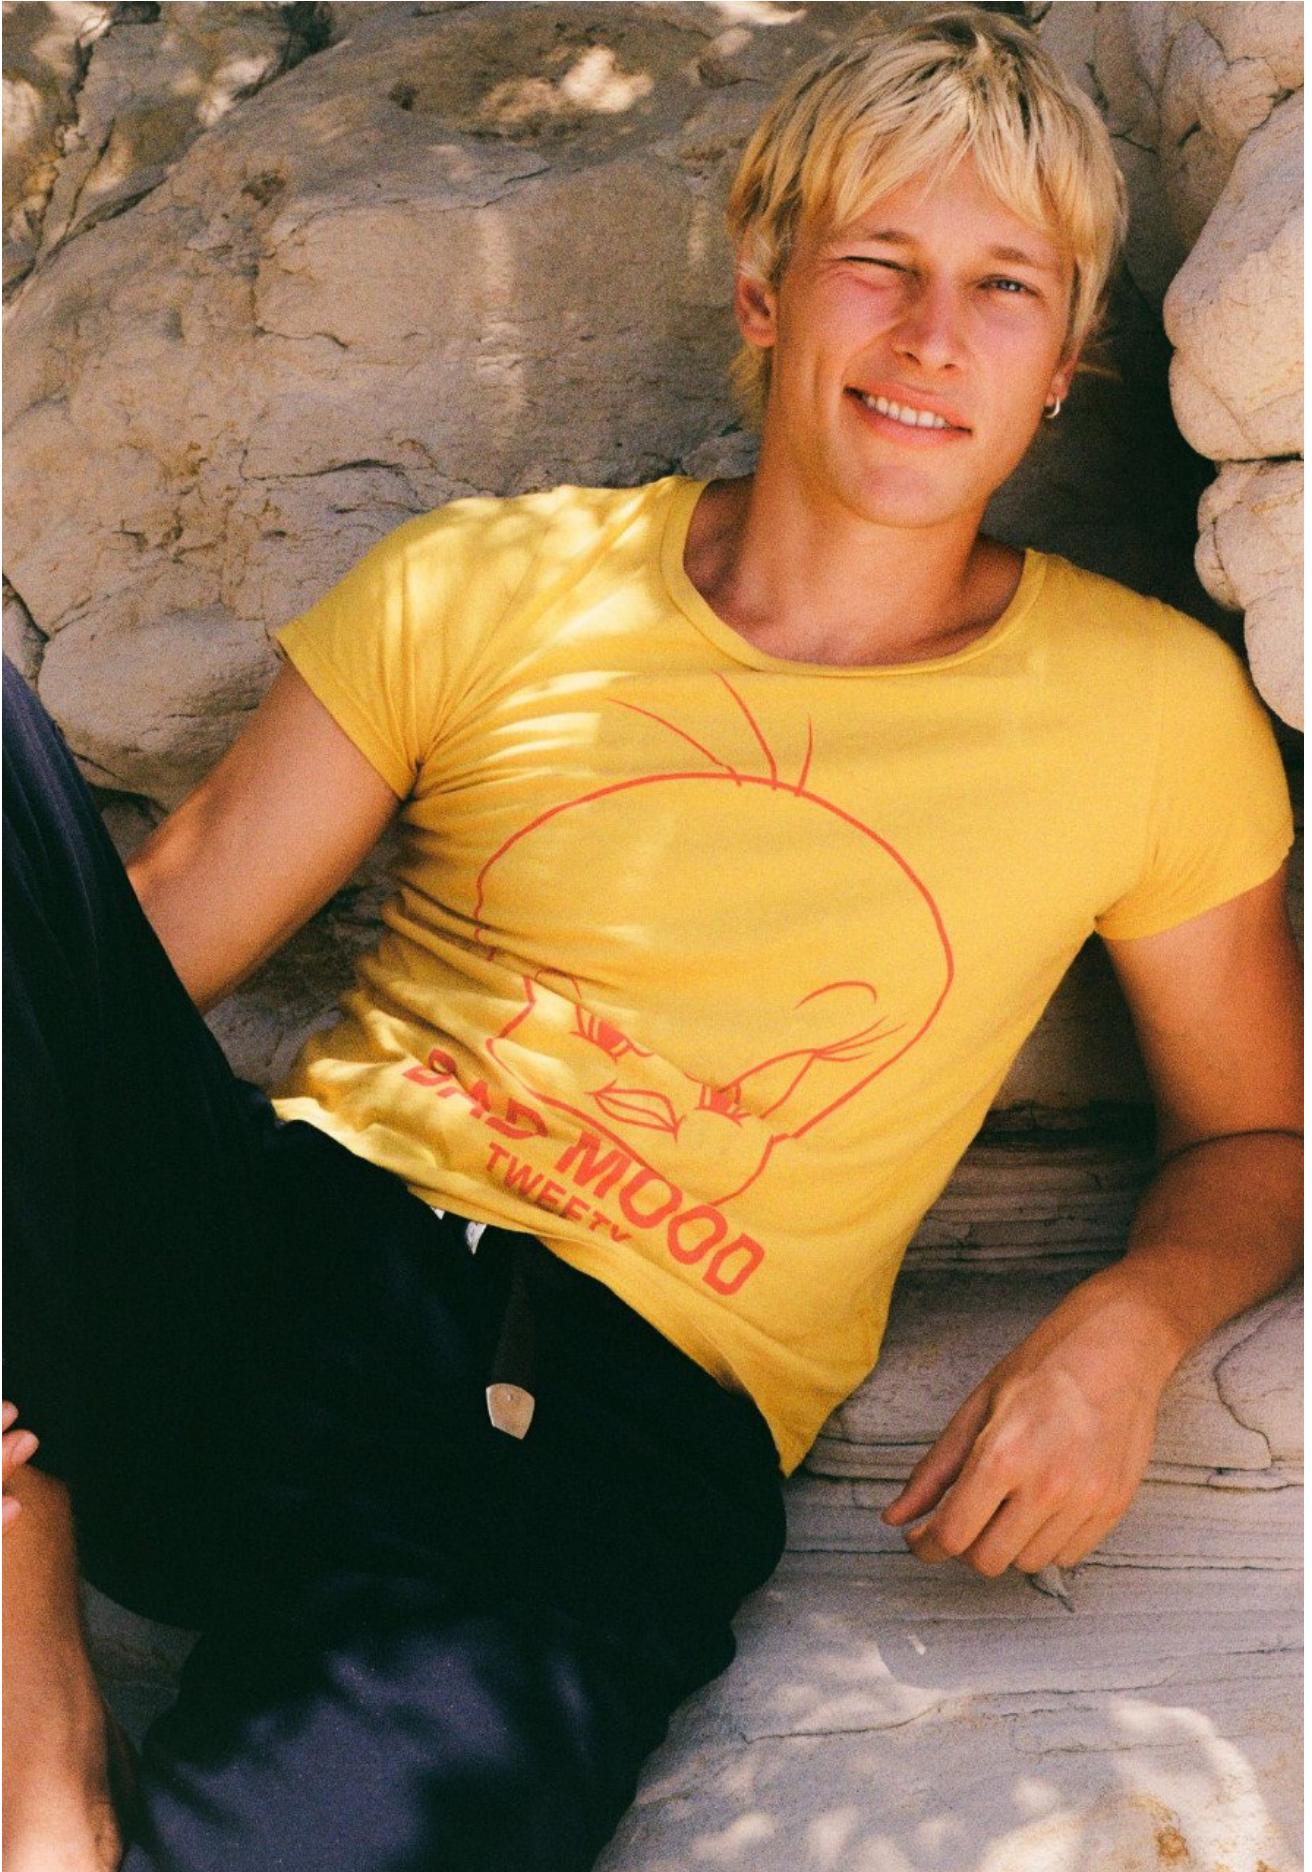

MAXIME LAVAL

HEIGHT 189 | CHEST 95 | WAIST 81 | HIPS 98 | HAIR BLOND | EYES BLUE | SHOES 44

kult
STOCKHOLM