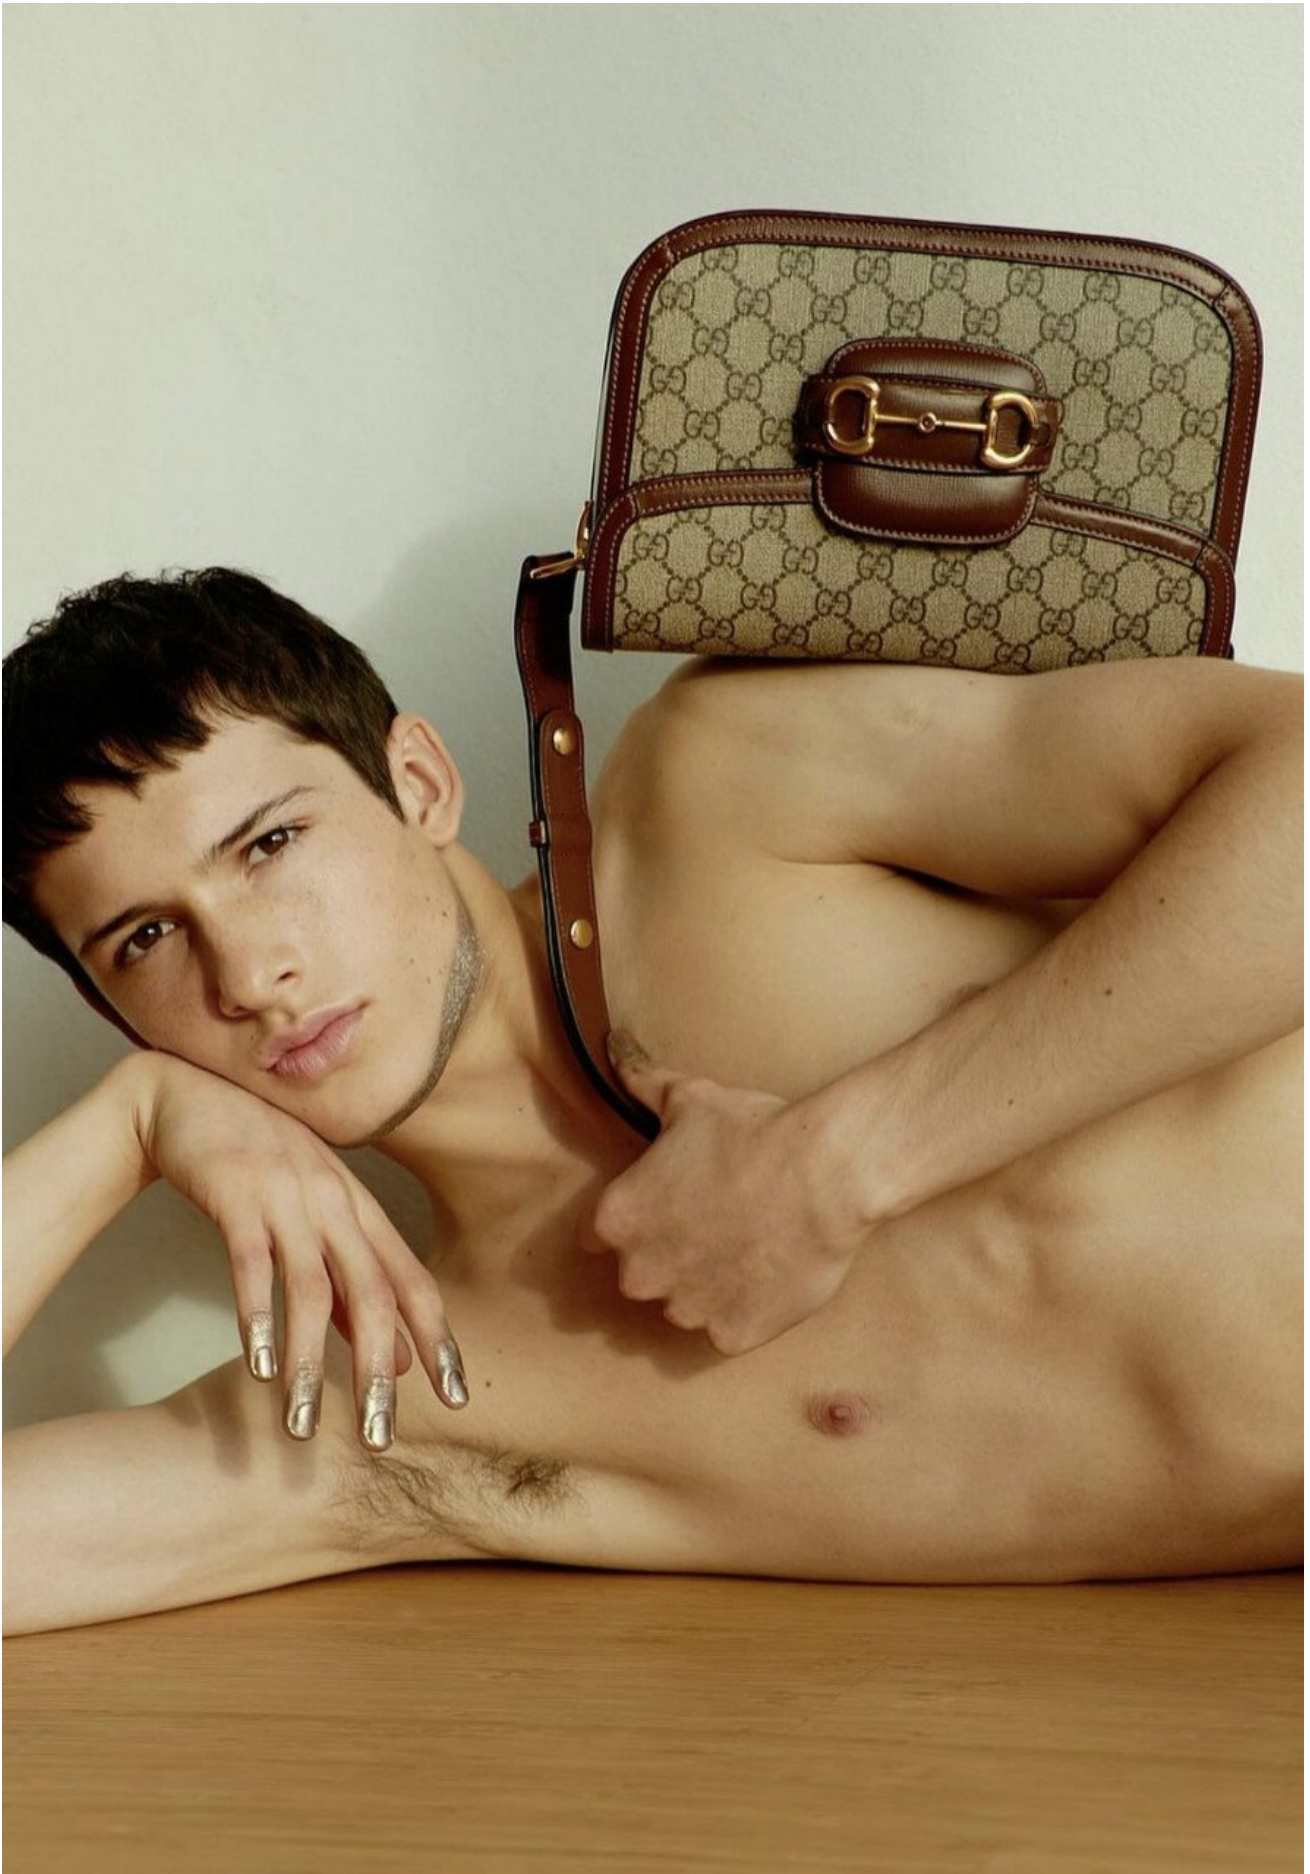

MATEO RUIZ

HEIGHT 187 | CHEST 89 | WAIST 76 | HIPS 92 | HAIR DARK BROWN | EYES BROWN | SHOES 45

kult
STOCKHOLM