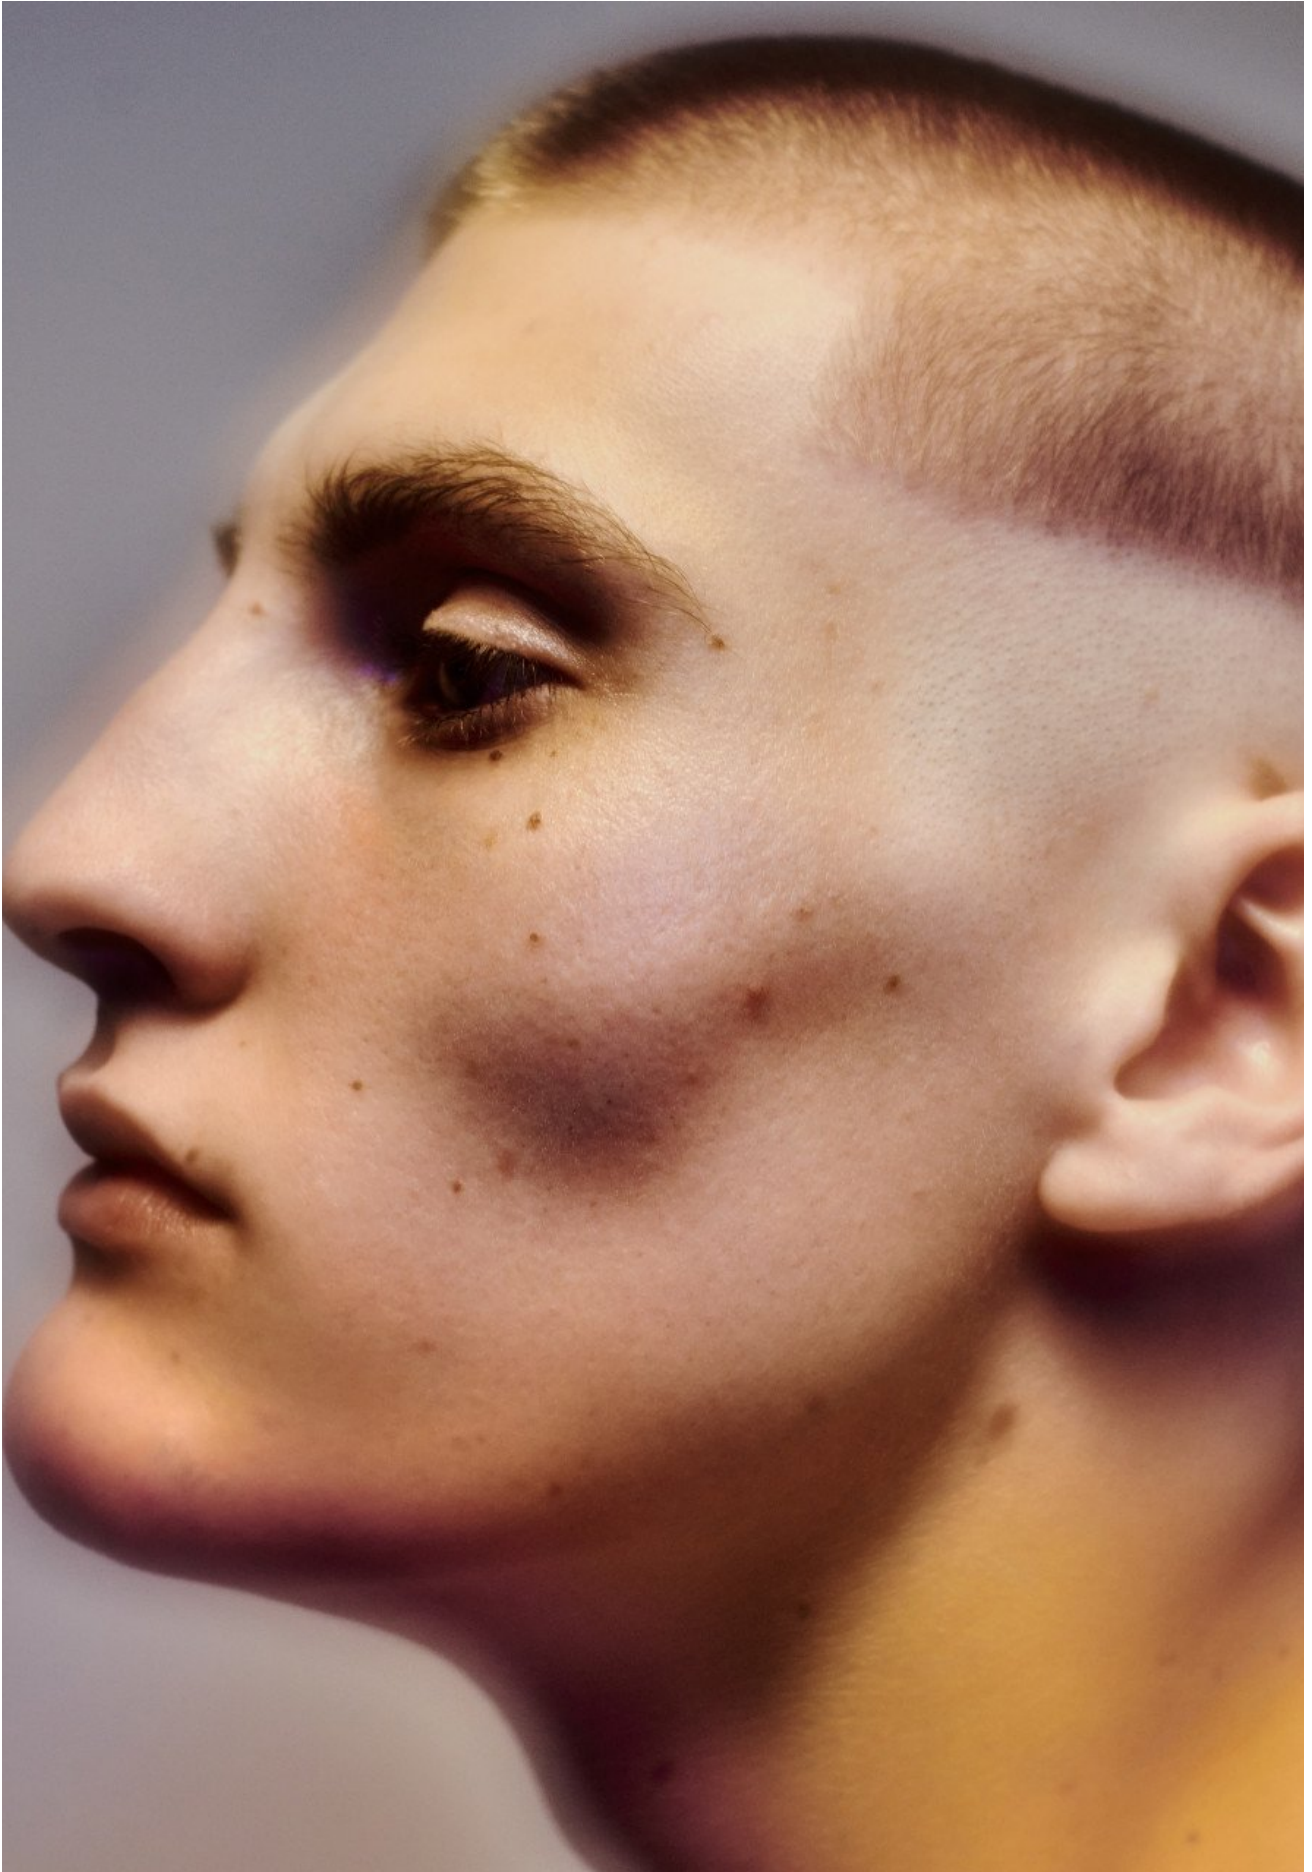

LOUIS STEELE

HEIGHT 188 | CHEST 91 | WAIST 78 | HAIR BLOND | EYES BLUE | SHOES 44

kult
STOCKHOLM