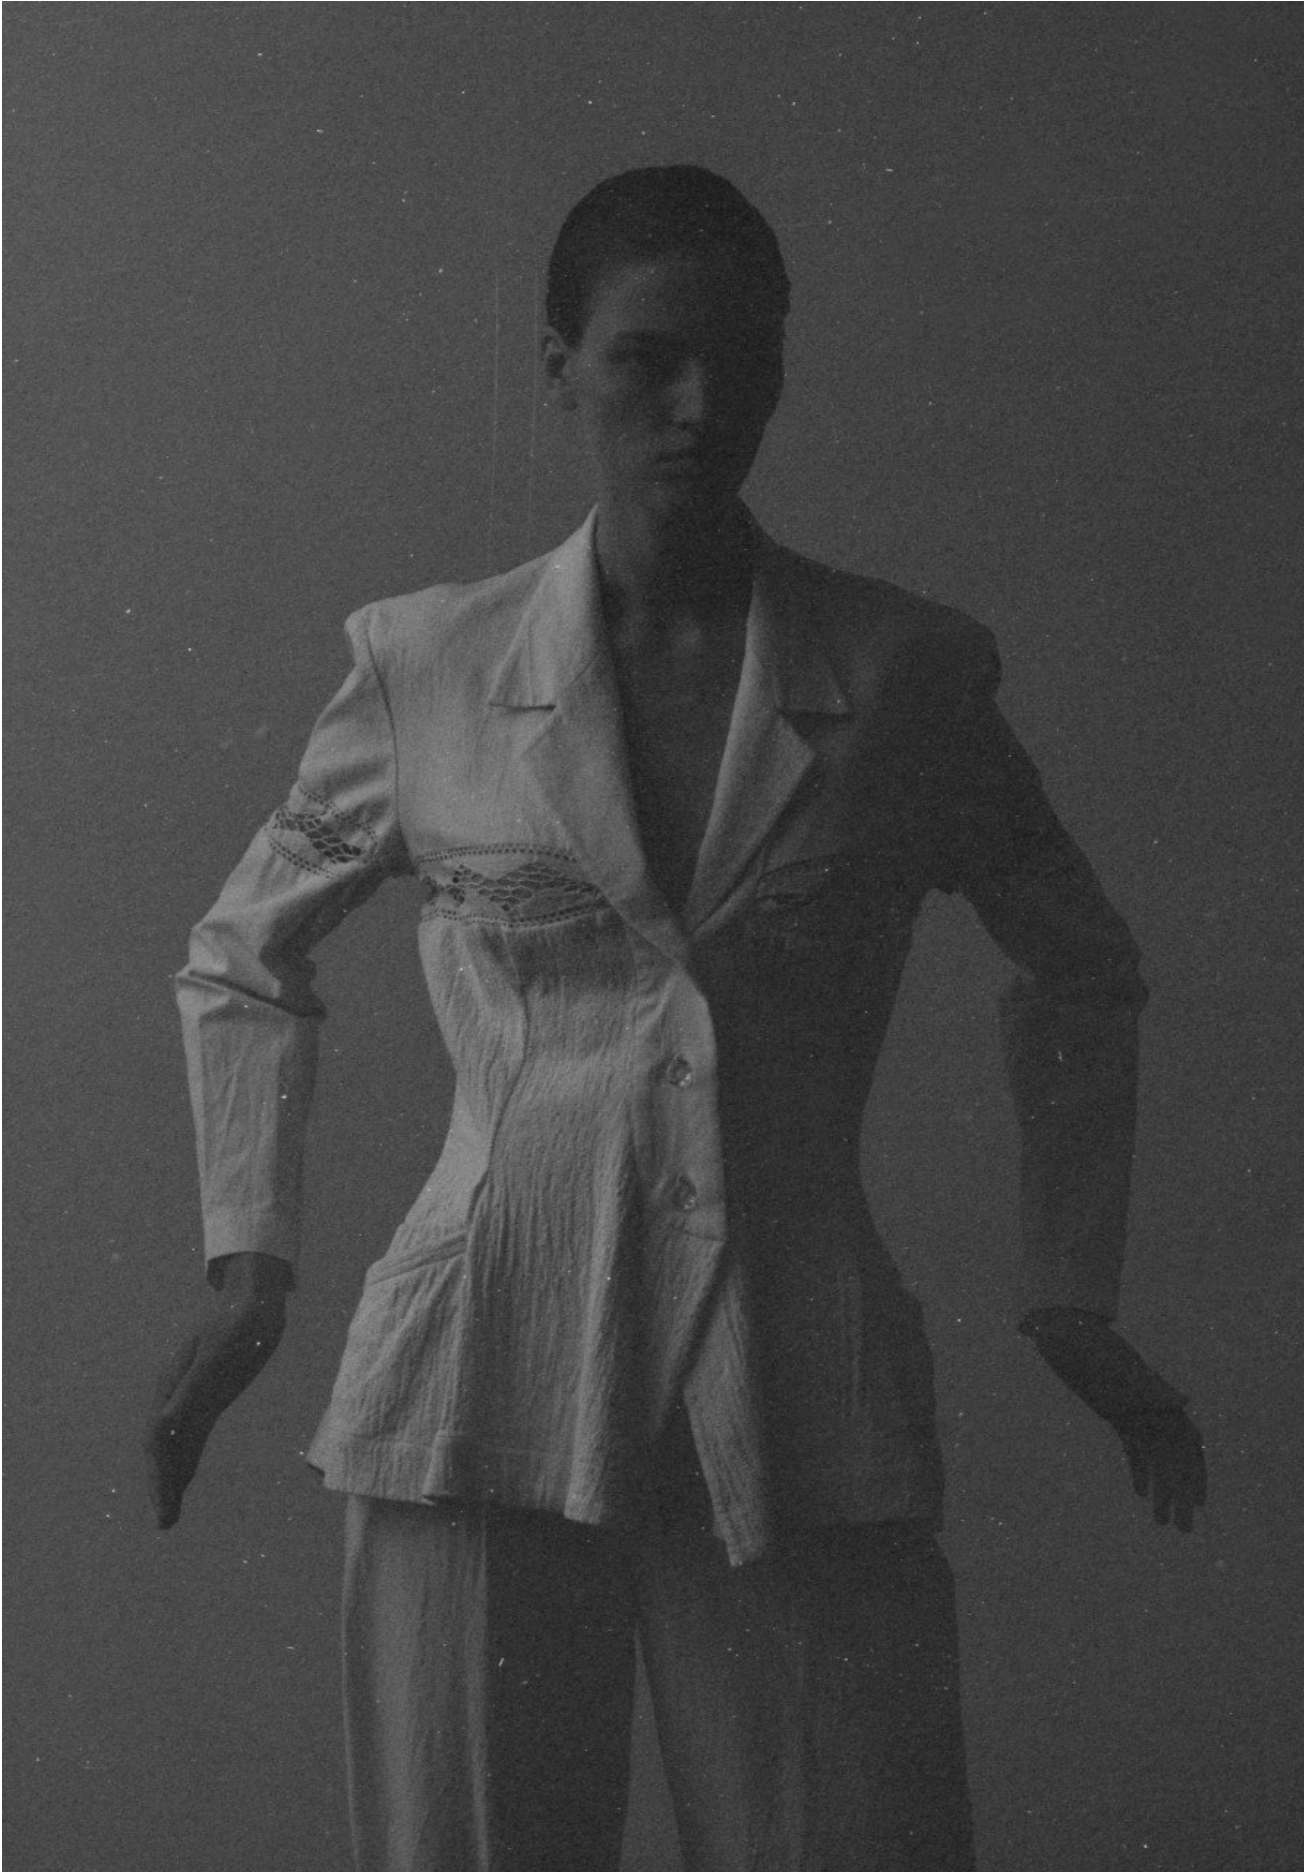

LEILANI MELLOR

HEIGHT 178 | BUST 83 | WAIST 59 | HIPS 89 | HAIR BROWN | EYES BLUE | SHOES 40

kult
STOCKHOLM