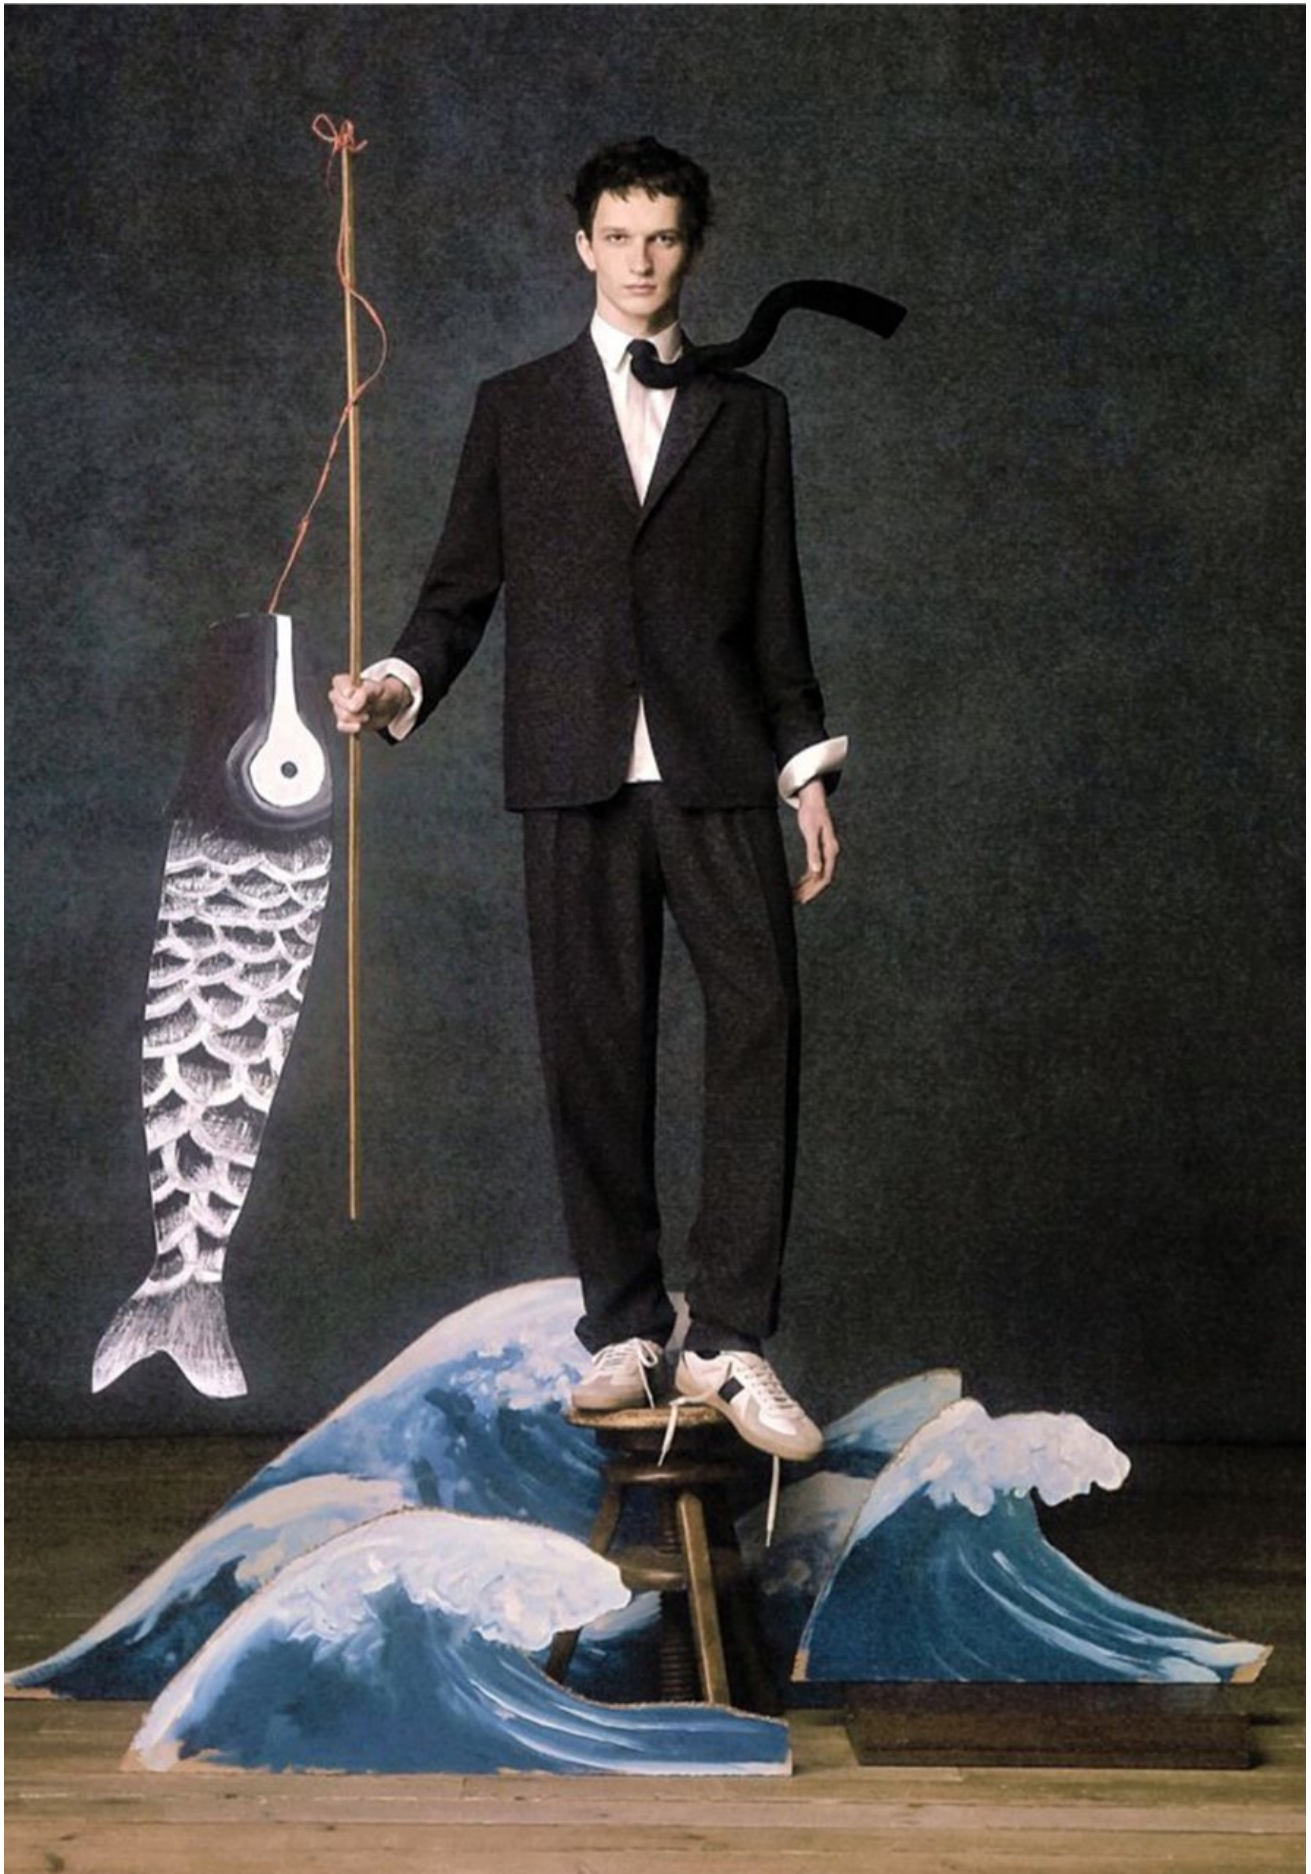

ELIAS MEIER

HEIGHT 188 | CHEST 96 | WAIST 76 | HIPS 90 | HAIR BROWN | EYES GREEN | SHOES 45 | SUIT 48

kult
STOCKHOLM