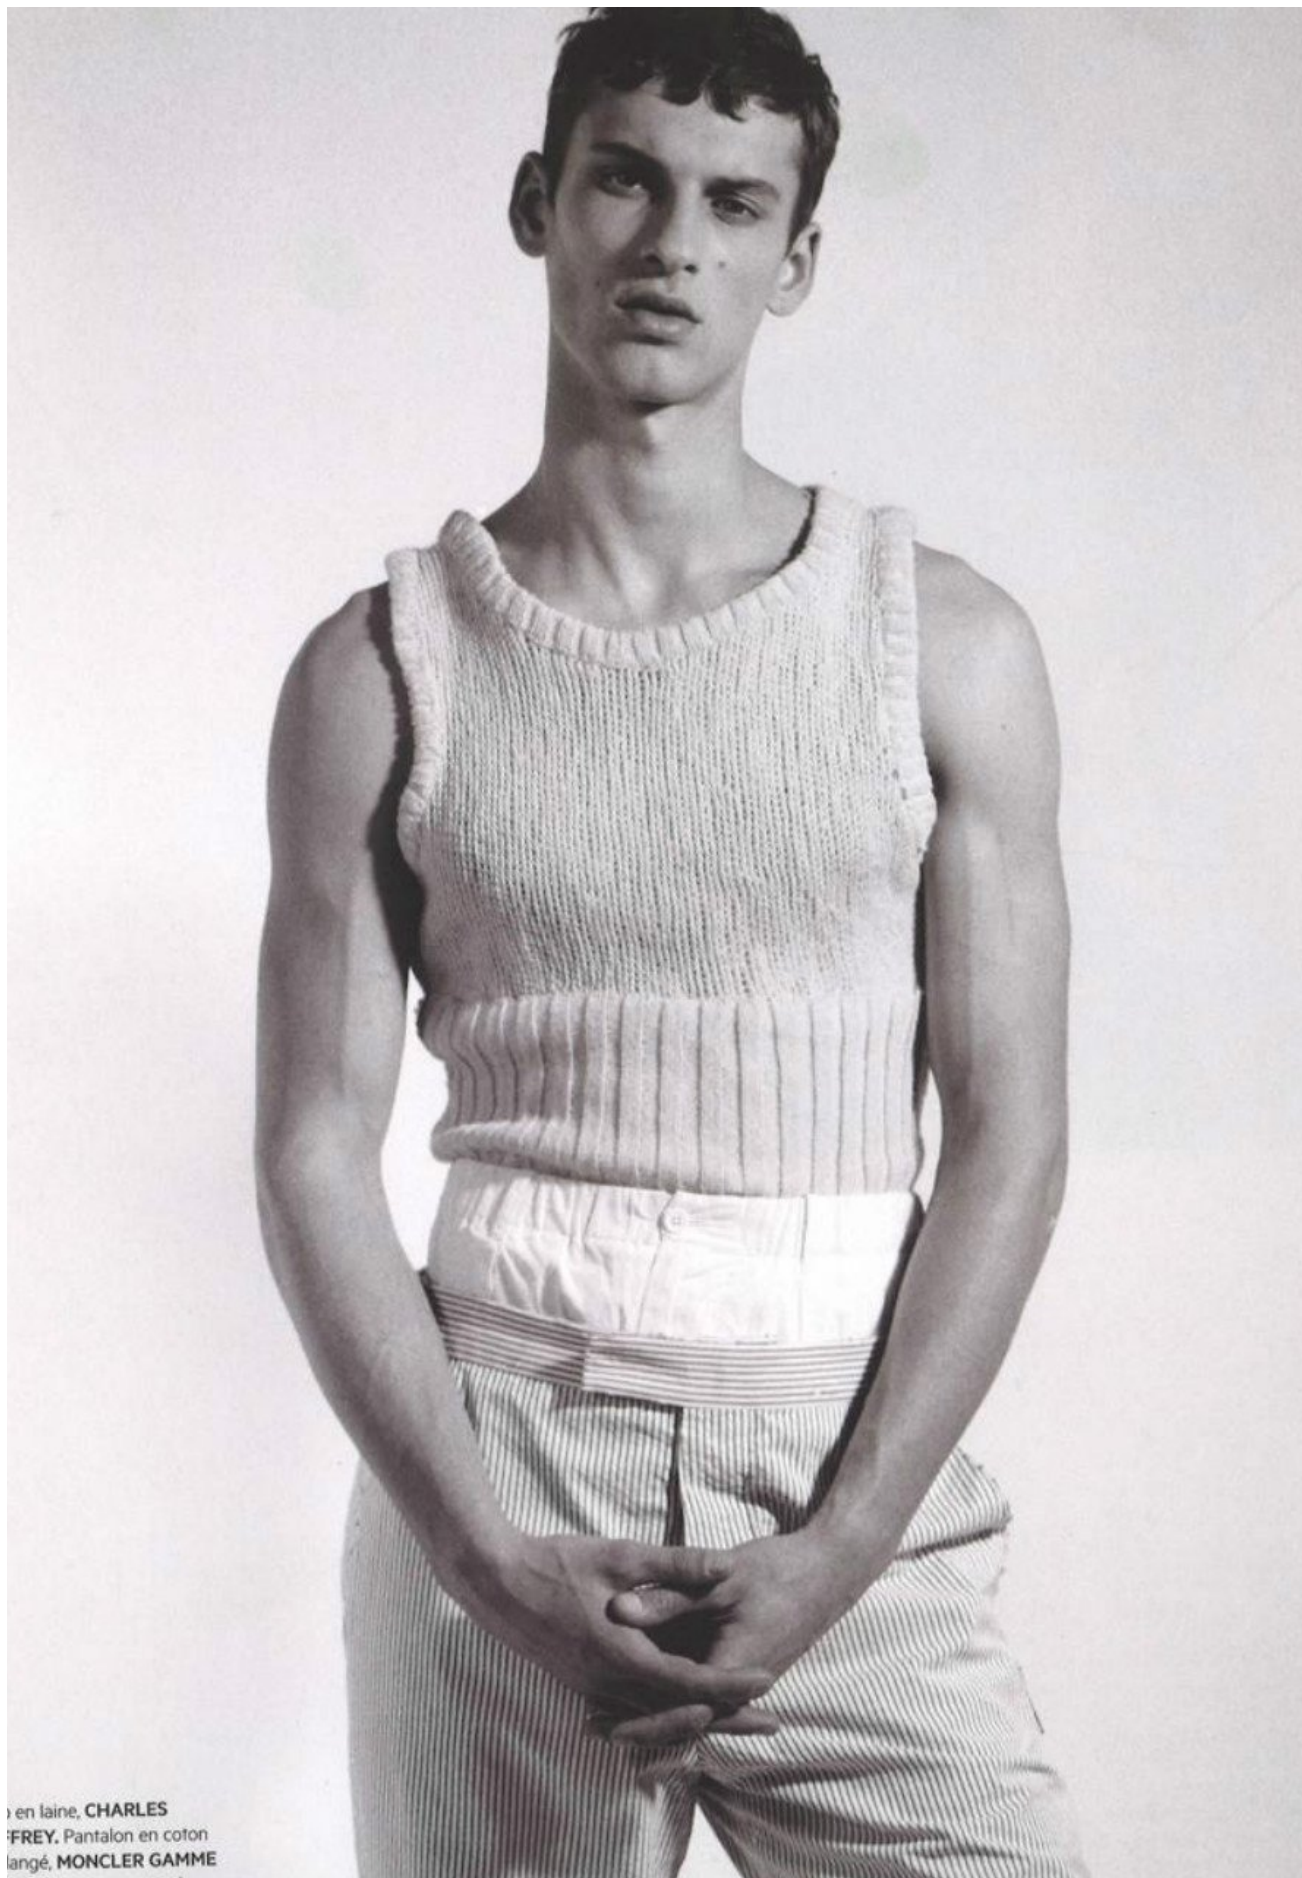

kult
STOCKHOLM

DAVID TRULIK

COLLECTIONS AW19

HEIGHT 188 | CHEST 102 | WAIST 76 | HIPS 100 | HAIR DARK BLOND | EYES GREEN-GREY | SHOES 45 | SUIT 48

kult
STOCKHOLM

DAVID TRULIK

en laine, CHARLES
FREY, Pantalon en coton
langé, MONCLER GAMME