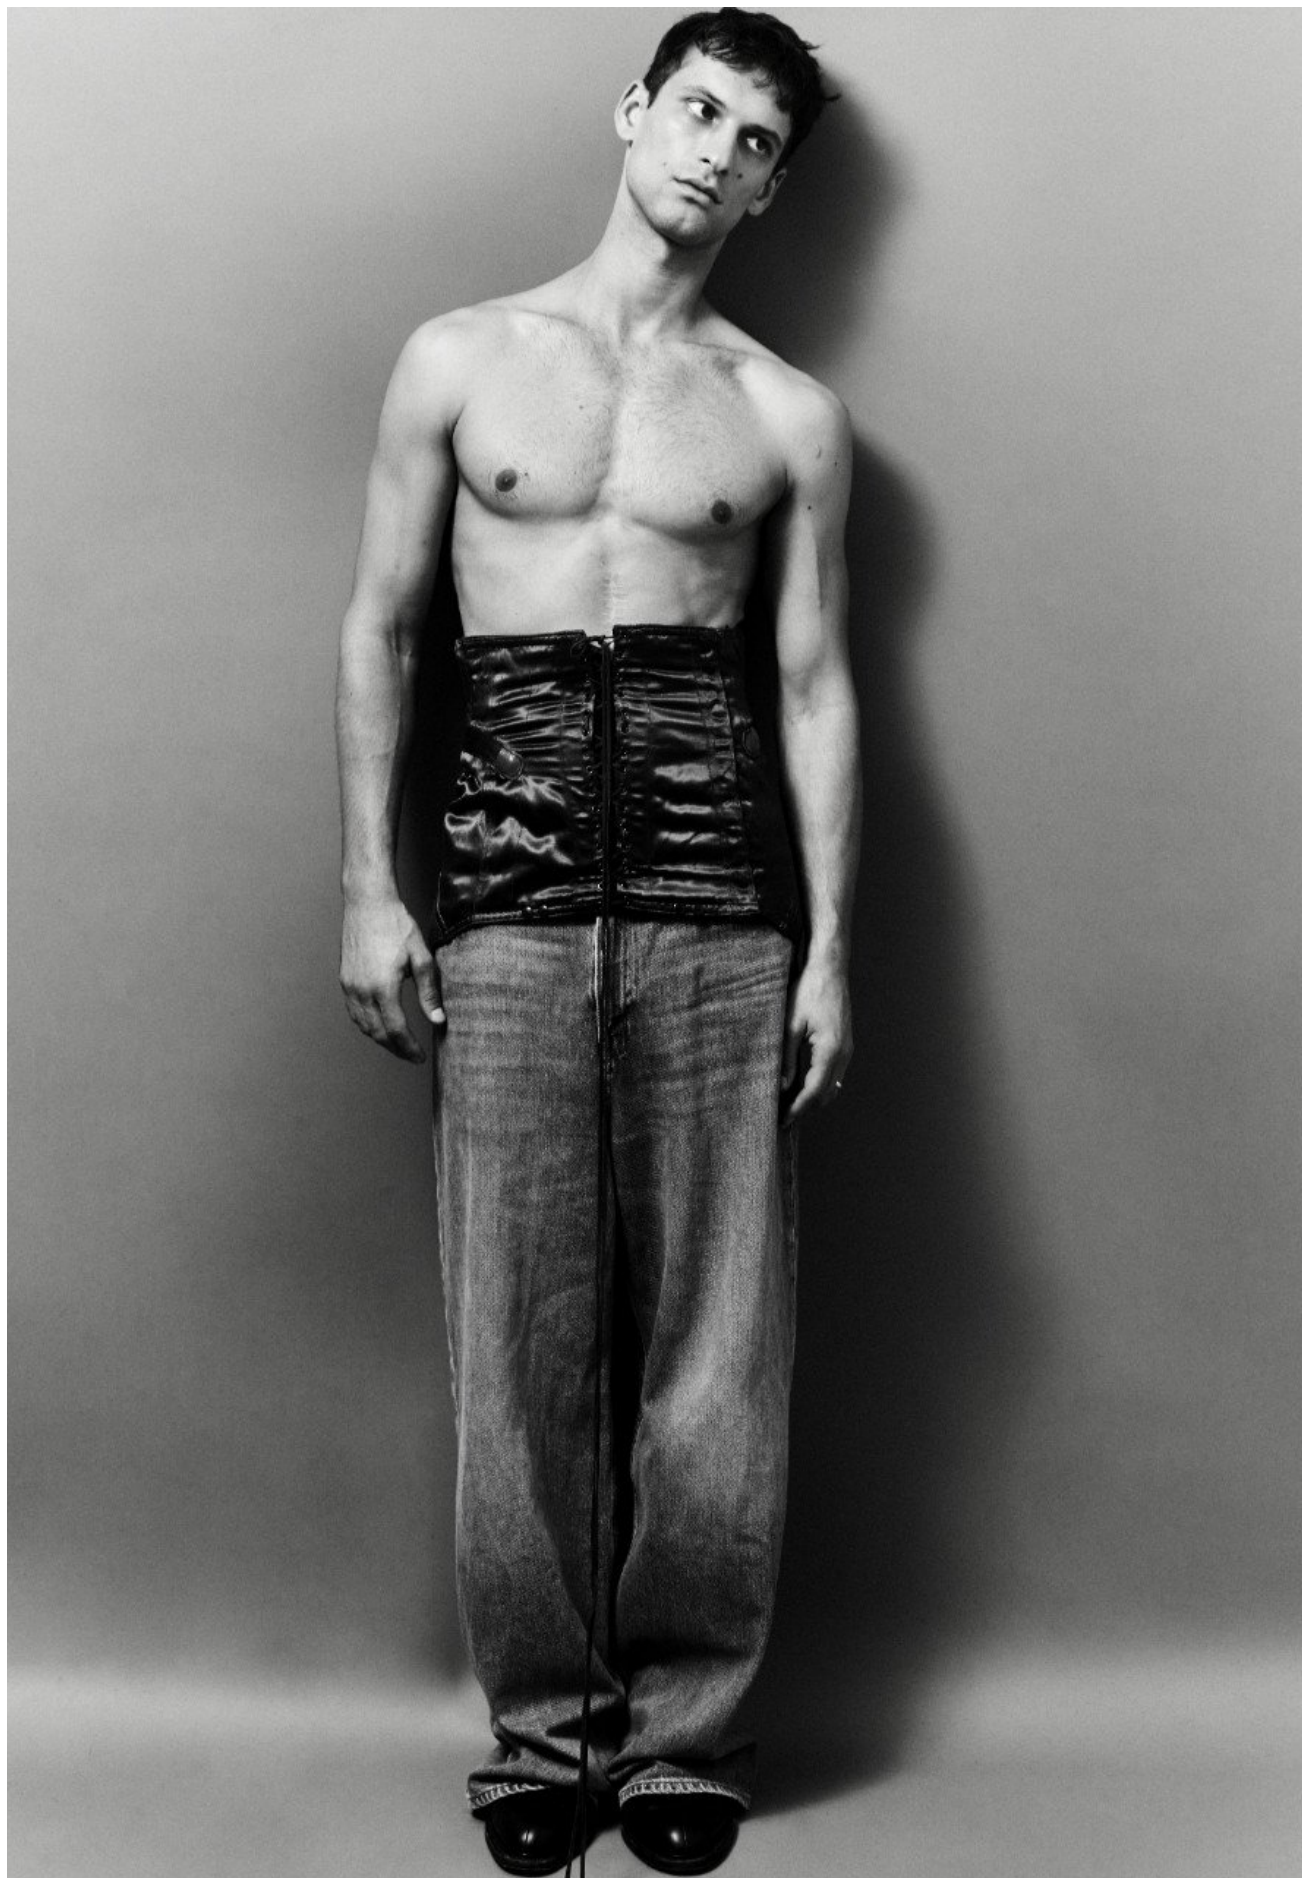

DAVID TRULIK

HEIGHT 188 | CHEST 102 | WAIST 76 | HIPS 100 | HAIR DARK BLOND | EYES GREEN-GREY | SHOES 45 | SUIT 48

kult
STOCKHOLM