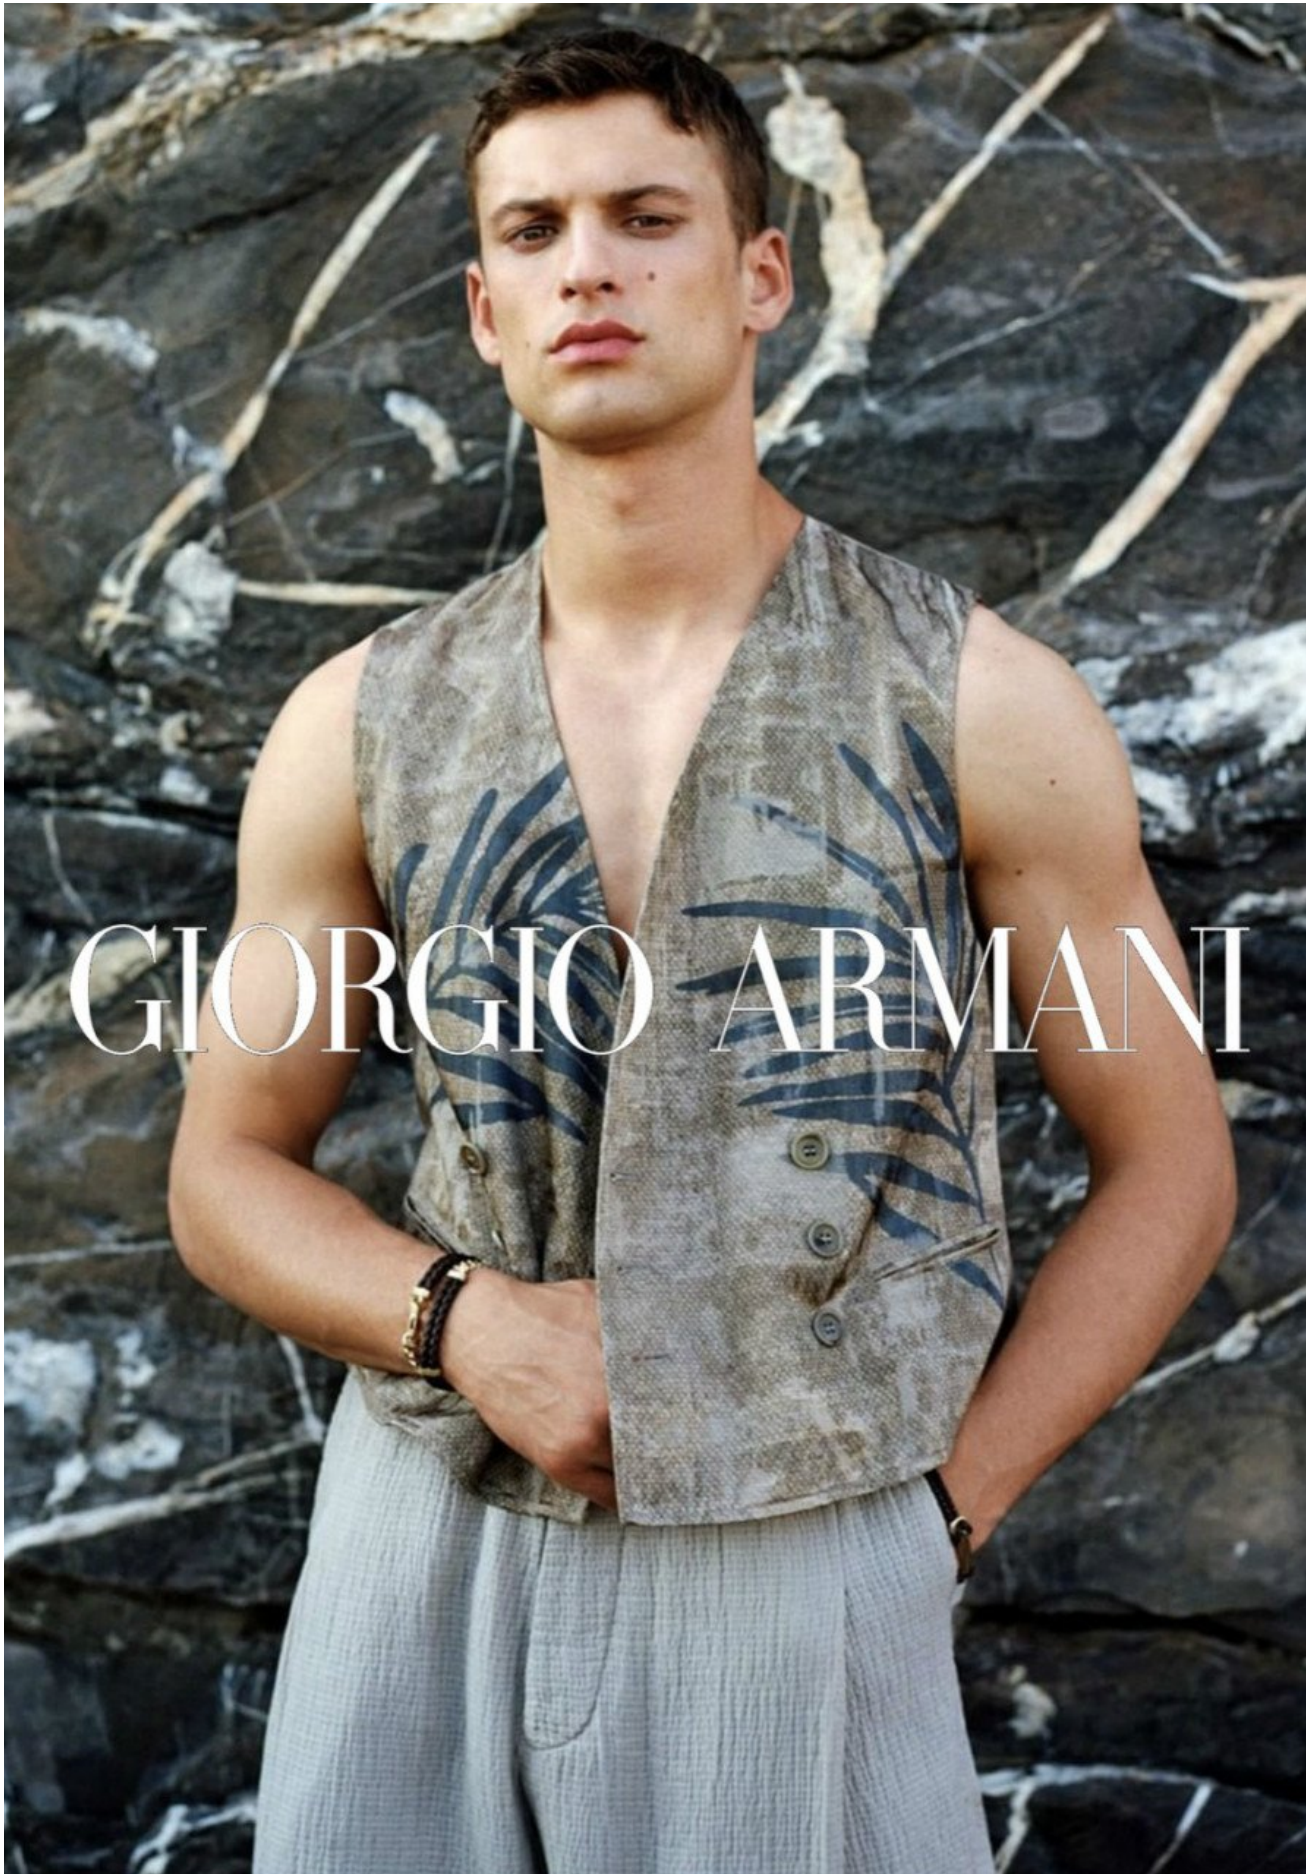

DAVID TRULIK

GIORGIO ARMANI

HEIGHT 188 | CHEST 102 | WAIST 76 | HIPS 100 | HAIR DARK BLOND | EYES GREEN-GREY | SHOES 45 | SUIT 48

kult
STOCKHOLM