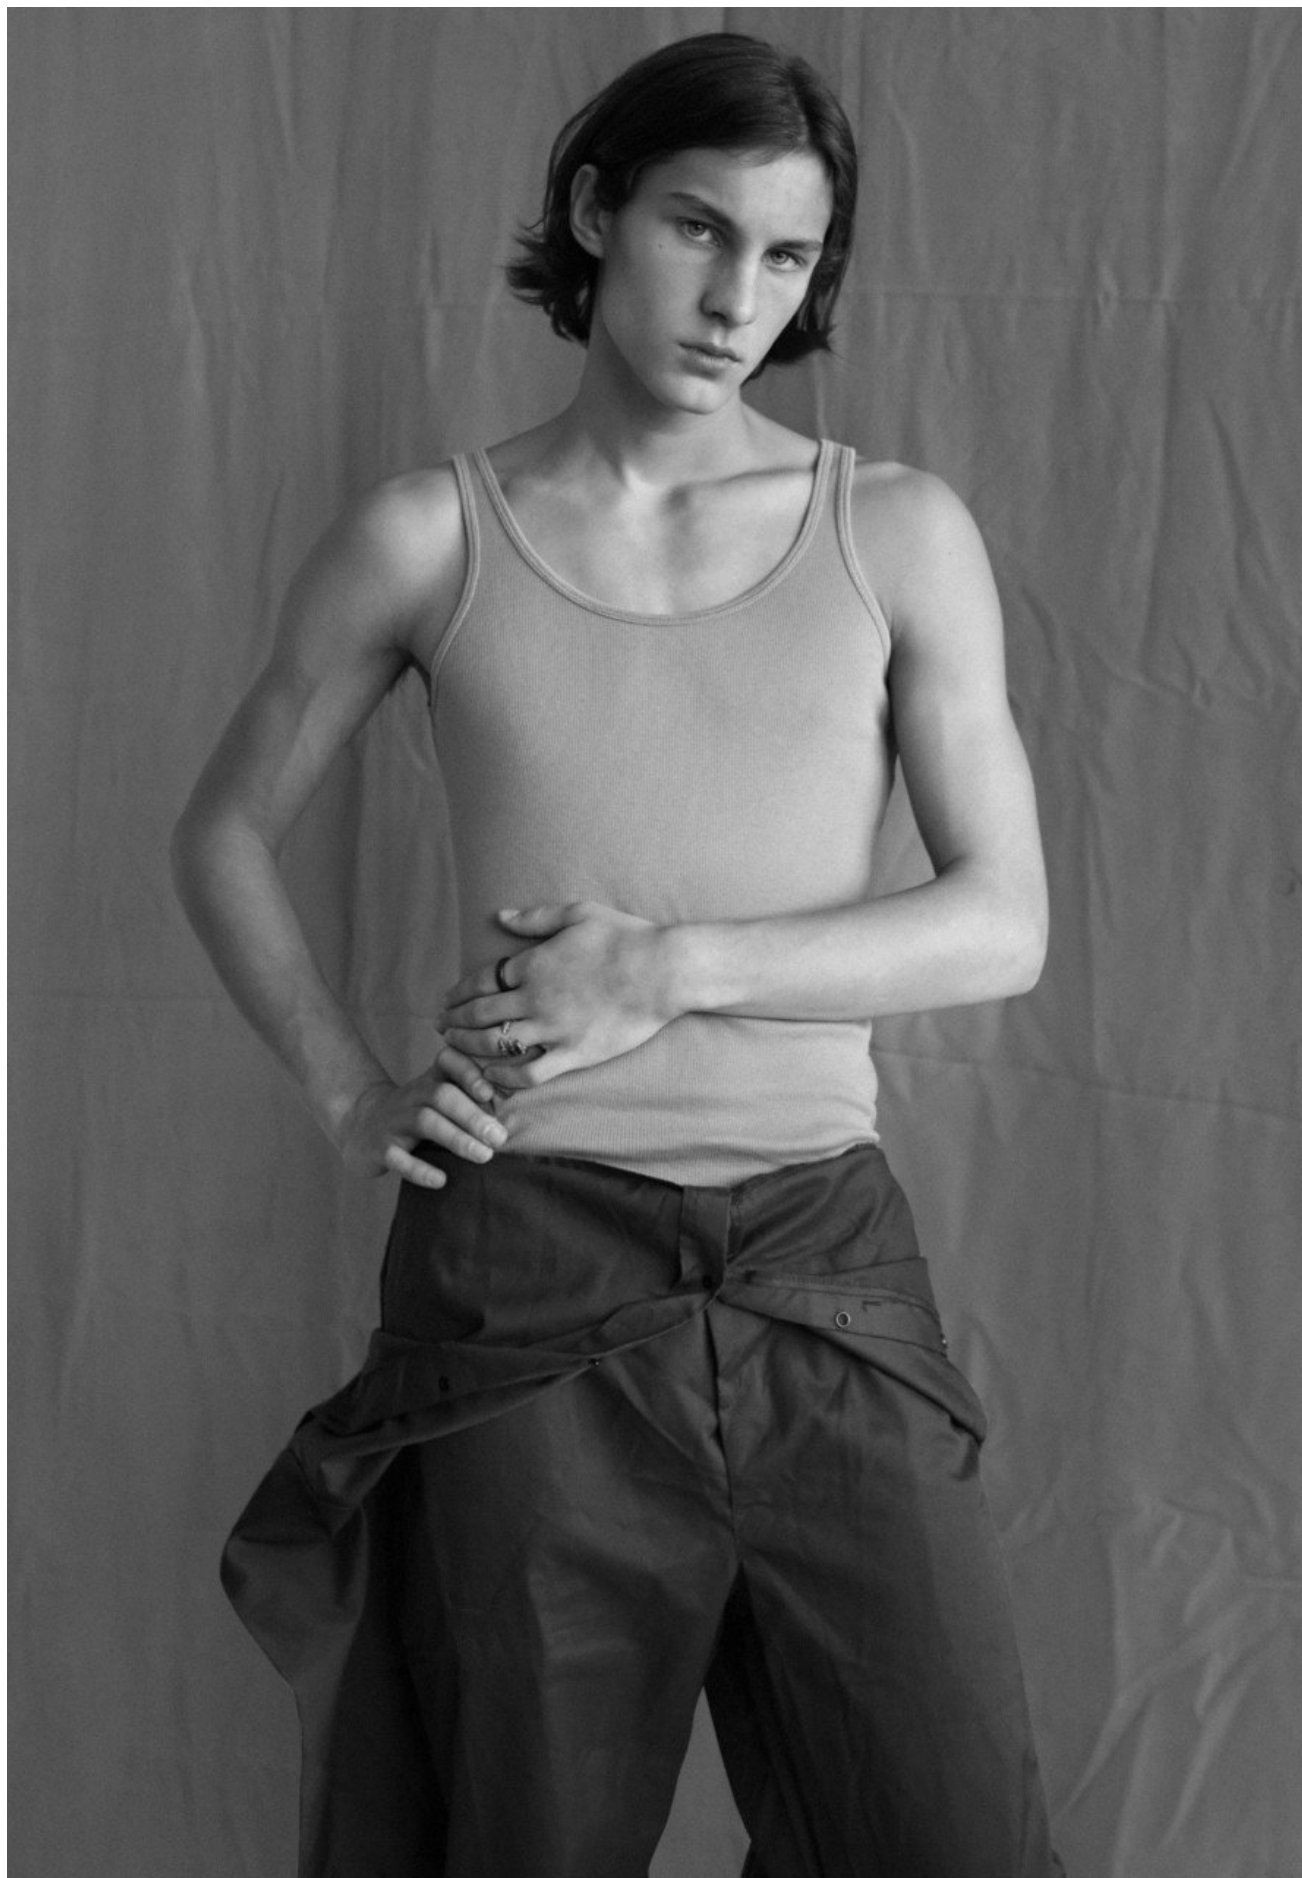

DAVID-MICHAEL

HEIGHT 185 | CHEST 93 | WAIST 75 | HIPS 94 | HAIR DARK BROWN | EYES GREEN | SHOES 43

kult
STOCKHOLM

DAVID-MICHAEL

HEIGHT 185 | CHEST 93 | WAIST 75 | HIPS 94 | HAIR DARK BROWN | EYES GREEN | SHOES 43

kult
STOCKHOLM

DAVID-MICHAEL

HEIGHT 185 | CHEST 93 | WAIST 75 | HIPS 94 | HAIR DARK BROWN | EYES GREEN | SHOES 43

kult
STOCKHOLM

DAVID-MICHAEL

HEIGHT 185 | CHEST 93 | WAIST 75 | HIPS 94 | HAIR DARK BROWN | EYES GREEN | SHOES 43

kult
STOCKHOLM

DAVID-MICHAEL

SIEMPRE.

COLLAR SOLDADO PARA SIEMPRE
CADENA DE ORO DE 14 KTS CON CHARME

HEIGHT 185 | CHEST 93 | WAIST 75 | HIPS 94 | HAIR DARK BROWN | EYES GREEN | SHOES 43

kult
STOCKHOLM

DAVID-MICHAEL