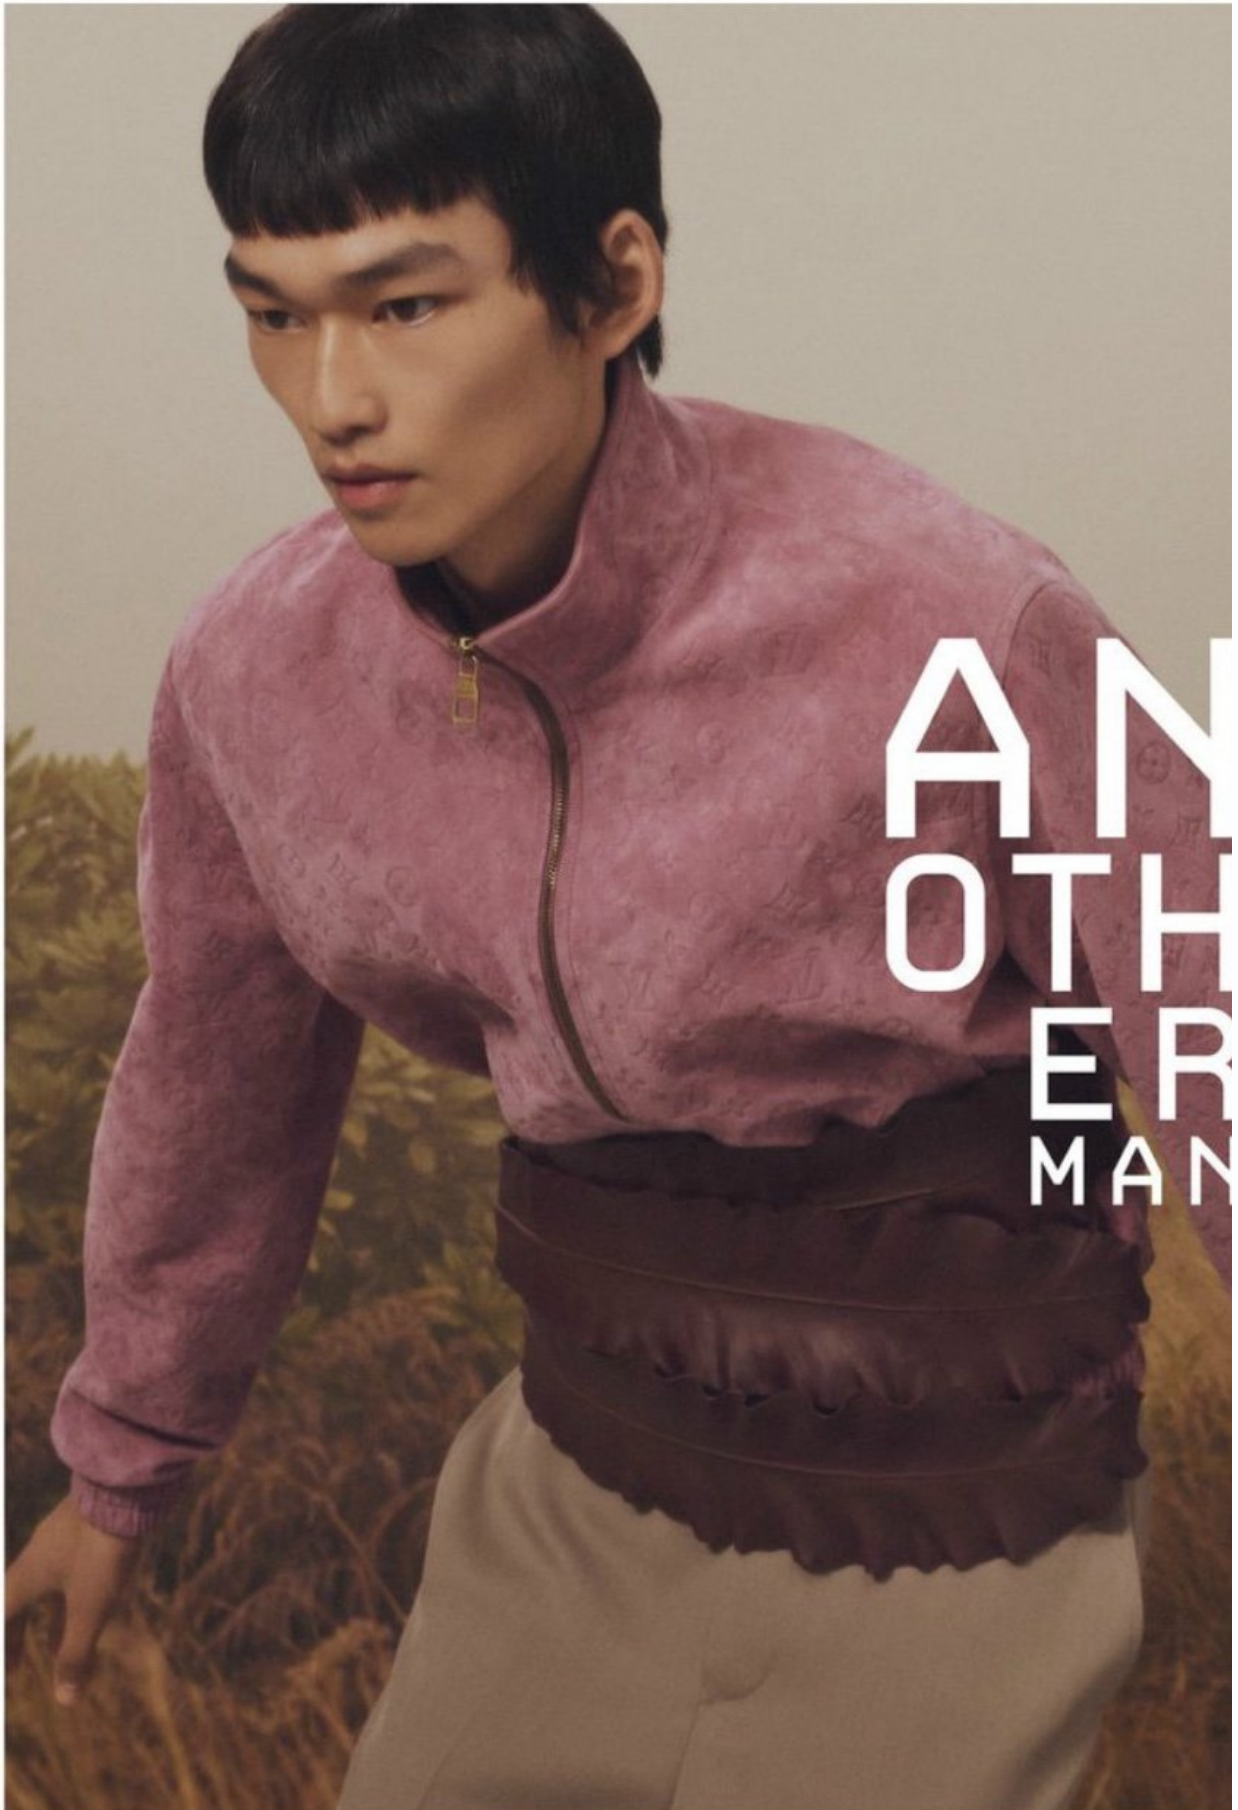

BAI RUIEN

THE
MAN

VOLUME II
ISSUE III

KINGSØ BEDE HICHAM BENOHOUD MALICK BODIAN KENTA COBAYASHI JOSÉ PEDRO CORTES ESTELLE HANANIA
PETER HUIJAR MAO ISHIKAWA JULIE JOUBERT PAUL KOBIKER GABRIEL MOSES YURIE NAGASHIMA SHARNA OSBORNE

HEIGHT 188 | CHEST 89 | WAIST 70 | HIPS 91 | HAIR BLACK | EYES BLACK | SHOES 44 | SUIT 42

kult
STOCKHOLM