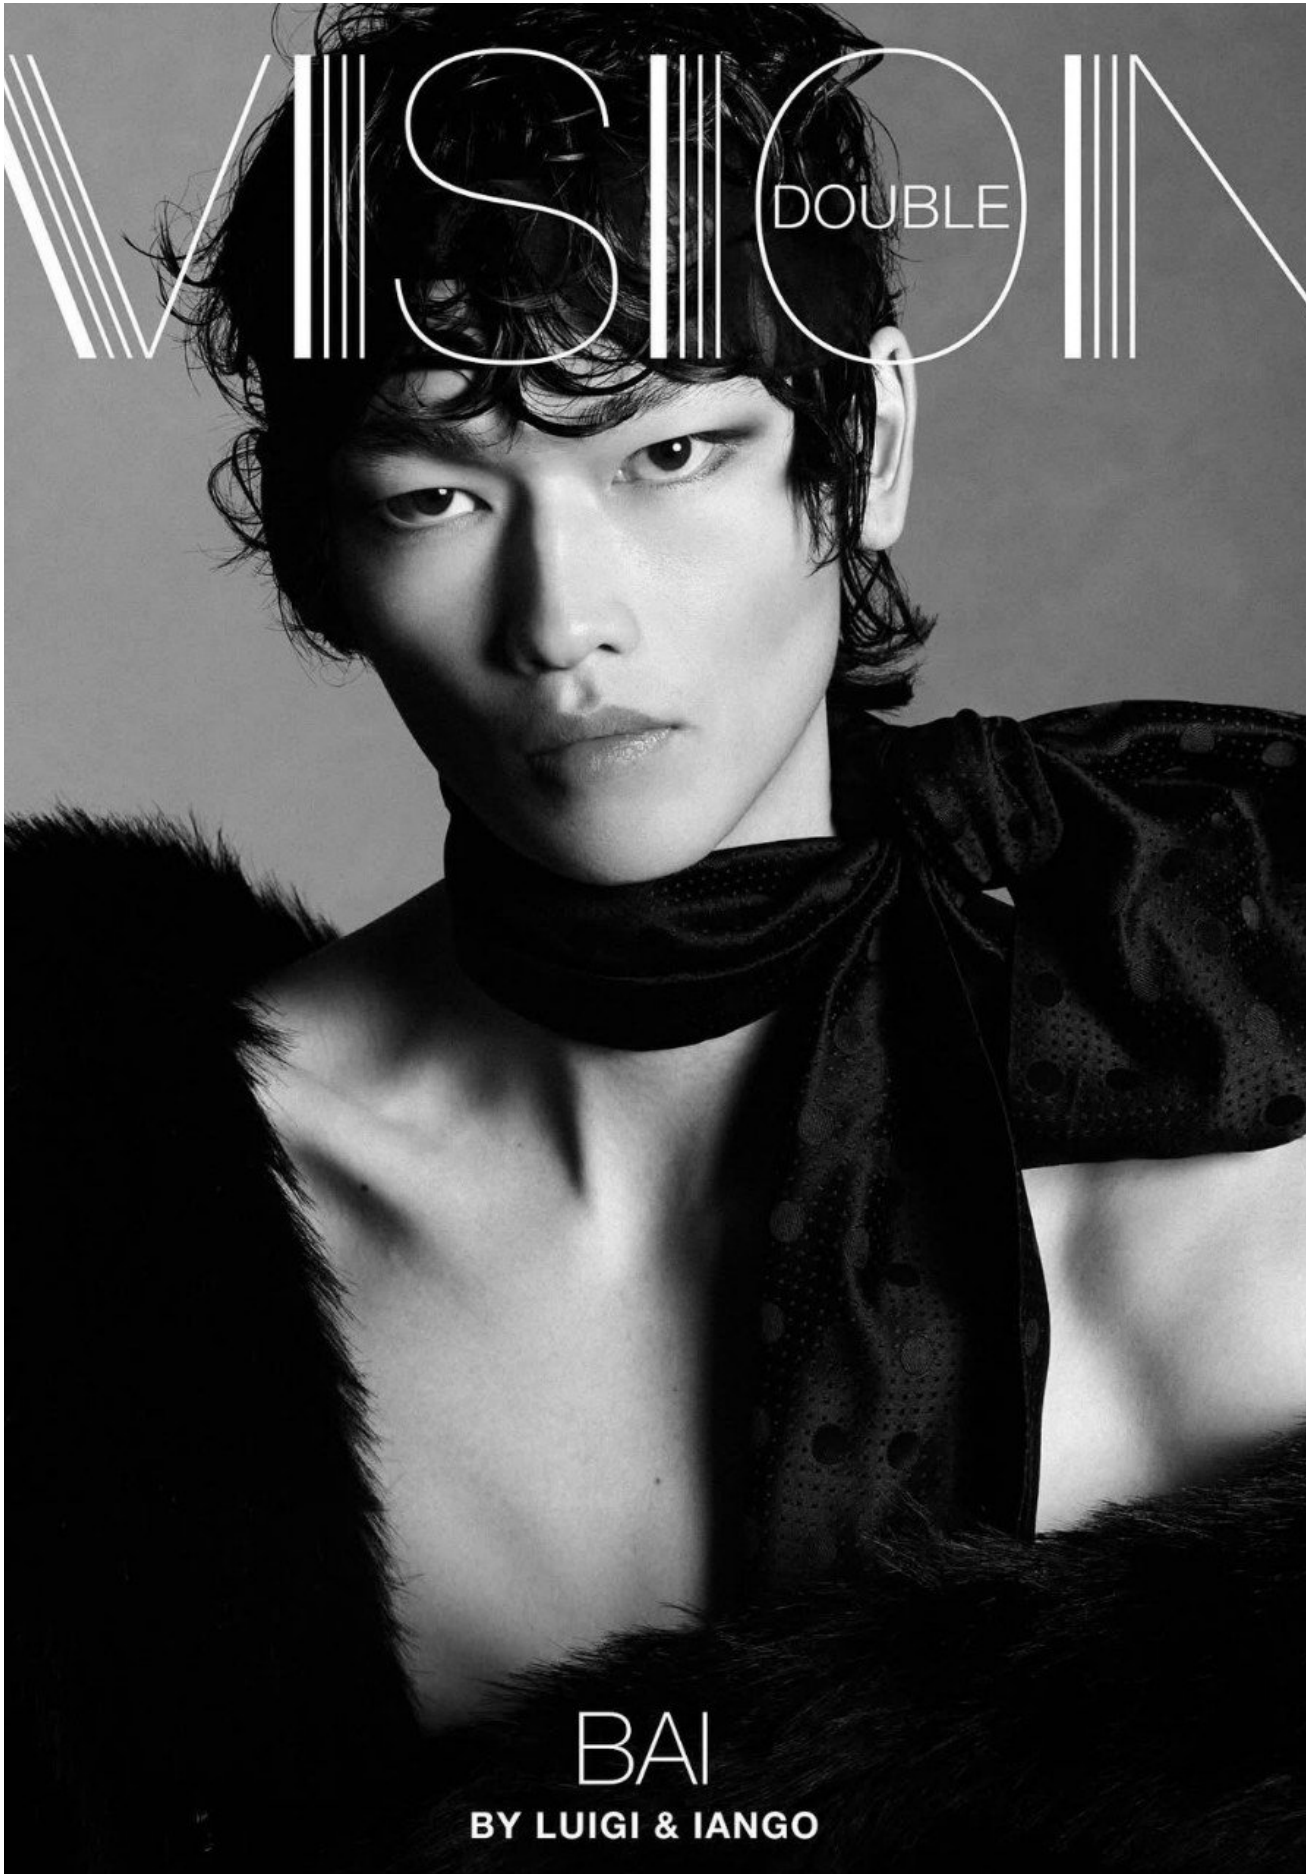

BAI RUIEN

HEIGHT 188 | CHEST 89 | WAIST 70 | HIPS 91 | HAIR BLACK | EYES BLACK | SHOES 44 | SUIT 42

kult
STOCKHOLM