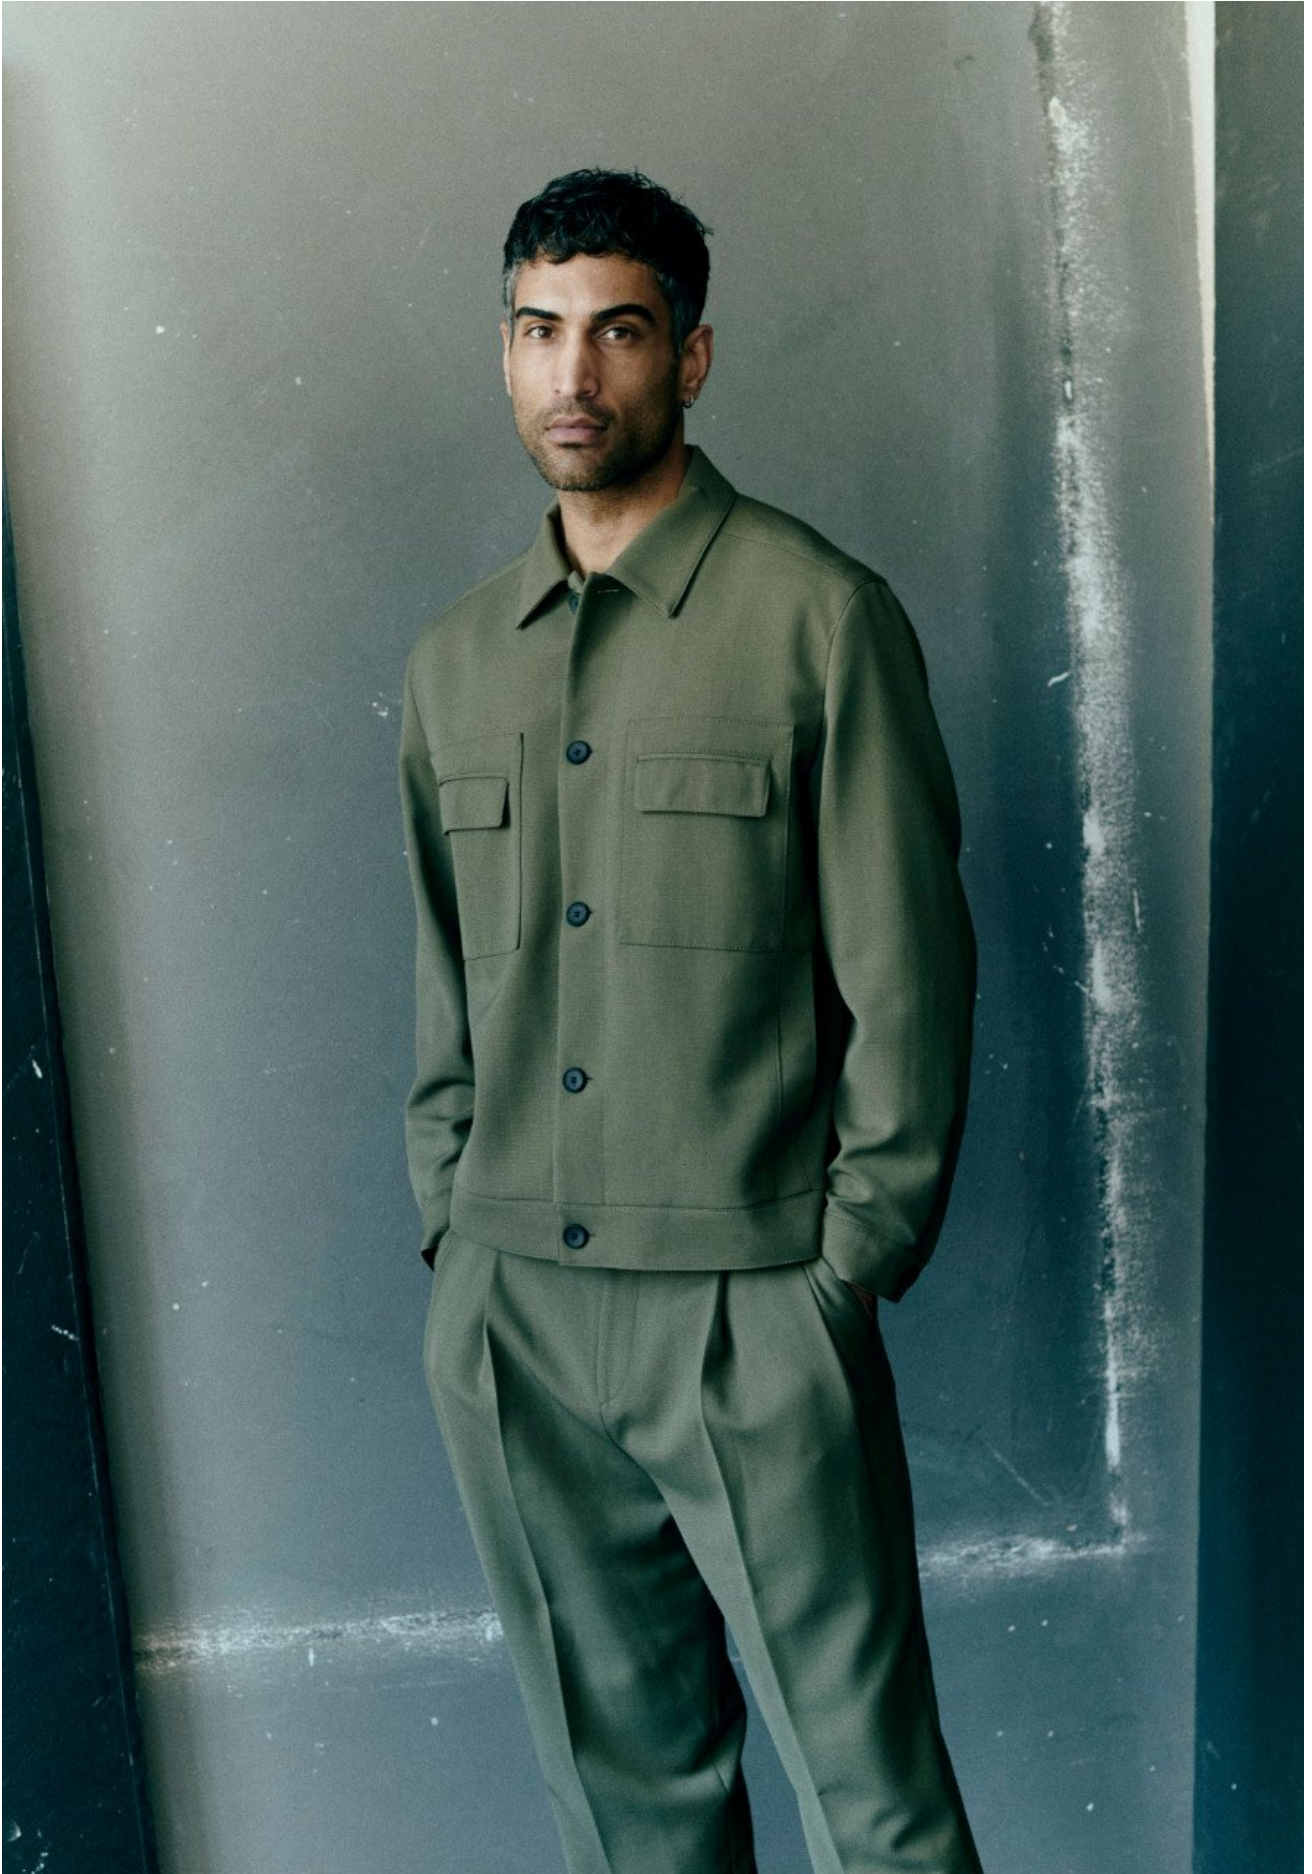

AZHAR

HEIGHT 189 | CHEST 99 | WAIST 79 | HIPS 99 | HAIR BLACK | EYES BROWN | SHOES 45 | SUIT 50

kult
STOCKHOLM

AZHAR

HEIGHT 189 | CHEST 99 | WAIST 79 | HIPS 99 | HAIR BLACK | EYES BROWN | SHOES 45 | SUIT 50