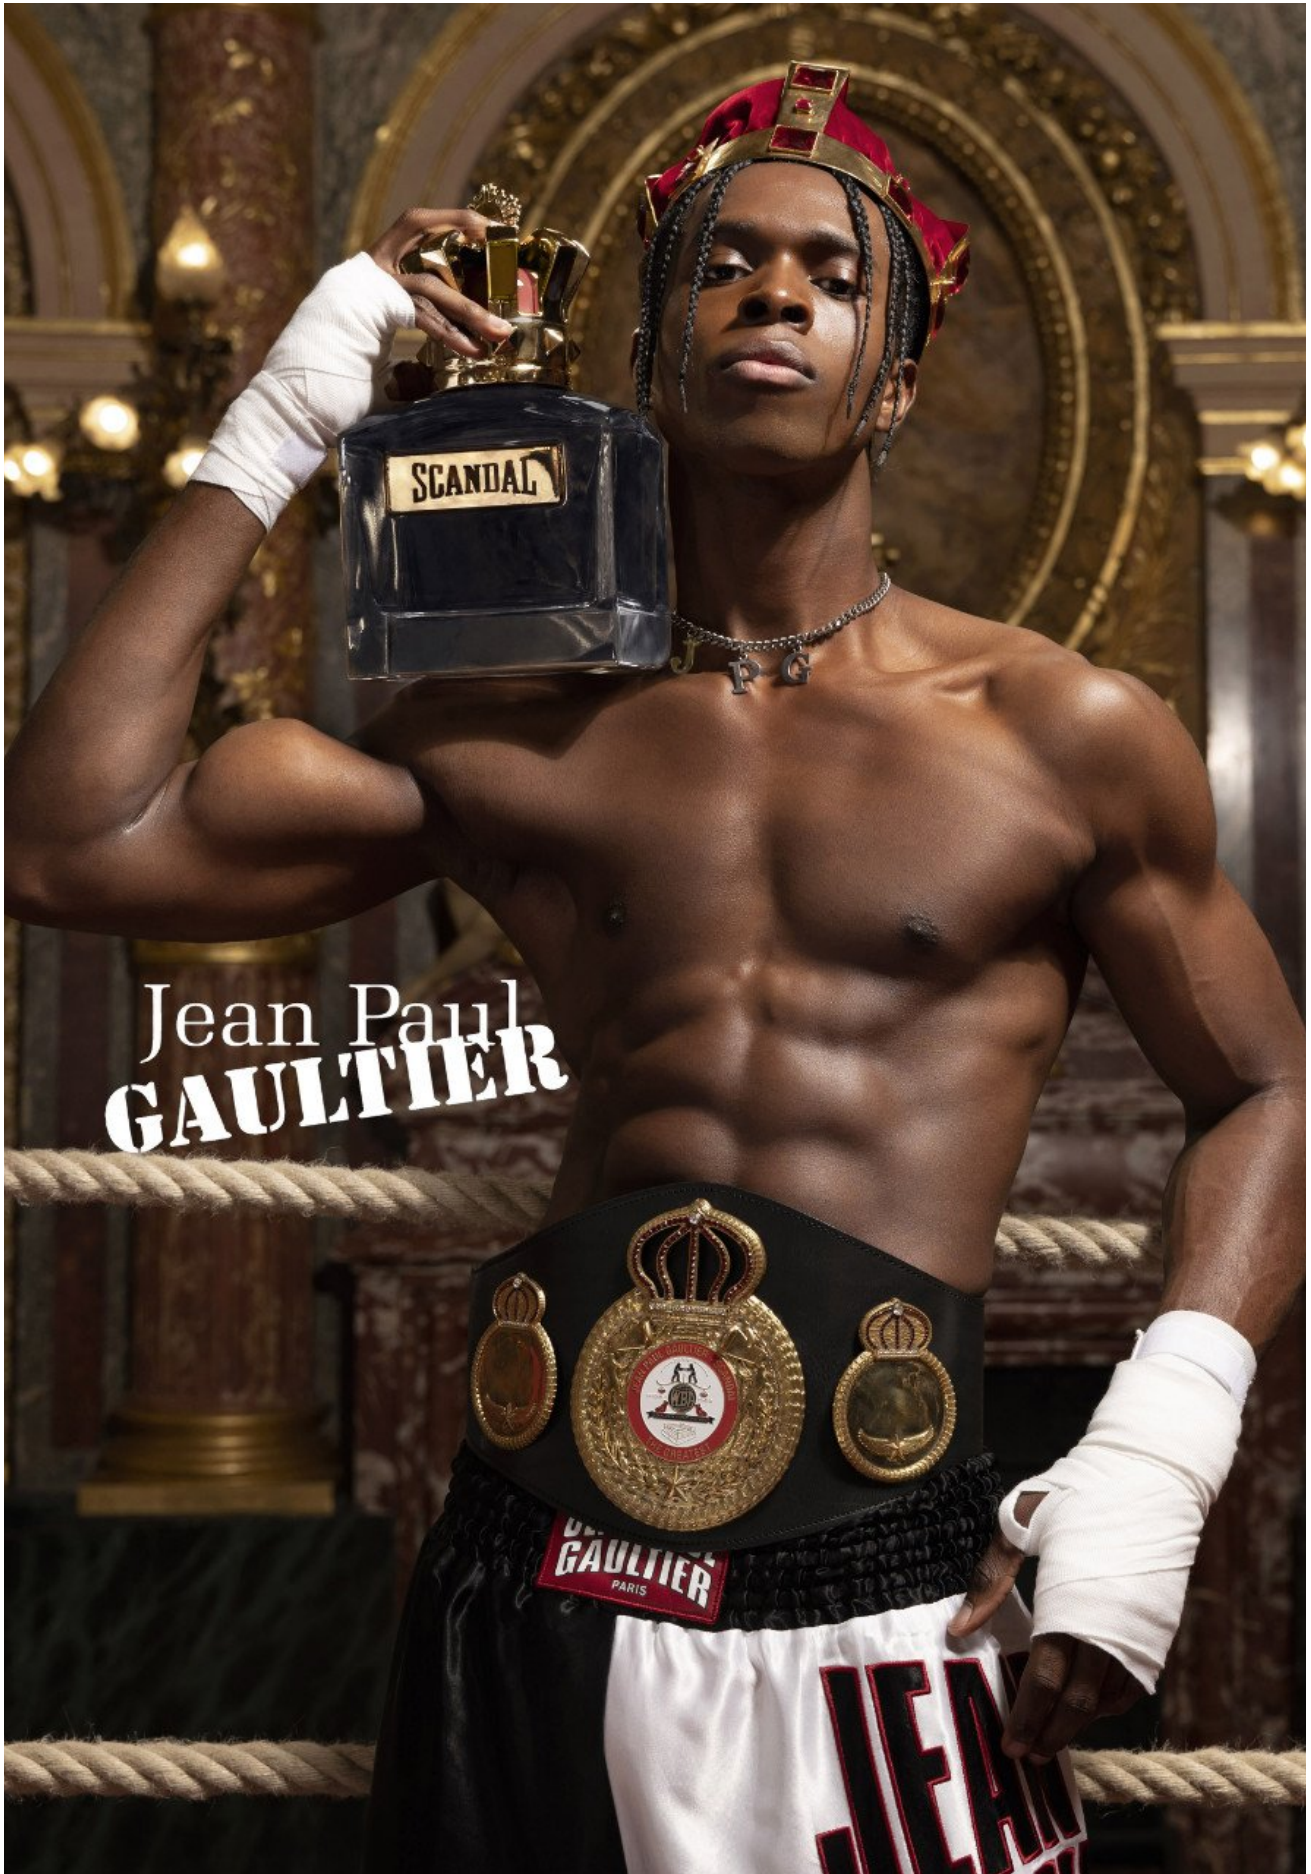

AKAN

Jean Paul
GAULTIER

HEIGHT 188 | CHEST 98 | WAIST 76 | HAIR BLACK | EYES BROWN | SHOES 45 | SUIT 48

kult
STOCKHOLM