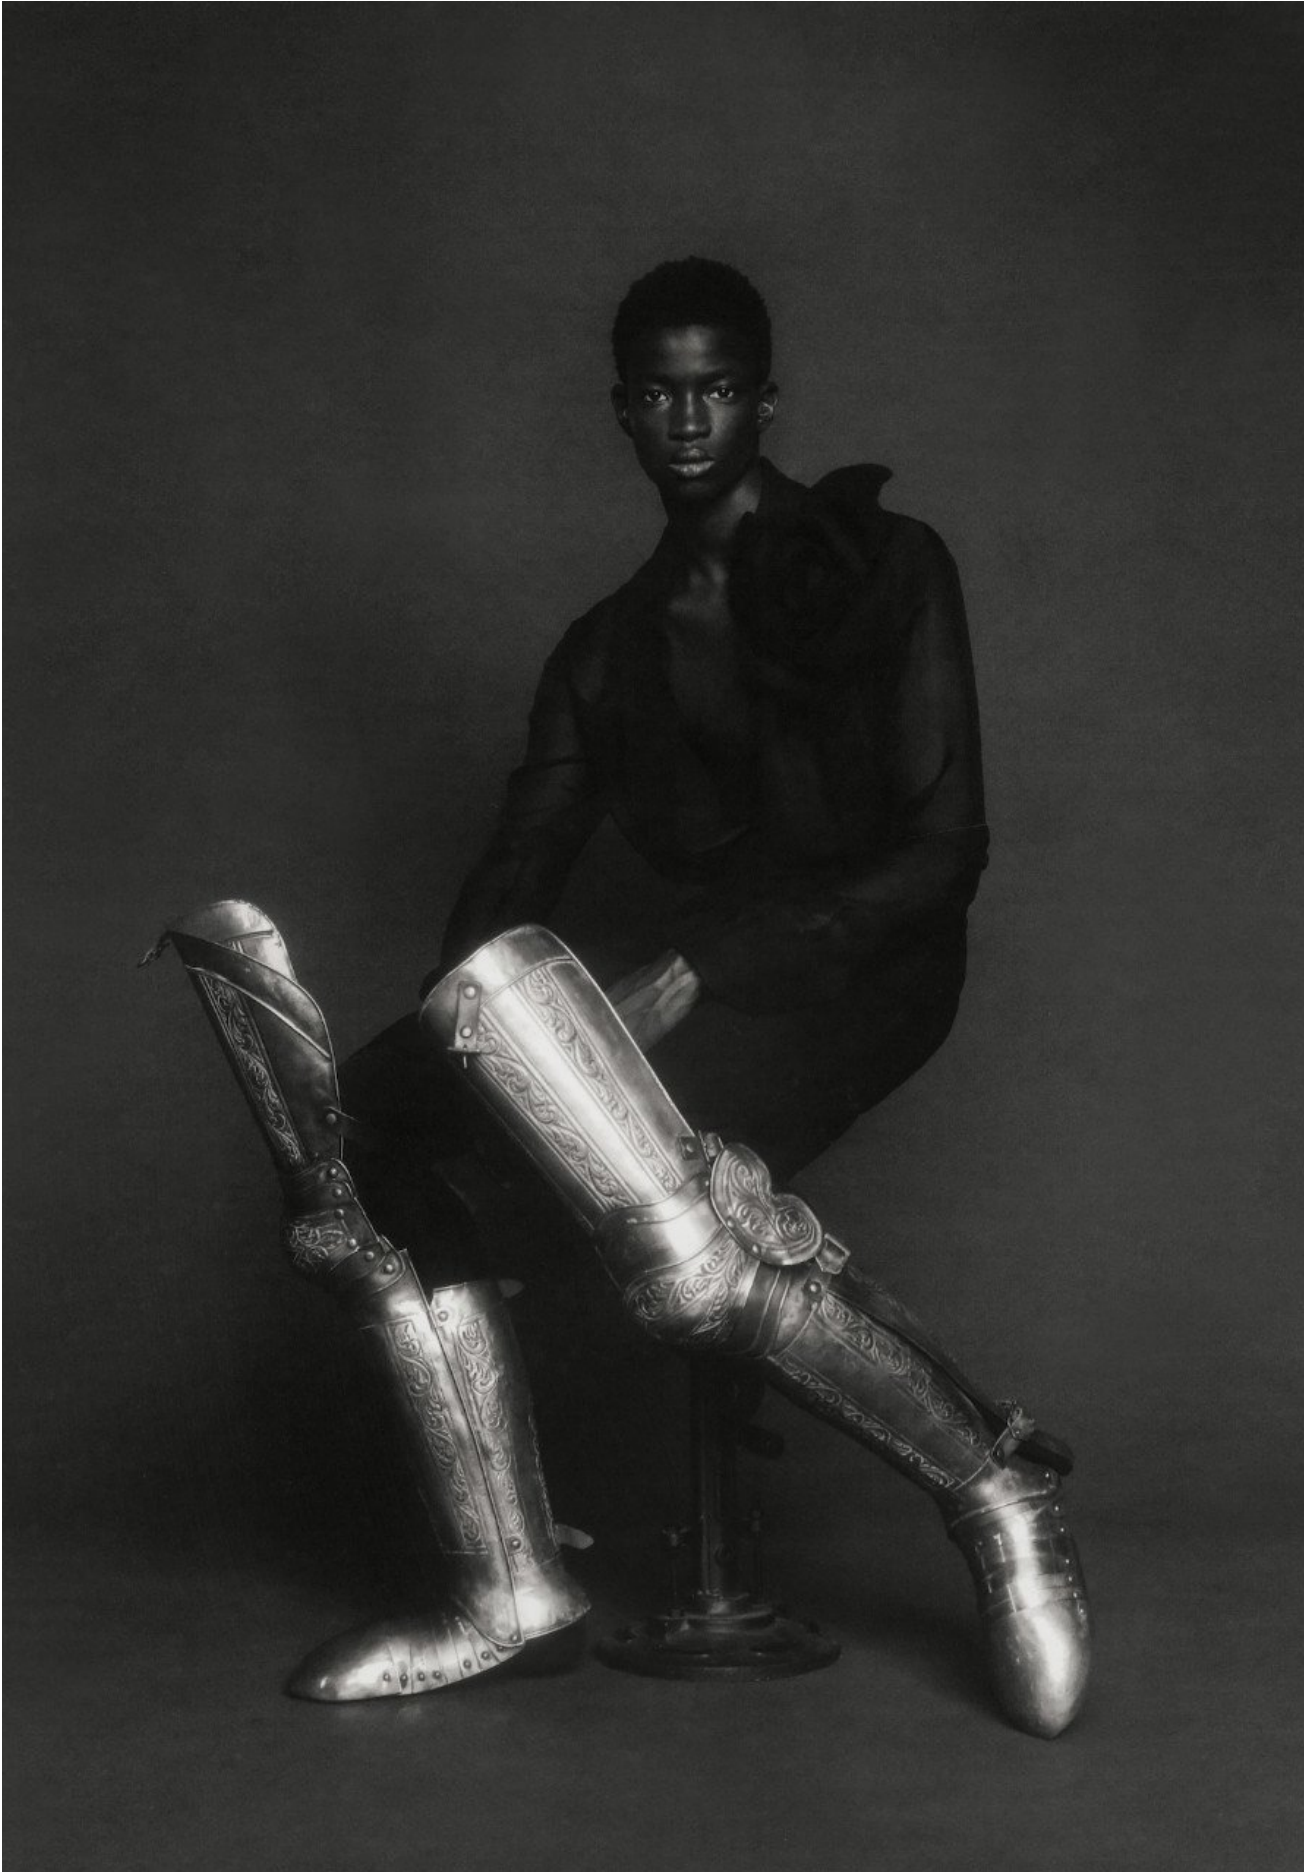

AHMADOU GUEYE

HEIGHT 189 | CHEST 87 | WAIST 68 | HIPS 92 | HAIR BLACK | EYES BLACK | SHOES 44 | SUIT 48

kult
STOCKHOLM